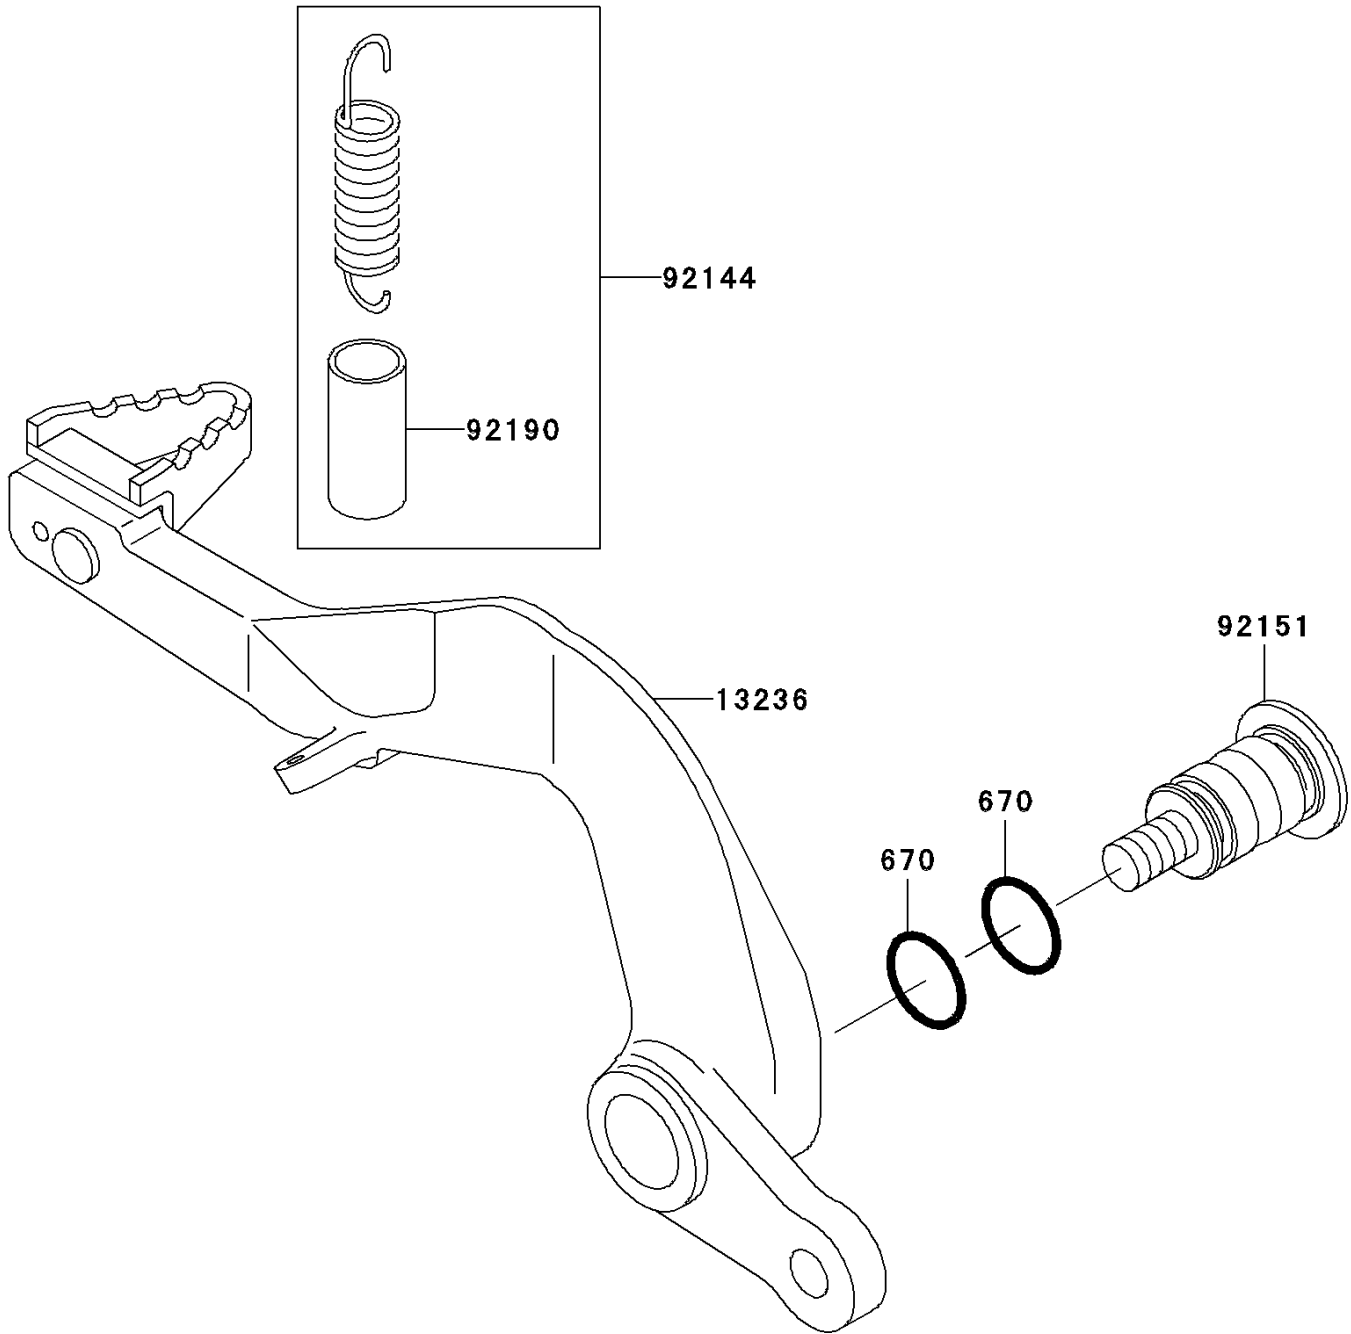

2005 KX100 PARTS DIAGRAM

Brake Pedal

F2260

2005 KX100 PARTS LIST

Brake Pedal

ITEM NAME	PART NUMBER	QUANTITY
O RING,12MM (Ref # 670)	670B2012	2
LEVER-COMP,BRAKE PEDAL,ALUM. (Ref # 13236)	13236-1353	1
SPRING,BRAKE PEDAL RETURN (Ref # 92144)	92144-1752	1
BOLT,BRAKE PEDAL,8MM (Ref # 92151)	92151-1572	1
TUBE,13X16X25 (Ref # 92190)	92190-1488	1