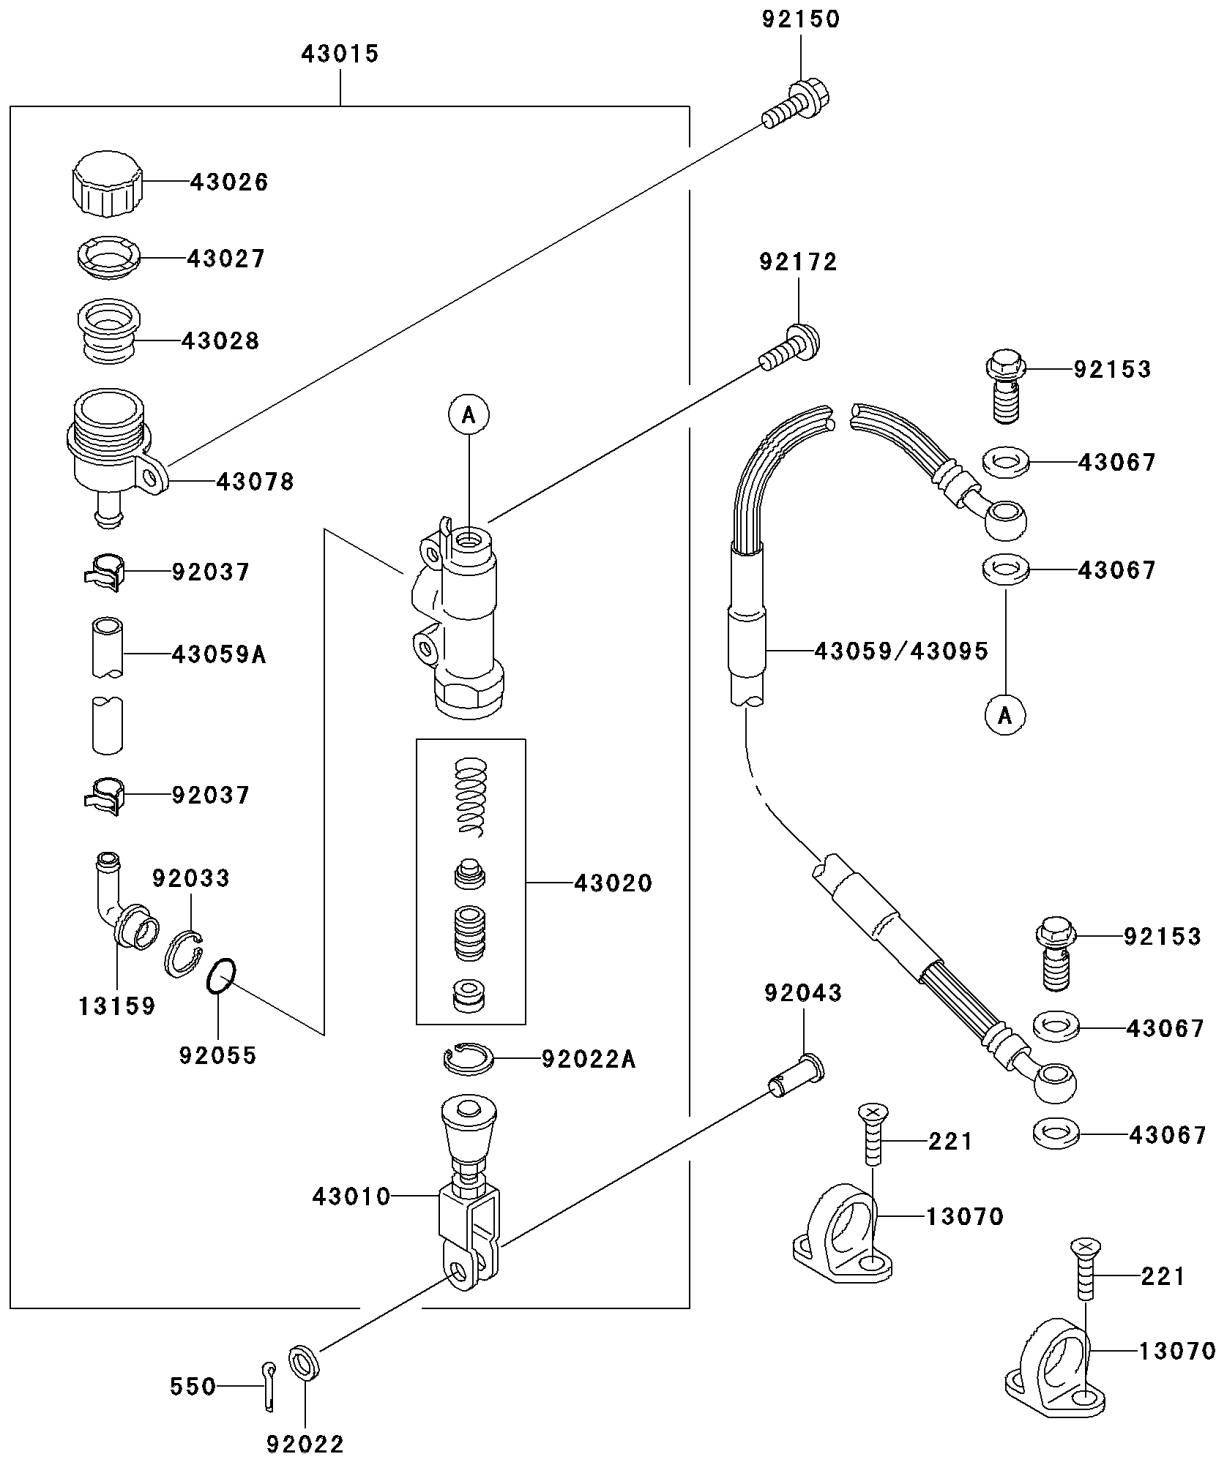

2003 KX100 PARTS DIAGRAM

Rear Master Cylinder

F2293

2003 KX100 PARTS LIST

Rear Master Cylinder

ITEM NAME	PART NUMBER	QUANTITY
SCREW-CSK-CROS (Ref # 221)	221B0510	4
PIN-COTTER,2.0X15 (Ref # 550)	550D2015	1
GUIDE,HOSE (Ref # 13070)	13070-1144	2
CONNECTOR (Ref # 13159)	13159-1056	1
ROD-ASSY-BRAKE (Ref # 43010)	43010-1079	1
CYLINDER-ASSY-MASTER,RR (Ref # 43015)	43015-1606	1
PISTON-COMP-BRAKE (Ref # 43020)	43020-1094	1
CAP-BRAKE (Ref # 43026)	43026-1058	1
PLATE-DIAPHRAGM (Ref # 43027)	43027-1052	1
DIAPHRAGM (Ref # 43028)	43028-1060	1
HOSE-BRAKE,RR MASTER CYLINDER (Ref # 43059A)	43059-1670	1
WASHER,10.5X15X1.5 (Ref # 43067)	43067-001	4
RESERVOIR (Ref # 43078)	43078-1068	1
HOSE-BRAKE,RR,L=567 (Ref # 43095)	43095-1234	1
WASHER,8.5X13X1 (Ref # 92022)	92022-1028	1
WASHER,CIRCRIP (Ref # 92022A)	92022-1601	1
RING-SNAP,20.5MM (Ref # 92033)	92033-1186	1
CLAMP (Ref # 92037)	92037-1710	2
PIN (Ref # 92043)	92043-0004	1
RING-O,MASTER CYLINDER (Ref # 92055)	92055-1251	1
BOLT,6X14 (Ref # 92150)	92150-1340	1
BOLT,OIL,L=23 (Ref # 92153)	92153-0627	2
SCREW,6X14 (Ref # 92172)	92172-0107	2