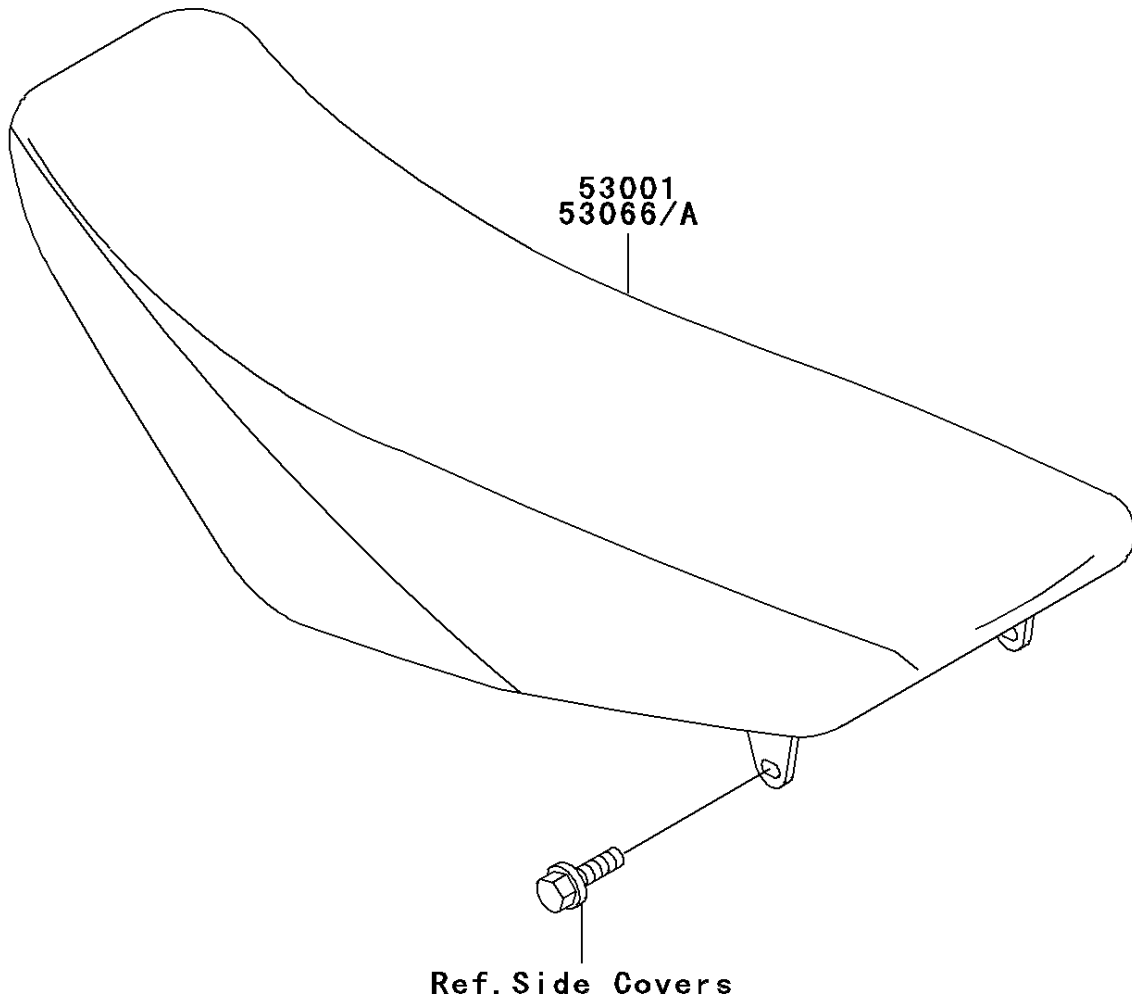

# 2001 KX100 PARTS DIAGRAM

Seat

F2510

## 2001 KX100 PARTS LIST

Seat

ITEM NAME	PART NUMBER	QUANTITY
SEAT-ASSY, GREEN/BLACK (Ref # 53001)	53001-1937-MH	1