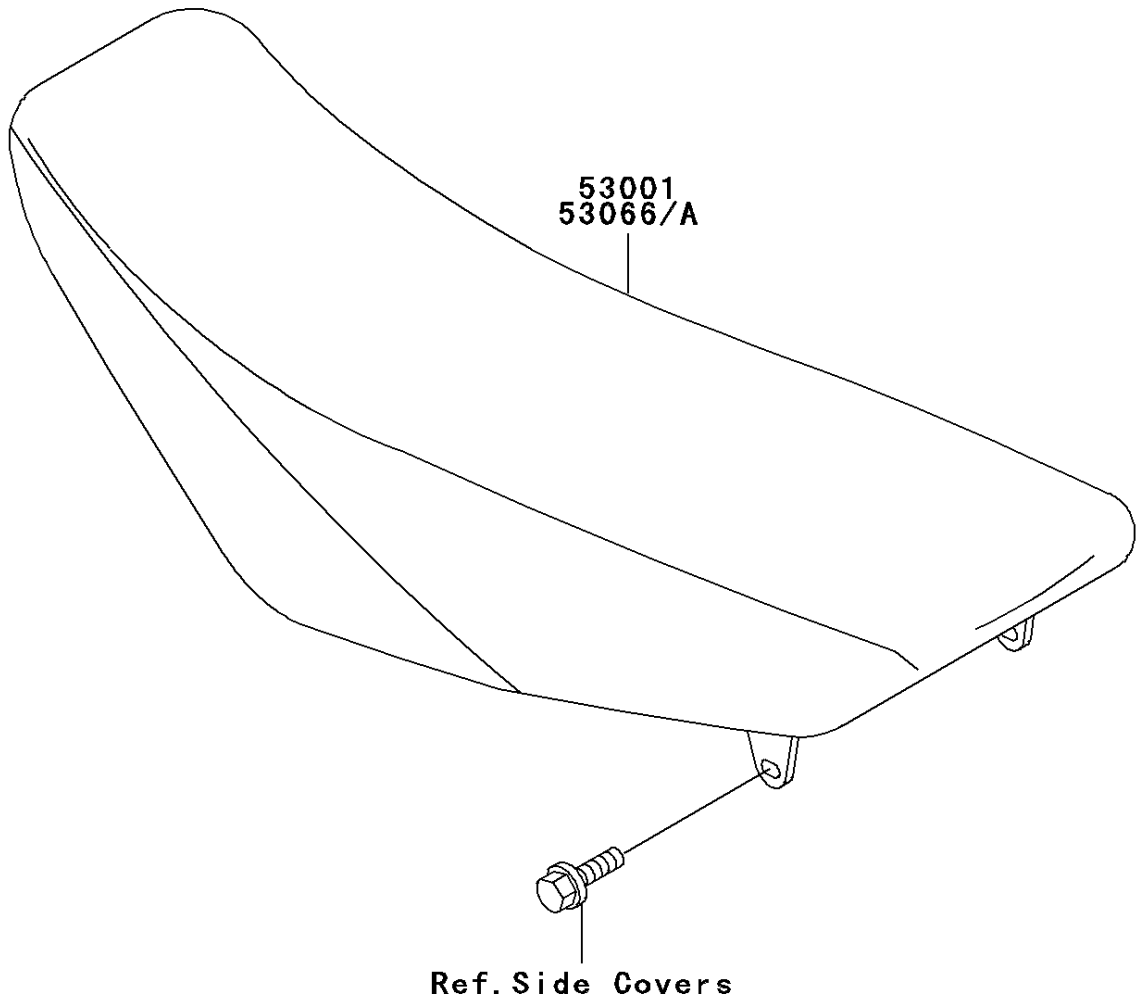

2001 KX100 PARTS DIAGRAM

Seat

F2510

2001 KX100 PARTS LIST

Seat

ITEM NAME	PART NUMBER	QUANTITY
SEAT-ASSY, GREEN/BLACK (Ref # 53001)	53001-1937-MH	1