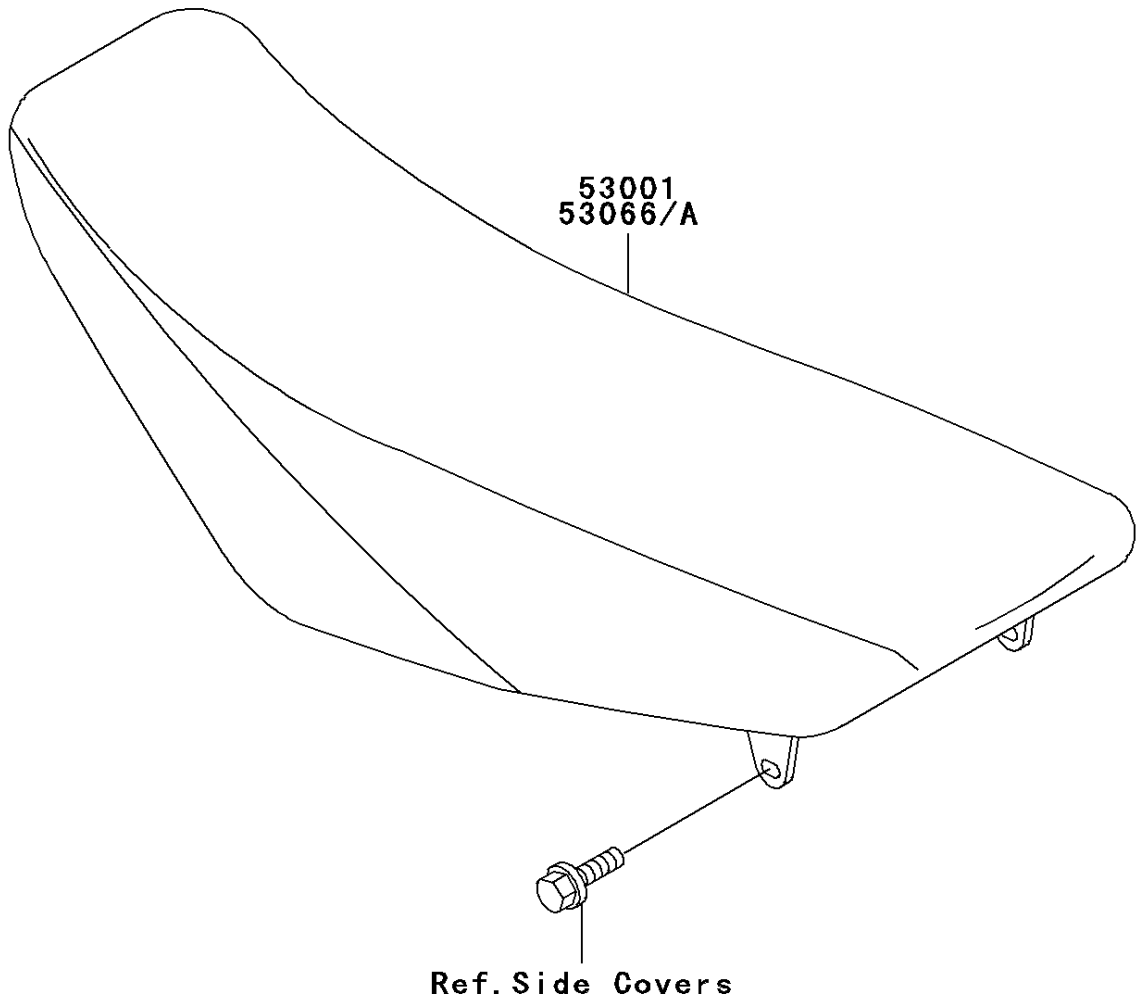

2002 KX100 PARTS DIAGRAM

Seat

F2510

2002 KX100 PARTS LIST

Seat

ITEM NAME	PART NUMBER	QUANTITY
SEAT-ASSY, GREEN/BLACK (Ref # 53001)	53001-1937-MH	1