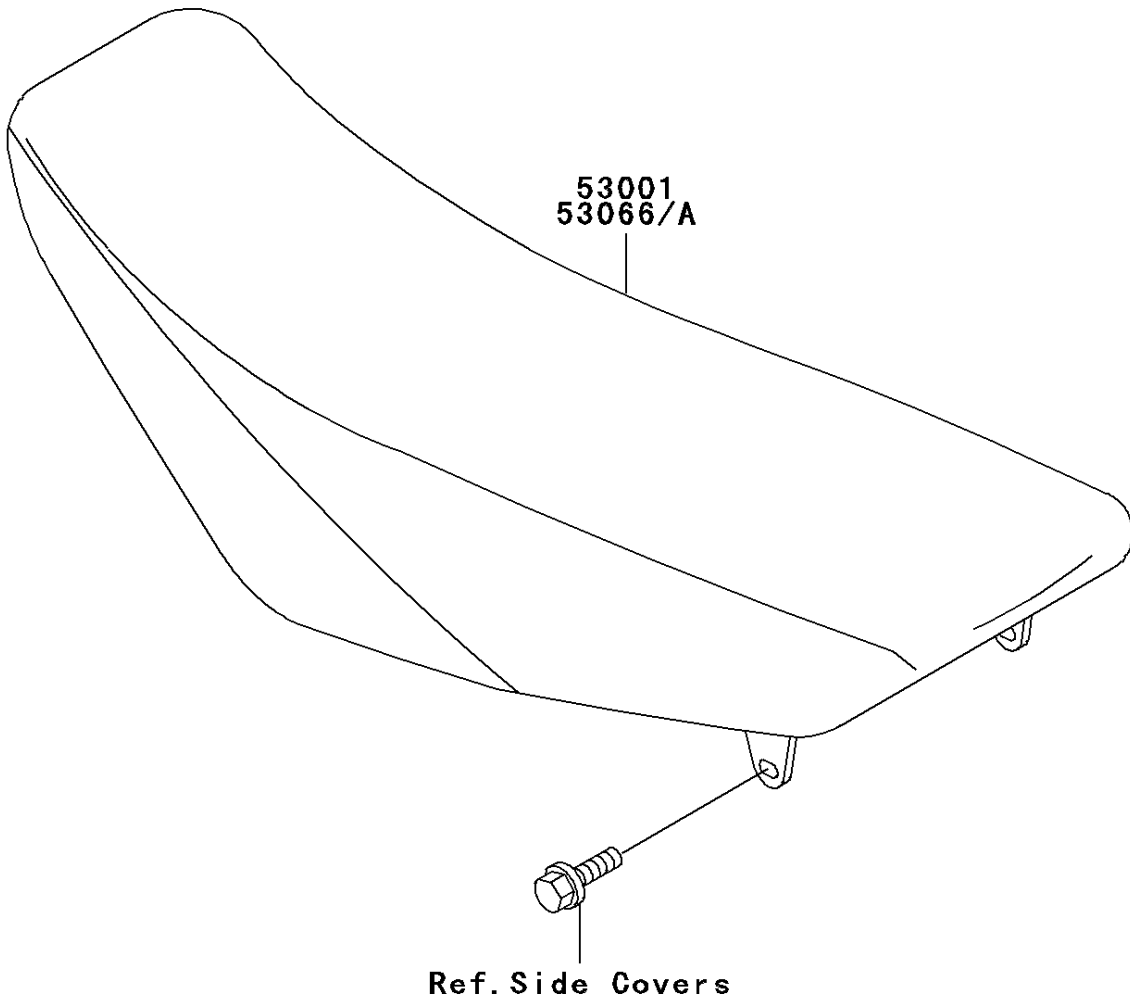

2004 KX100 PARTS DIAGRAM

Seat

F2510

2004 KX100 PARTS LIST

Seat

ITEM NAME	PART NUMBER	QUANTITY
SEAT-ASSY,BLACK (Ref # 53066A)	53066-1061-MW	1