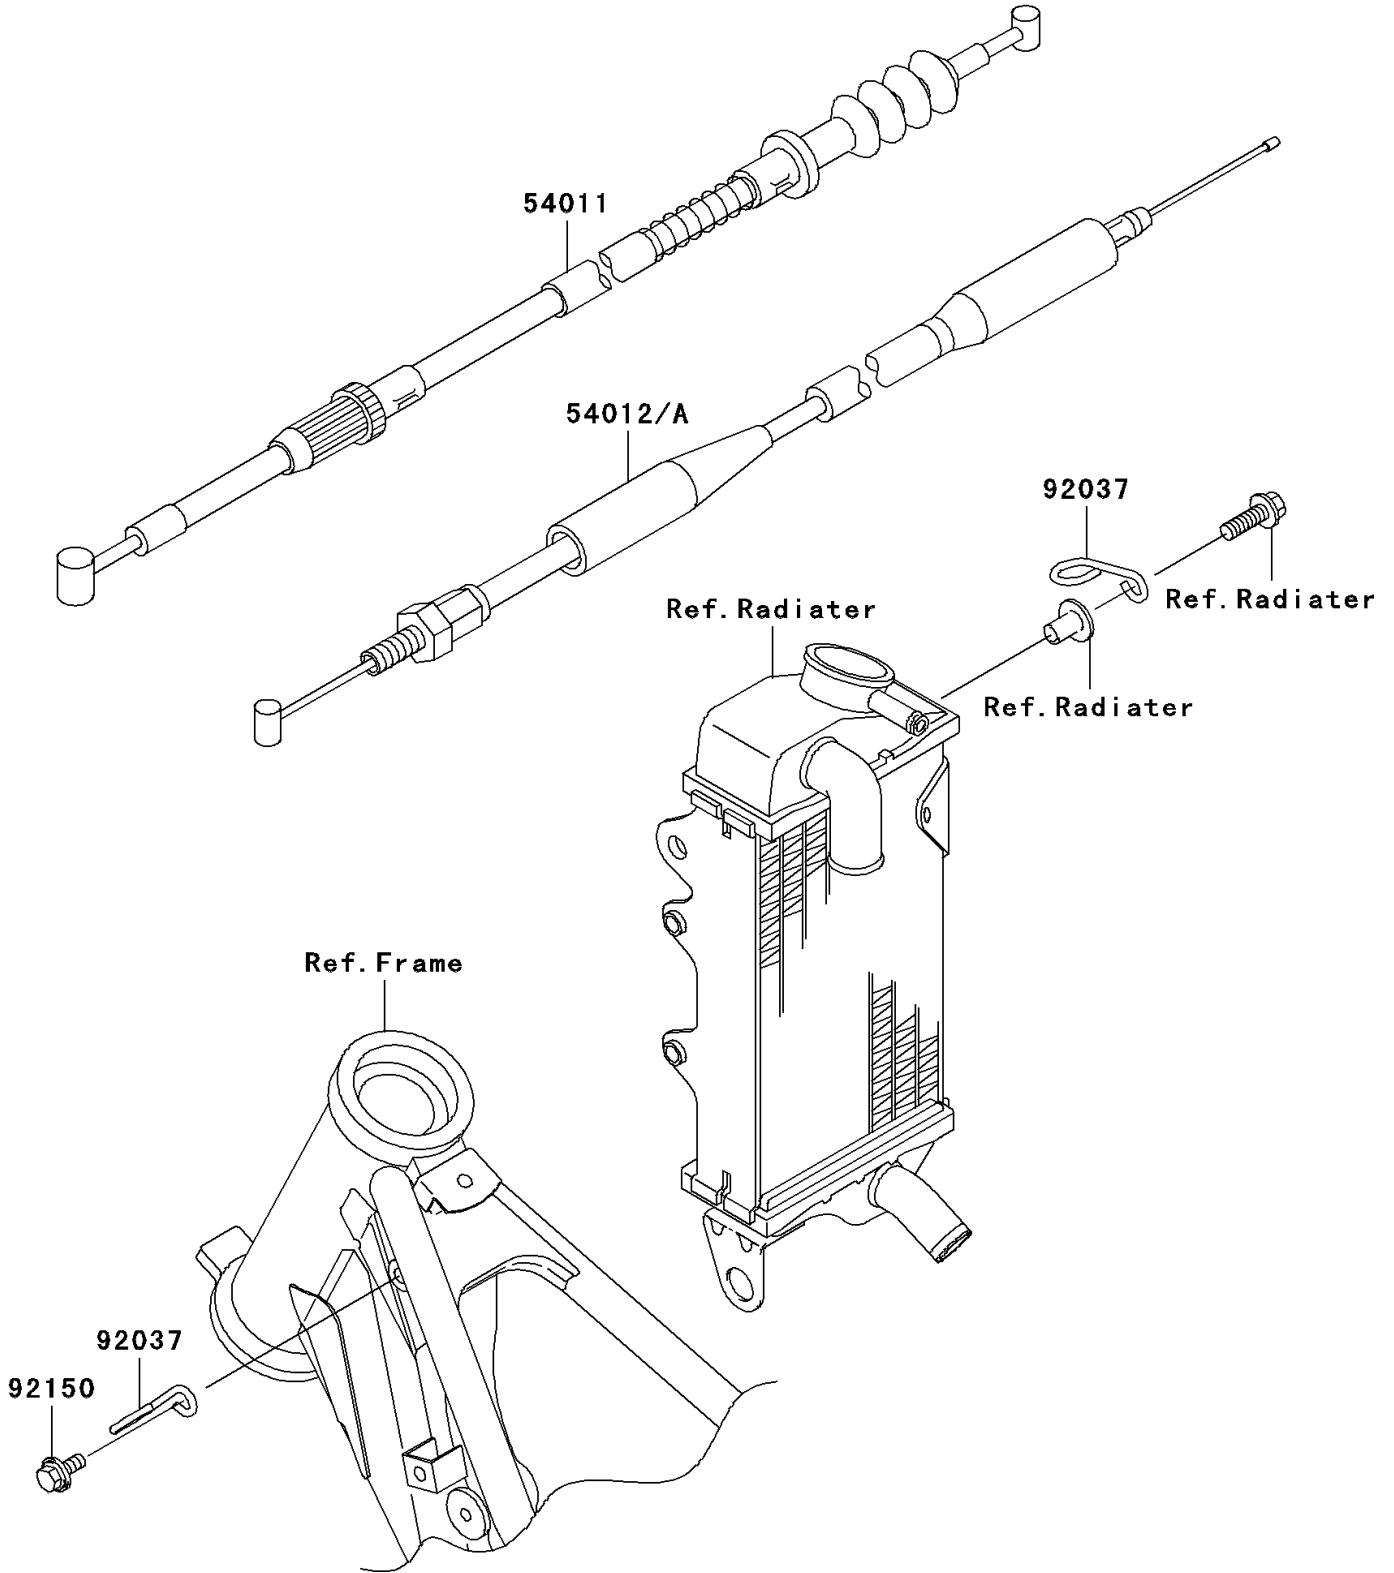

2001 KX100 PARTS DIAGRAM

Cables

F2540

2001 KX100 PARTS LIST

Cables

ITEM NAME	PART NUMBER	QUANTITY
CABLE-CLUTCH (Ref # 54011)	54011-1375	1
CABLE-THROTTLE (Ref # 54012A)	54012-1638	1
CLAMP,CABLE (Ref # 92037)	92037-1064	2
BOLT,6X14 (Ref # 92150)	92150-1340	1