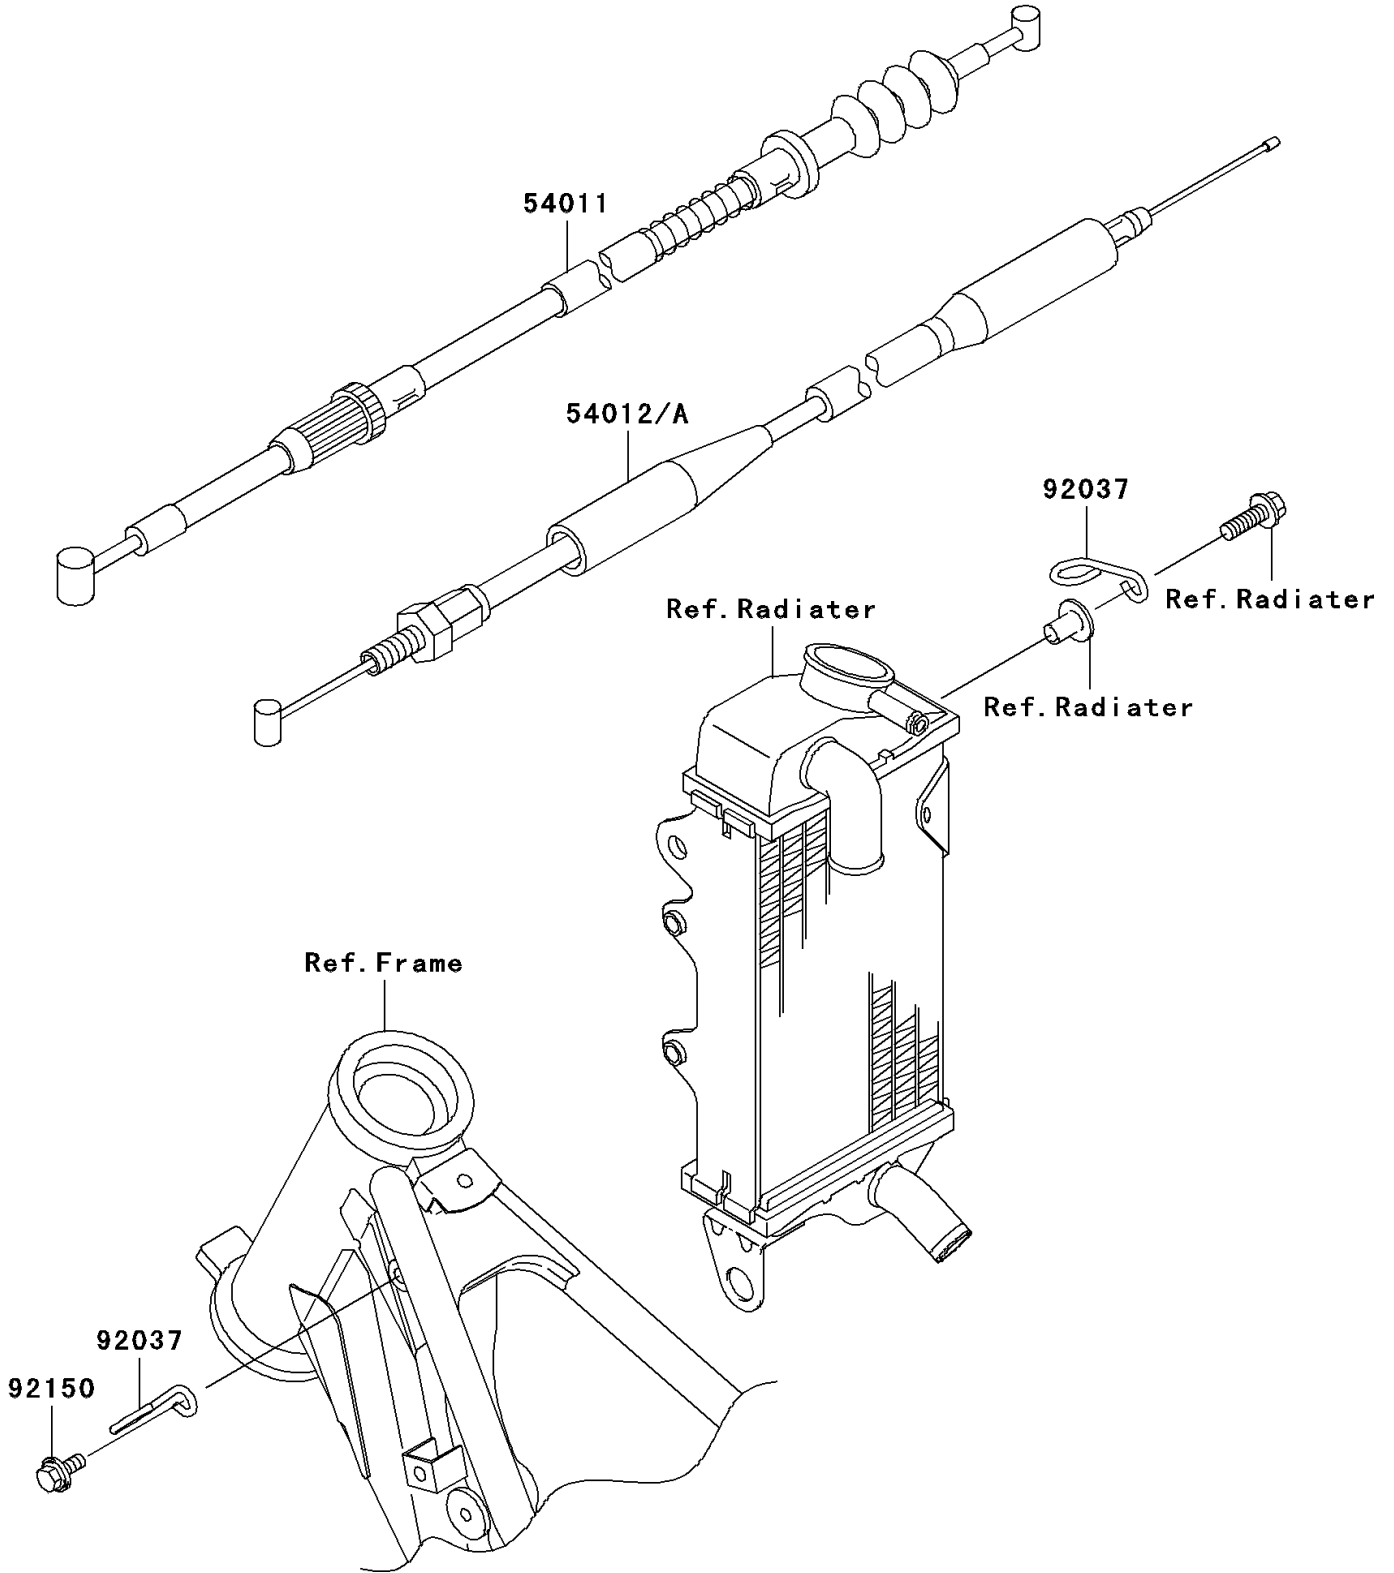

2004 KX100 PARTS DIAGRAM

Cables

F2540

2004 KX100 PARTS LIST

Cables

ITEM NAME	PART NUMBER	QUANTITY
CABLE-CLUTCH (Ref # 54011)	54011-1375	1
CABLE-THROTTLE (Ref # 54012A)	54012-1638	1
CLAMP,CABLE (Ref # 92037)	92037-1064	2
BOLT,6X14 (Ref # 92150)	92150-1340	1