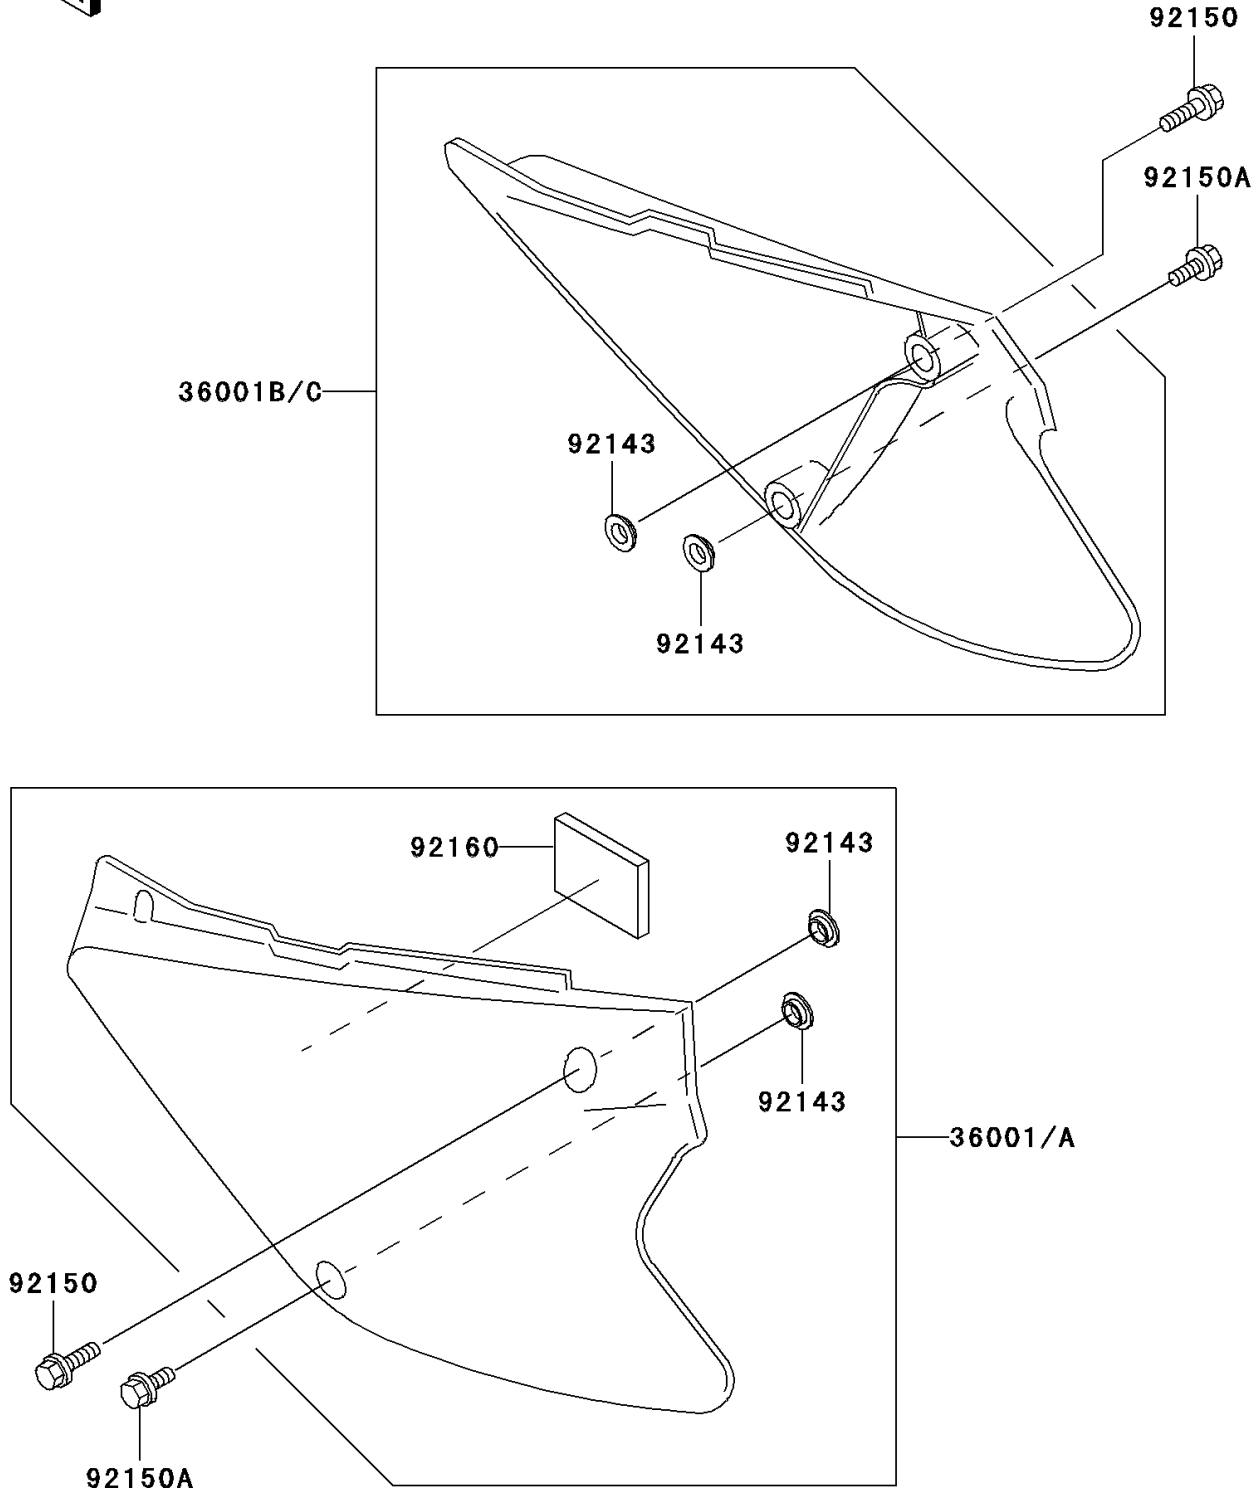

# 2001 KX100 PARTS DIAGRAM

Side Covers

F2611

## 2001 KX100 PARTS LIST

### Side Covers

| ITEM NAME                            | PART NUMBER   | QUANTITY |
|--------------------------------------|---------------|----------|
| COVER-SIDE,LH,P.WHITE (Ref # 36001A) | 36001-1584-6F | 1        |
| COVER-SIDE,RH,P.WHITE (Ref # 36001C) | 36001-1585-6F | 1        |
| COLLAR (Ref # 92143)                 | 92143-1196    | 4        |
| BOLT,6X20 (Ref # 92150)              | 92150-1339    | 2        |
| BOLT,6X14 (Ref # 92150A)             | 92150-1340    | 2        |
| DAMPER (Ref # 92160)                 | 92160-1899    | 1        |