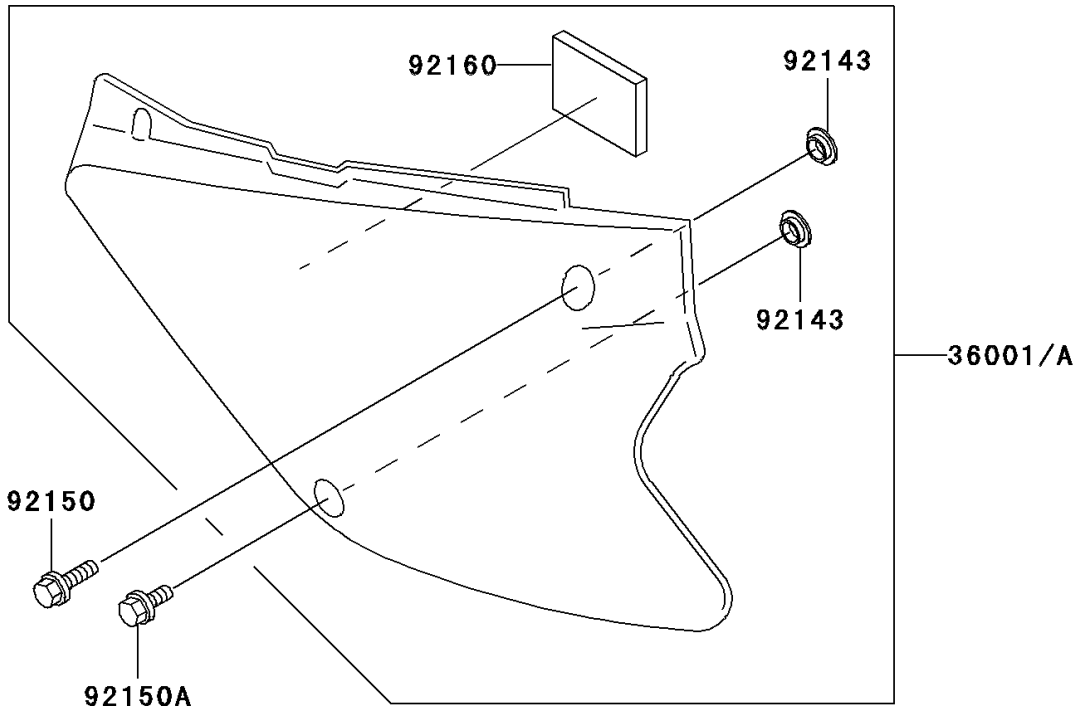

# 2004 KX100 PARTS DIAGRAM

Side Covers

F2611

### Side Covers

| ITEM NAME                            | PART NUMBER    | QUANTITY |
|--------------------------------------|----------------|----------|
| COVER-SIDE,LH,S.WHITE (Ref # 36001)  | 36001-1584-266 | 1        |
| COVER-SIDE,RH,S.WHITE (Ref # 36001B) | 36001-1585-266 | 1        |
| COLLAR (Ref # 92143)                 | 92143-1196     | 4        |
| BOLT,6X20 (Ref # 92150)              | 92150-1339     | 2        |
| BOLT,6X14 (Ref # 92150A)             | 92150-1340     | 2        |
| DAMPER (Ref # 92160)                 | 92160-1899     | 1        |