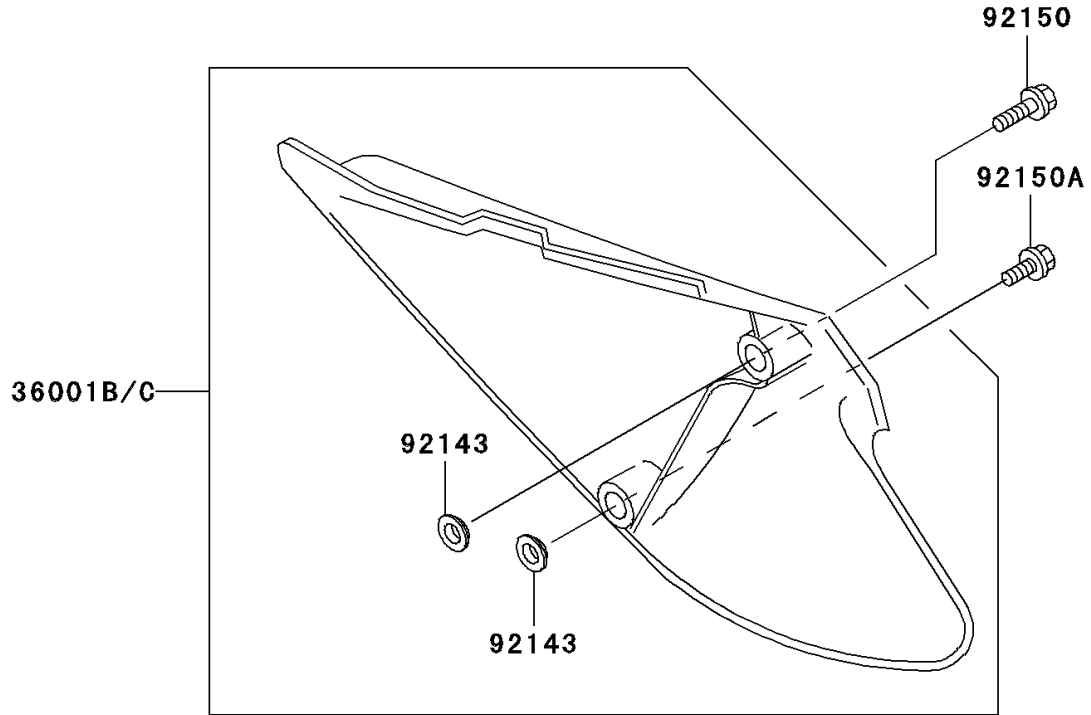

# 2004 KX100 PARTS DIAGRAM

Side Covers

F2611

### Side Covers

| ITEM NAME                            | PART NUMBER    | QUANTITY |
|--------------------------------------|----------------|----------|
| COVER-SIDE,LH,S.WHITE (Ref # 36001)  | 36001-1584-266 | 1        |
| COVER-SIDE,RH,S.WHITE (Ref # 36001B) | 36001-1585-266 | 1        |
| COLLAR (Ref # 92143)                 | 92143-1196     | 4        |
| BOLT,6X20 (Ref # 92150)              | 92150-1339     | 2        |
| BOLT,6X14 (Ref # 92150A)             | 92150-1340     | 2        |
| DAMPER (Ref # 92160)                 | 92160-1899     | 1        |