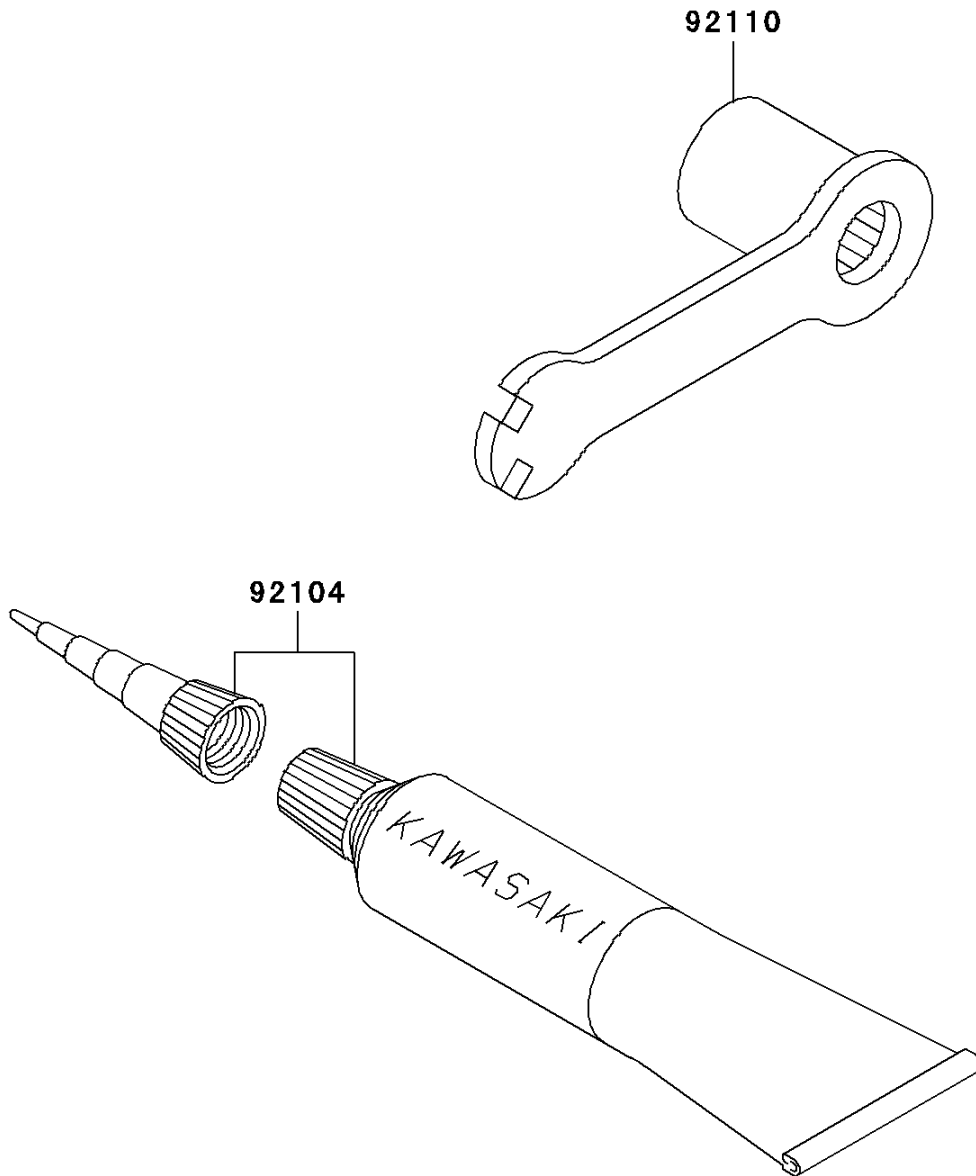

# 2001 KX100 PARTS DIAGRAM

Owner's Tools

F2810

## 2001 KX100 PARTS LIST

### Owner's Tools

ITEM NAME	PART NUMBER	QUANTITY
GASKET-LIQUID,TUBE,100G,SILVER (Ref # 92104)	92104-002	1
TOOL-WRENCH,BOX,21MM&SPOKE (Ref # 92110)	92110-1119	1