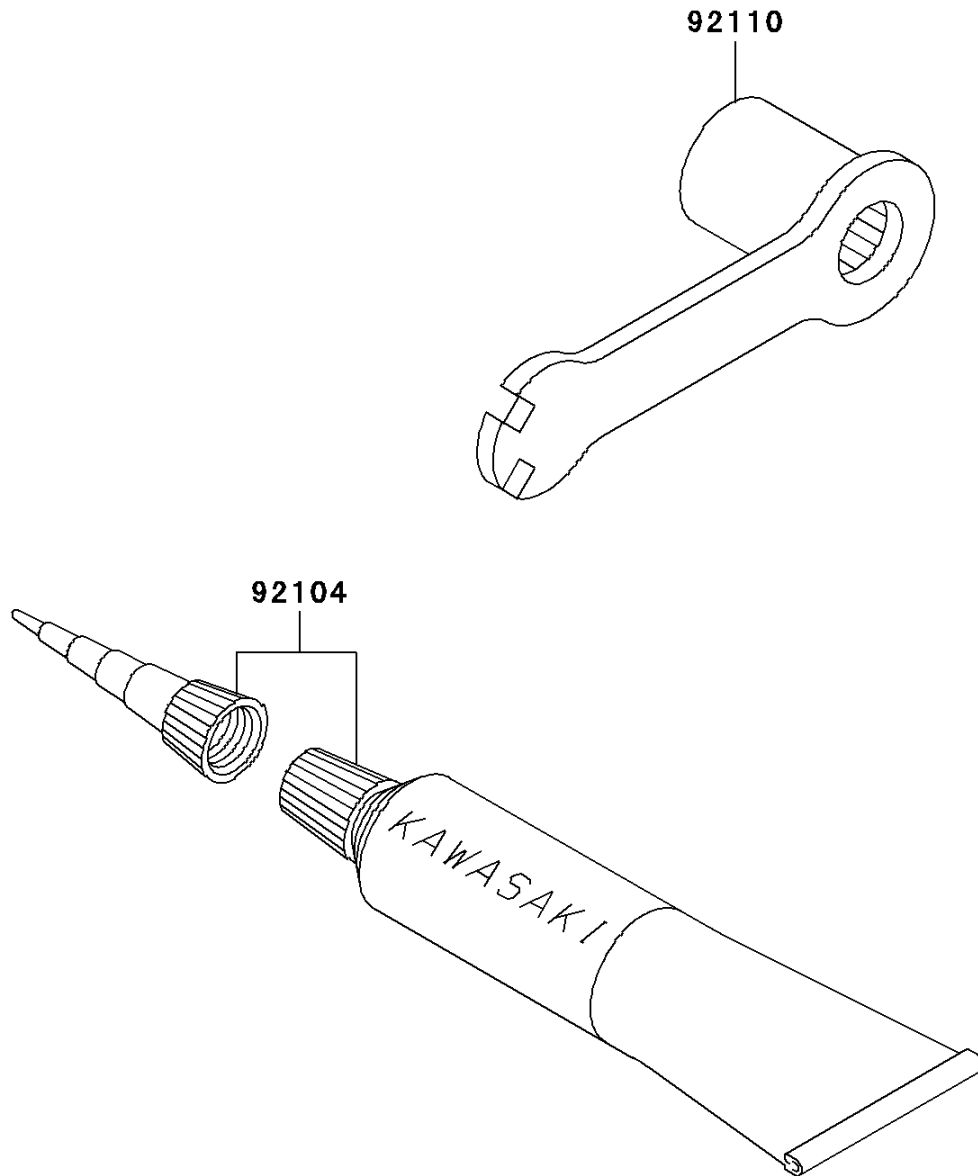

2002 KX100 PARTS DIAGRAM

Owner's Tools

F2810

2002 KX100 PARTS LIST

Owner's Tools

ITEM NAME	PART NUMBER	QUANTITY
GASKET-LIQUID,TUBE,100G,SILVER (Ref # 92104)	92104-002	1
TOOL-WRENCH,BOX,21MM&SPOKE (Ref # 92110)	92110-1119	1