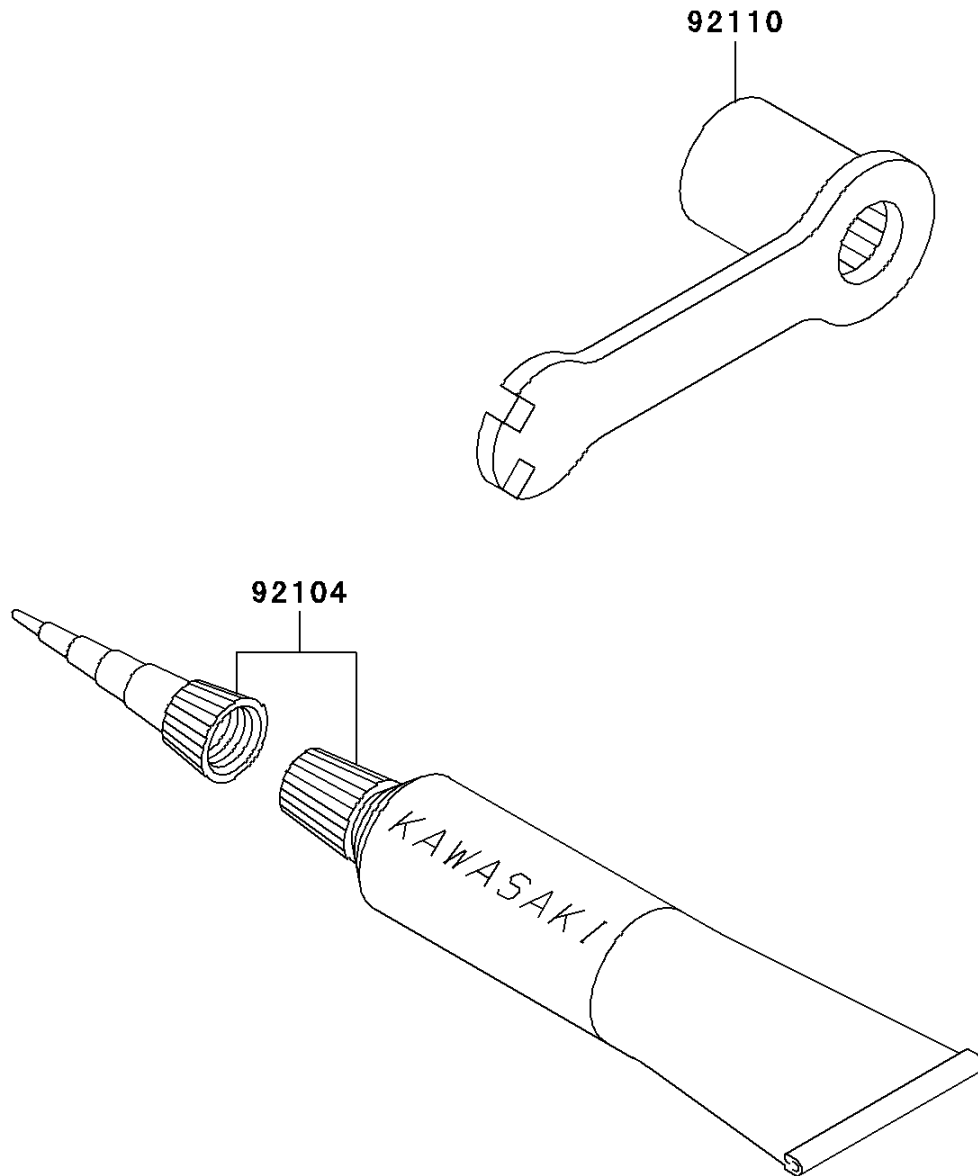

# 2004 KX100 PARTS DIAGRAM

Owner's Tools

F2810

## 2004 KX100 PARTS LIST

### Owner's Tools

ITEM NAME	PART NUMBER	QUANTITY
GASKET-LIQUID,TUBE,100G,SILVER (Ref # 92104)	92104-002	1
TOOL-WRENCH,BOX,21MM&SPOKE (Ref # 92110)	92110-1119	1