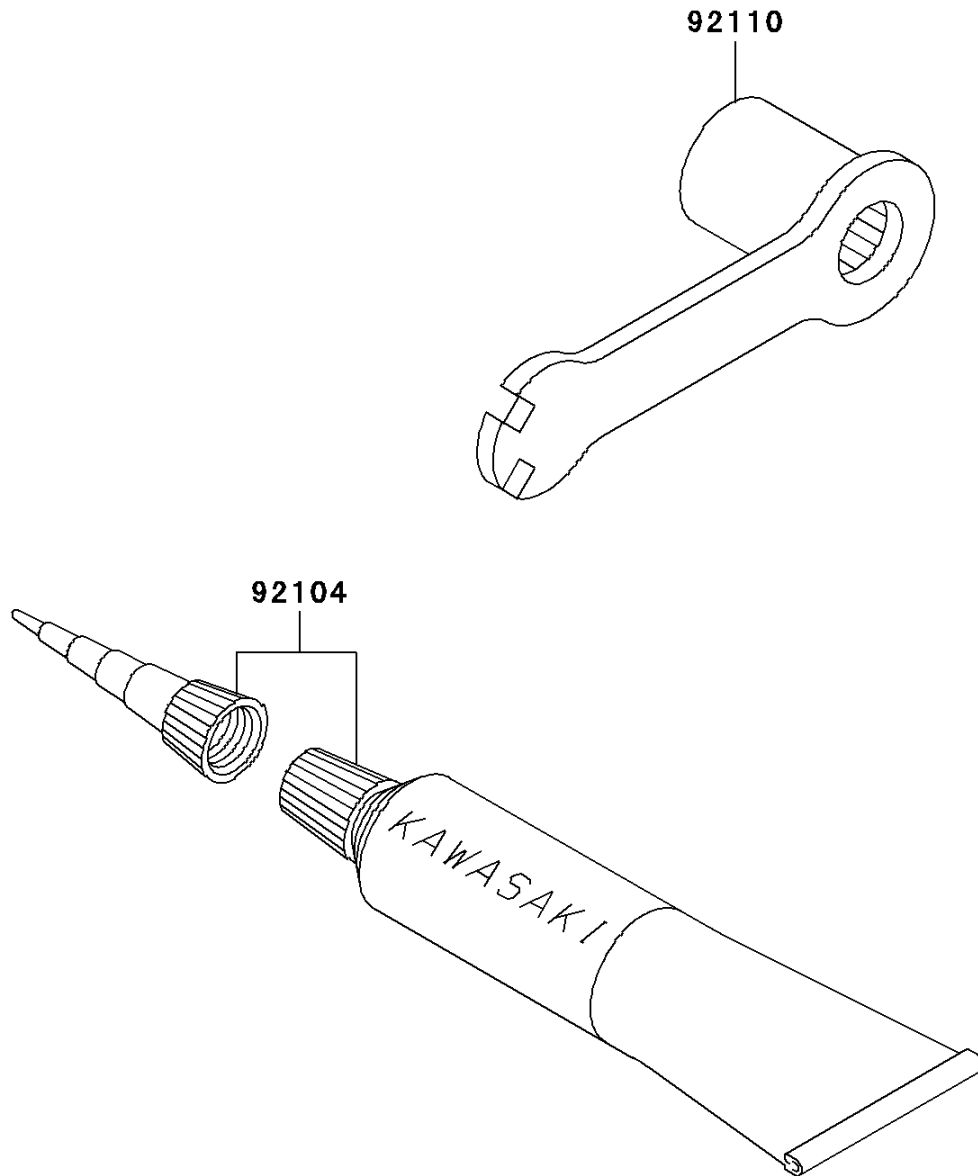

2005 KX100 PARTS DIAGRAM

Owner's Tools

F2810

2005 KX100 PARTS LIST

Owner's Tools

ITEM NAME	PART NUMBER	QUANTITY
GASKET-LIQUID,TUBE,100G,SILVER (Ref # 92104)	92104-002	1
TOOL-WRENCH,BOX,21MM&SPOKE (Ref # 92110)	92110-1119	1