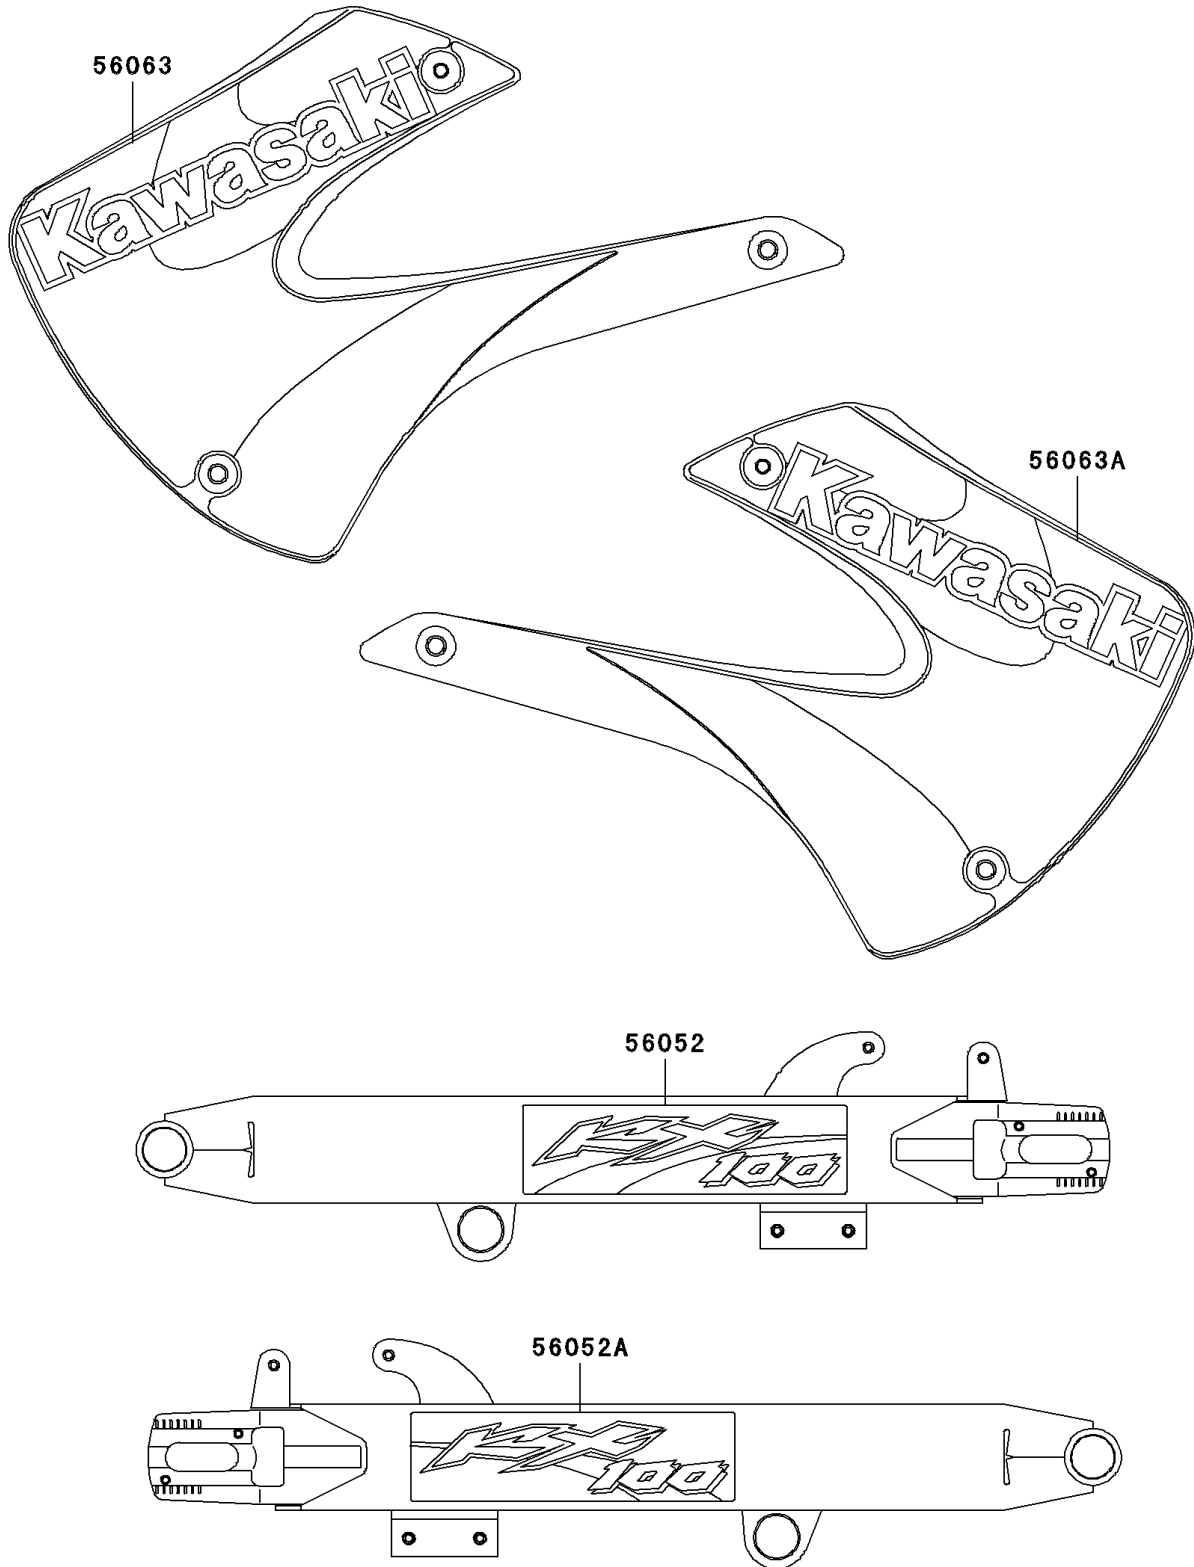

2001 KX100 PARTS DIAGRAM

Decals(D1)

F2861

2001 KX100 PARTS LIST

Decals(D1)

ITEM NAME	PART NUMBER	QUANTITY
MARK,SWING ARM,LH,KX100 (Ref # 56052)	56052-1281	1
MARK,SWING ARM,RH,KX100 (Ref # 56052A)	56052-1282	1
PATTERN,SHROUD,LH (Ref # 56063)	56063-1814	1
PATTERN,SHROUD,RH (Ref # 56063A)	56063-1815	1