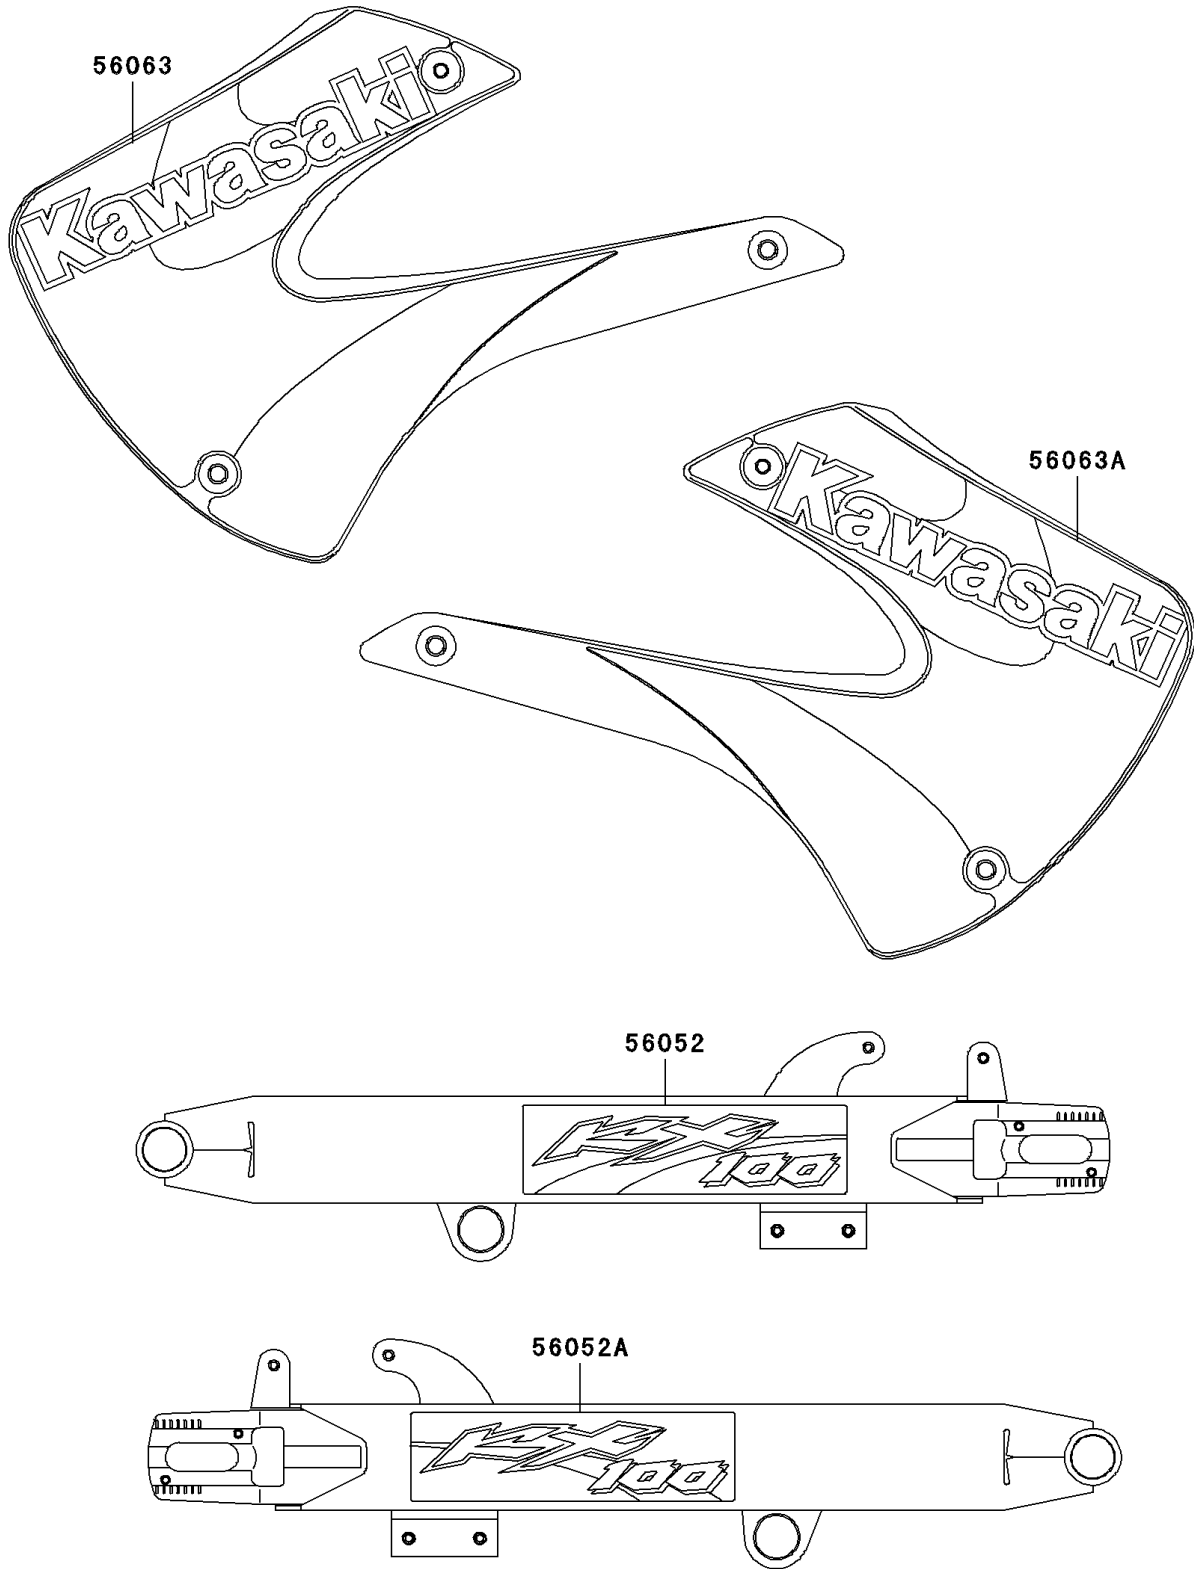

# 2001 KX100 PARTS DIAGRAM

Decals(D1)

F2861

## 2001 KX100 PARTS LIST

Decals(D1)

ITEM NAME	PART NUMBER	QUANTITY
MARK,SWING ARM,LH,KX100 (Ref # 56052)	56052-1281	1
MARK,SWING ARM,RH,KX100 (Ref # 56052A)	56052-1282	1
PATTERN,SHROUD,LH (Ref # 56063)	56063-1814	1
PATTERN,SHROUD,RH (Ref # 56063A)	56063-1815	1