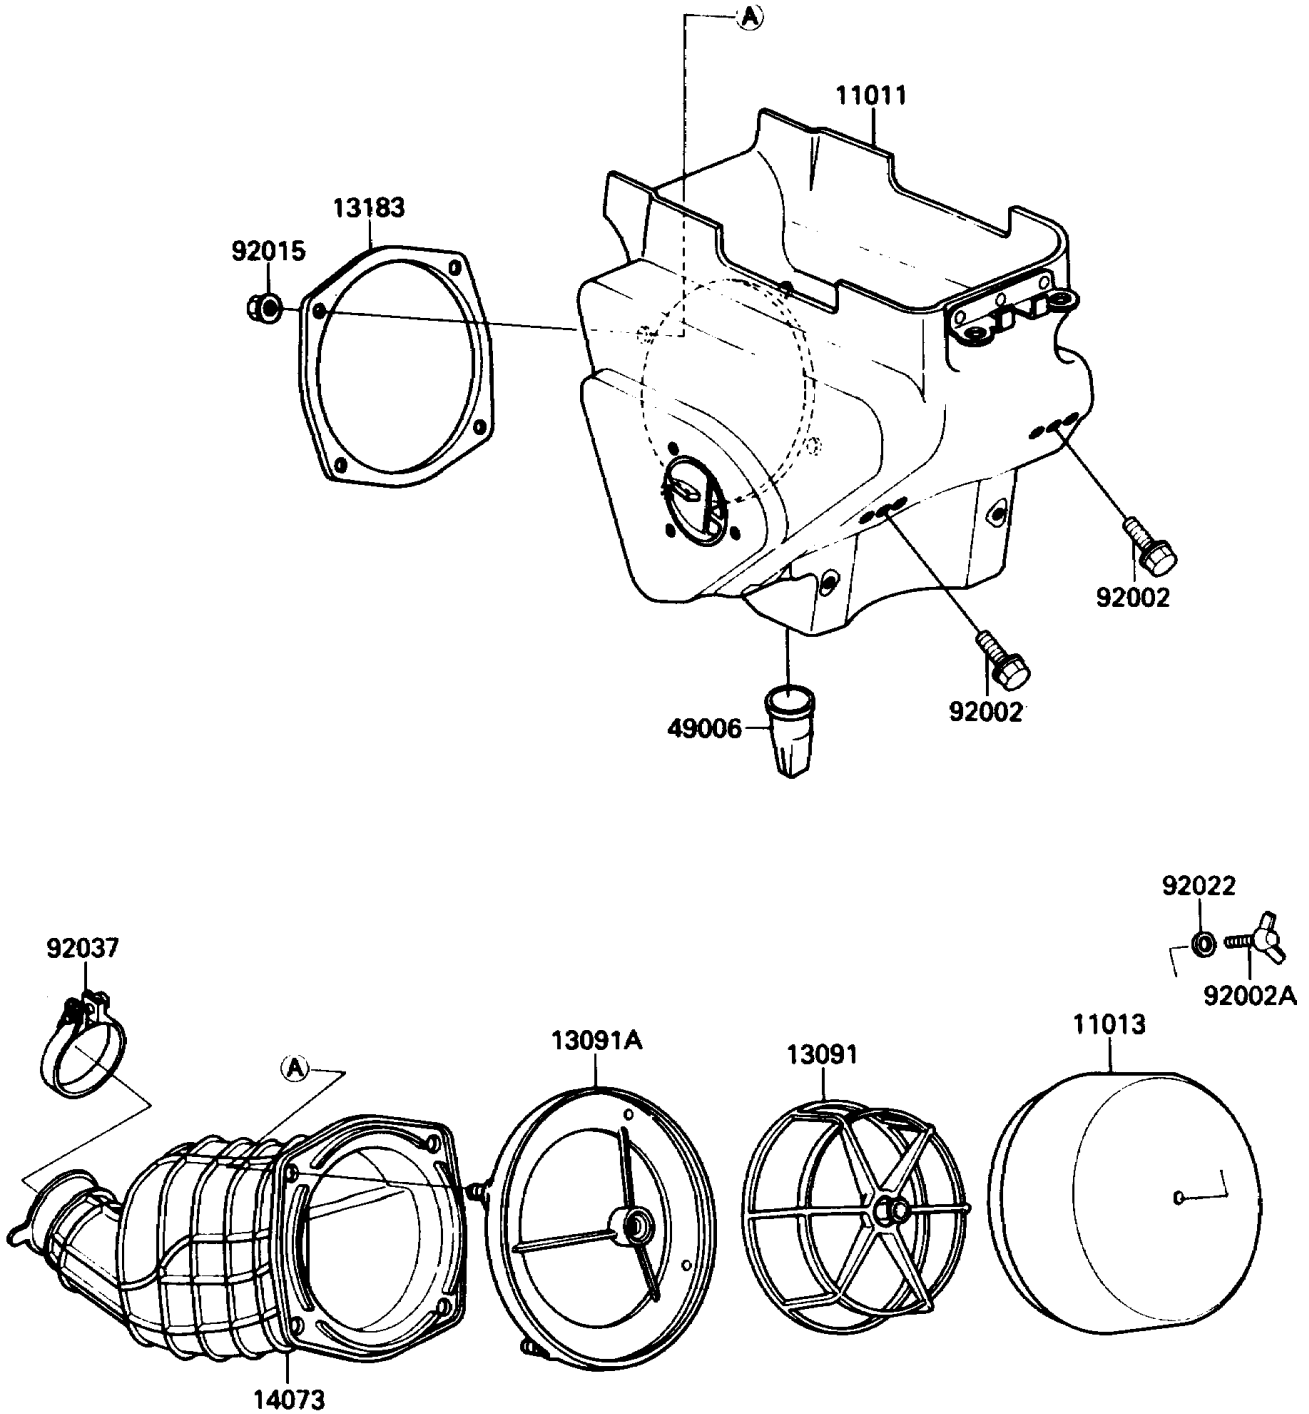

1988 KX125 PARTS DIAGRAM

Air Cleaner

E1130-0249

1988 KX125 PARTS LIST

Air Cleaner

ITEM NAME	PART NUMBER	QUANTITY
CASE-AIR FILTER (Ref # 11011)	11011-1298	1
ELEMENT-AIR FILTER (Ref # 11013)	11013-1150	1
HOLDER,ELEMENT (Ref # 13091)	13091-1454	1
HOLDER,DUCT (Ref # 13091A)	13091-1455	1
PLATE,DUCT FITTING (Ref # 13183)	13183-1046	1
DUCT,AIR FILTER (Ref # 14073)	14073-1327	1
BOOT (Ref # 49006)	49006-1012	1
BOLT,6X14 (Ref # 92002)	92002-1460	2
BOLT,WING (Ref # 92002A)	92002-1719	1
NUT,FLANGED,5MM (Ref # 92015)	92015-1259	4
WASHER,6.5X20X1.6 (Ref # 92022)	92022-125	1
CLAMP,AIR FILTER (Ref # 92037)	92037-171	1