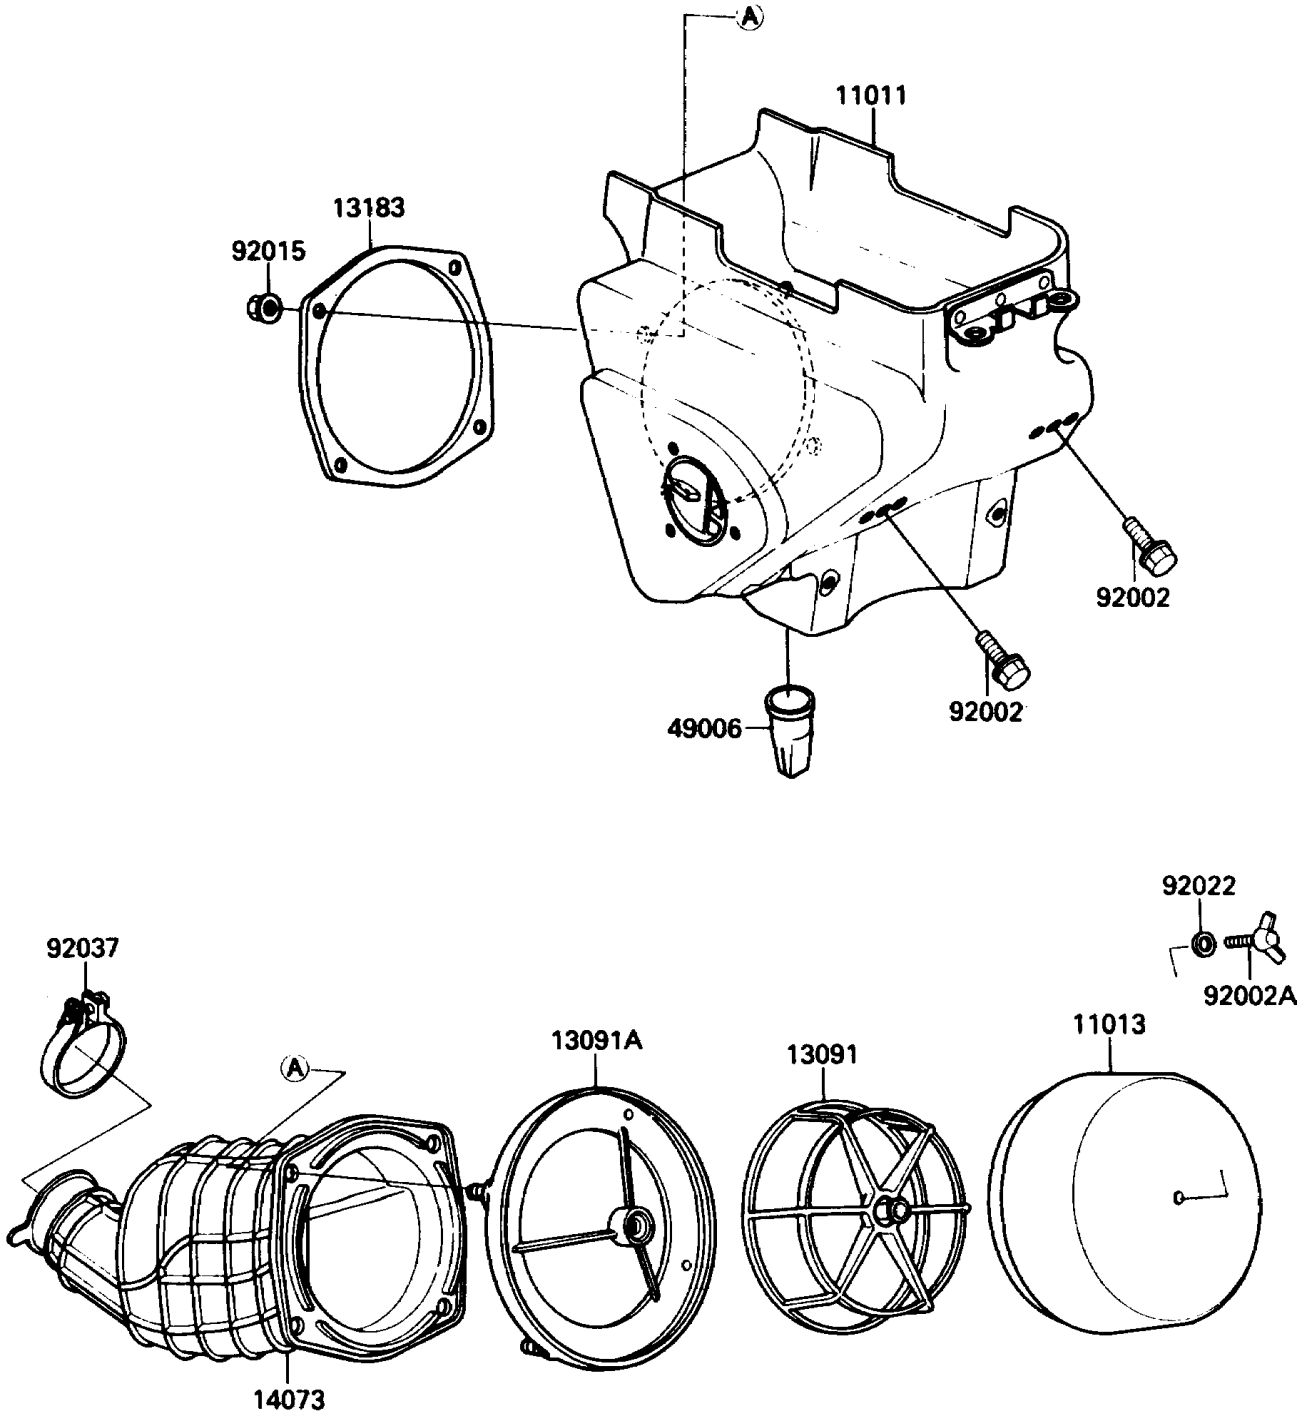

# 1988 KX125 PARTS DIAGRAM

Air Cleaner

E1130-0249

# 1988 KX125 PARTS LIST

## Air Cleaner

ITEM NAME	PART NUMBER	QUANTITY
CASE-AIR FILTER (Ref # 11011)	11011-1298	1
ELEMENT-AIR FILTER (Ref # 11013)	11013-1150	1
HOLDER,ELEMENT (Ref # 13091)	13091-1454	1
HOLDER,DUCT (Ref # 13091A)	13091-1455	1
PLATE,DUCT FITTING (Ref # 13183)	13183-1046	1
DUCT,AIR FILTER (Ref # 14073)	14073-1327	1
BOOT (Ref # 49006)	49006-1012	1
BOLT,6X14 (Ref # 92002)	92002-1460	2
BOLT,WING (Ref # 92002A)	92002-1719	1
NUT,FLANGED,5MM (Ref # 92015)	92015-1259	4
WASHER,6.5X20X1.6 (Ref # 92022)	92022-125	1
CLAMP,AIR FILTER (Ref # 92037)	92037-171	1