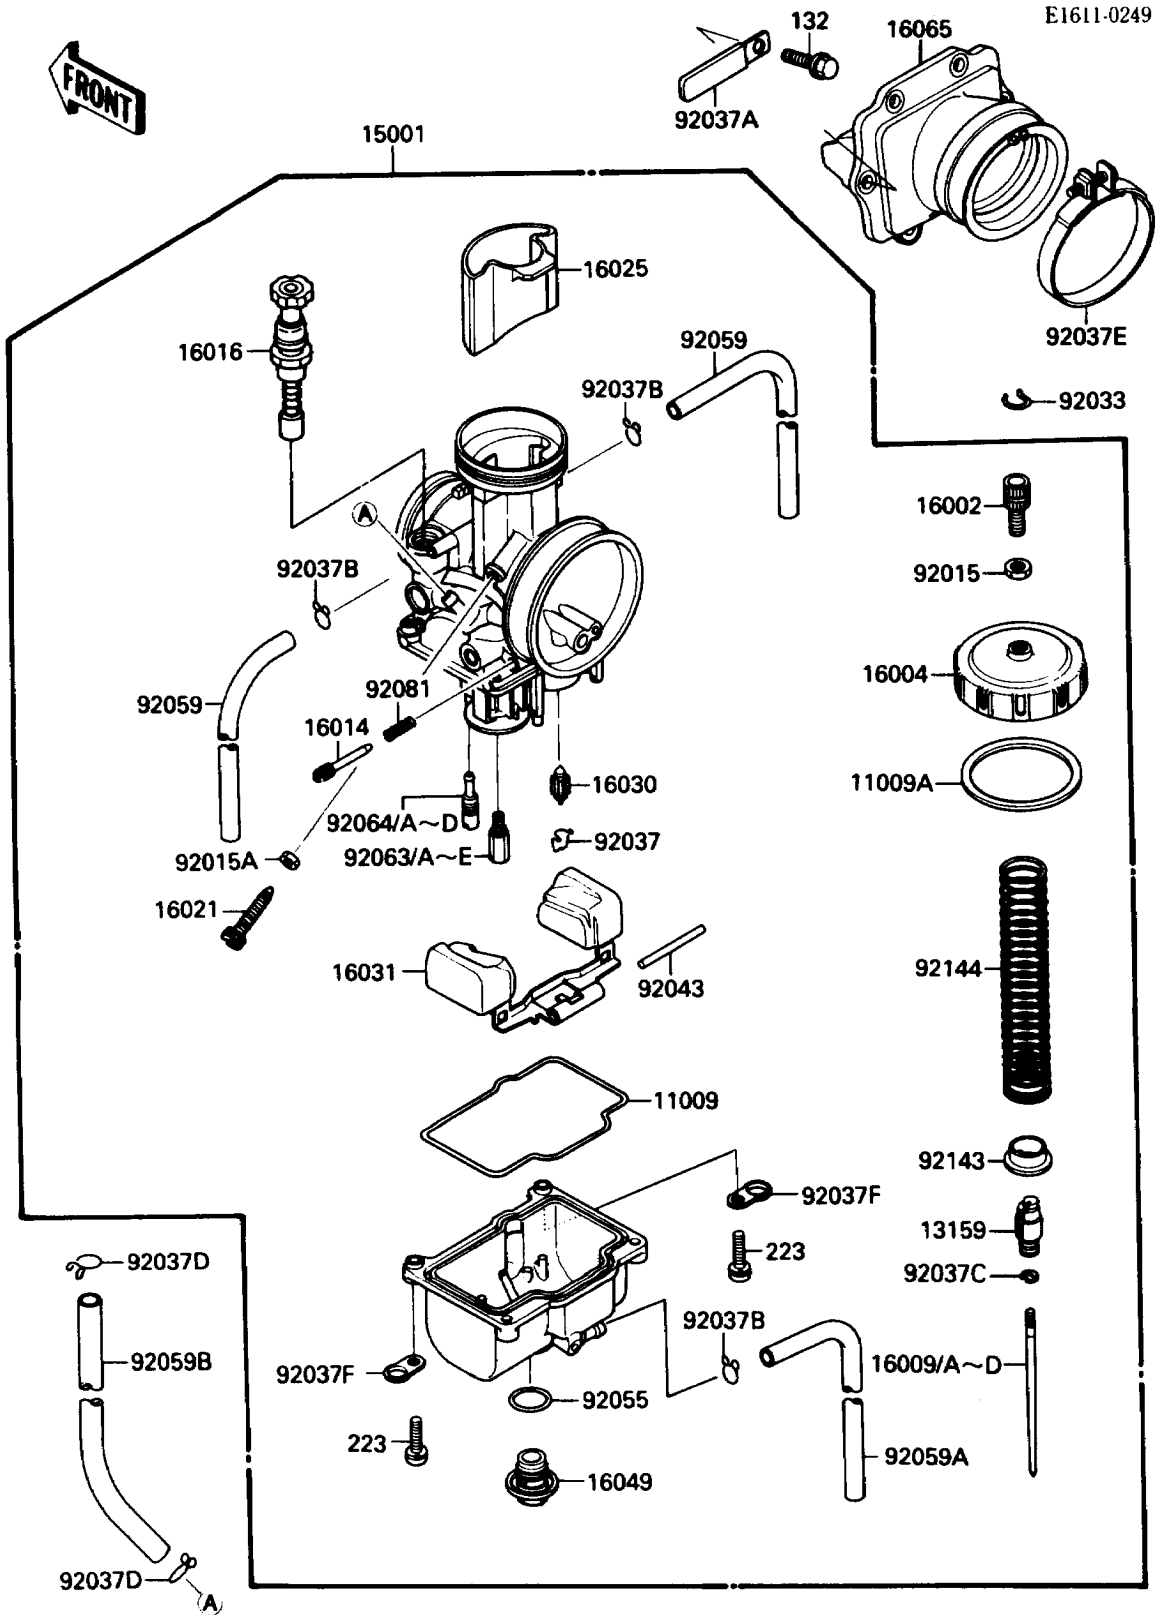

# 1988 KX125 PARTS DIAGRAM

Carburetor

## Carburetor

ITEM NAME	PART NUMBER	QUANTITY
GASKET,FLOAT CHAMBER (Ref # 11009)	11009-1716	1
GASKET,CHAMBER CAP (Ref # 11009A)	11009-1717	1
CONNECTOR,THROTTLE CABLE (Ref # 13159)	13159-1060	1
CARBURETOR-ASSY (Ref # 15001)	15001-1392	1
ADJUSTER-CABLE (Ref # 16002)	16002-1056	1
CAP-CHAMBER,MIXING (Ref # 16004)	16004-1061	1
NEEDLE-JET,R2069J (Ref # 16009)	16009-1411	1
NEEDLE-JET,R2070J (Ref # 16009A)	16009-1412	1
NEEDLE-JET,R2071J (Ref # 16009B)	16009-1413	1
NEEDLE-JET,R2072J (Ref # 16009C)	16009-1414	1
NEEDLE-JET,R2073J (Ref # 16009D)	16009-1415	1
SCREW-PILOT AIR (Ref # 16014)	16014-1058	1
PLUNGER,STARTER (Ref # 16016)	16016-1075	1
SCREW-THROTTLE STOP (Ref # 16021)	16021-1124	1
VALVE-THROTTLE,CA6 (Ref # 16025)	16025-1148	1
VALVE-FLOAT (Ref # 16030)	16030-1057	1
FLOAT (Ref # 16031)	16031-1067	1
COVER-MAIN JET (Ref # 16049)	16049-1051	1
HOLDER-CARBURETOR (Ref # 16065)	16065-1179	1
NUT,CABLE ADJUST LOCK (Ref # 92015)	92015-1574	1
NUT,THROTTLE STOP SCREW (Ref # 92015A)	92015-1707	1
RING-SNAP (Ref # 92033)	92036-018	1
CLAMP,FLOAT VALVE (Ref # 92037)	16044-007	1
CLAMP,WIRING HARNESS (Ref # 92037A)	92037-1069	1
CLAMP,TUBE (Ref # 92037B)	92037-1396	3
CLAMP,JET NEEDLE (Ref # 92037C)	92037-1401	1
CLAMP,TUBE (Ref # 92037D)	92037-147	2
CLAMP (Ref # 92037E)	92037-1843	1
CLAMP,HOSE (Ref # 92037F)	92037-1969	2