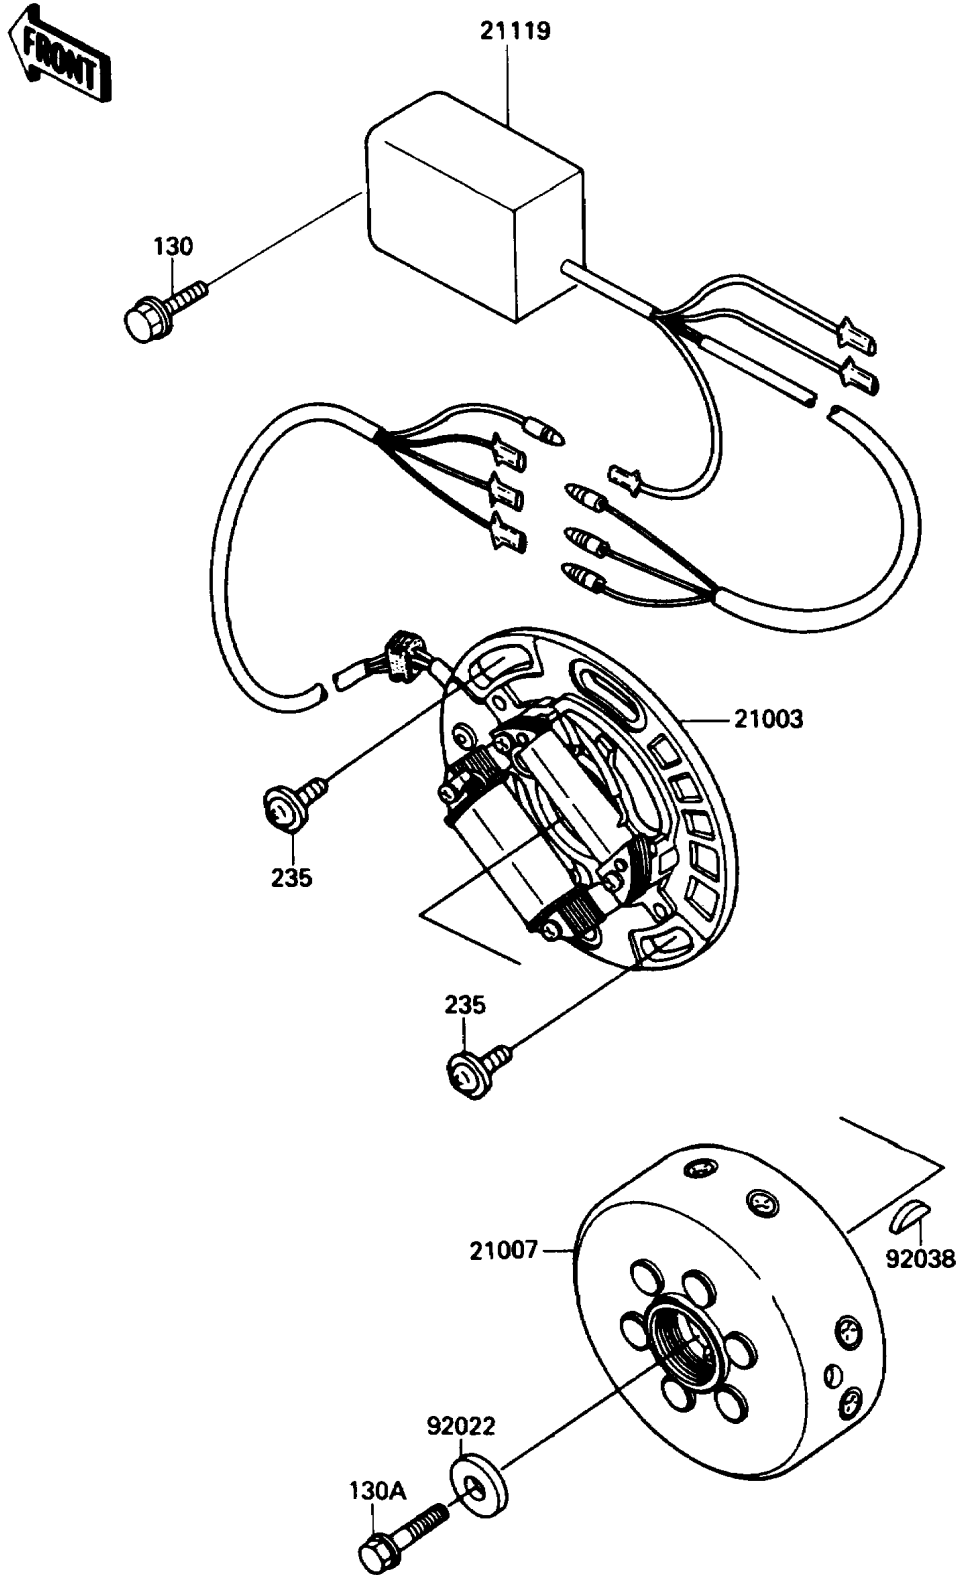

# 1988 KX125 PARTS DIAGRAM

Generator

E1810-0165

# 1988 KX125 PARTS LIST

## Generator

ITEM NAME	PART NUMBER	QUANTITY
STATOR (Ref # 21003)	21003-1175	1
ROTOR (Ref # 21007)	21007-1157	1
IGNITER (Ref # 21119)	21119-1232	1
WASHER,8.5X22X3.2 (Ref # 92022)	92022-276	1
KEY,WOODRUFF (Ref # 92038)	92038-001	1
BOLT-FLANGED,6X16 (Ref # 130)	130G0616	1
BOLT-FLANGED (Ref # 130A)	130P0825	1
SCREW-PAN-WP-CROS (Ref # 235)	235B0616	2