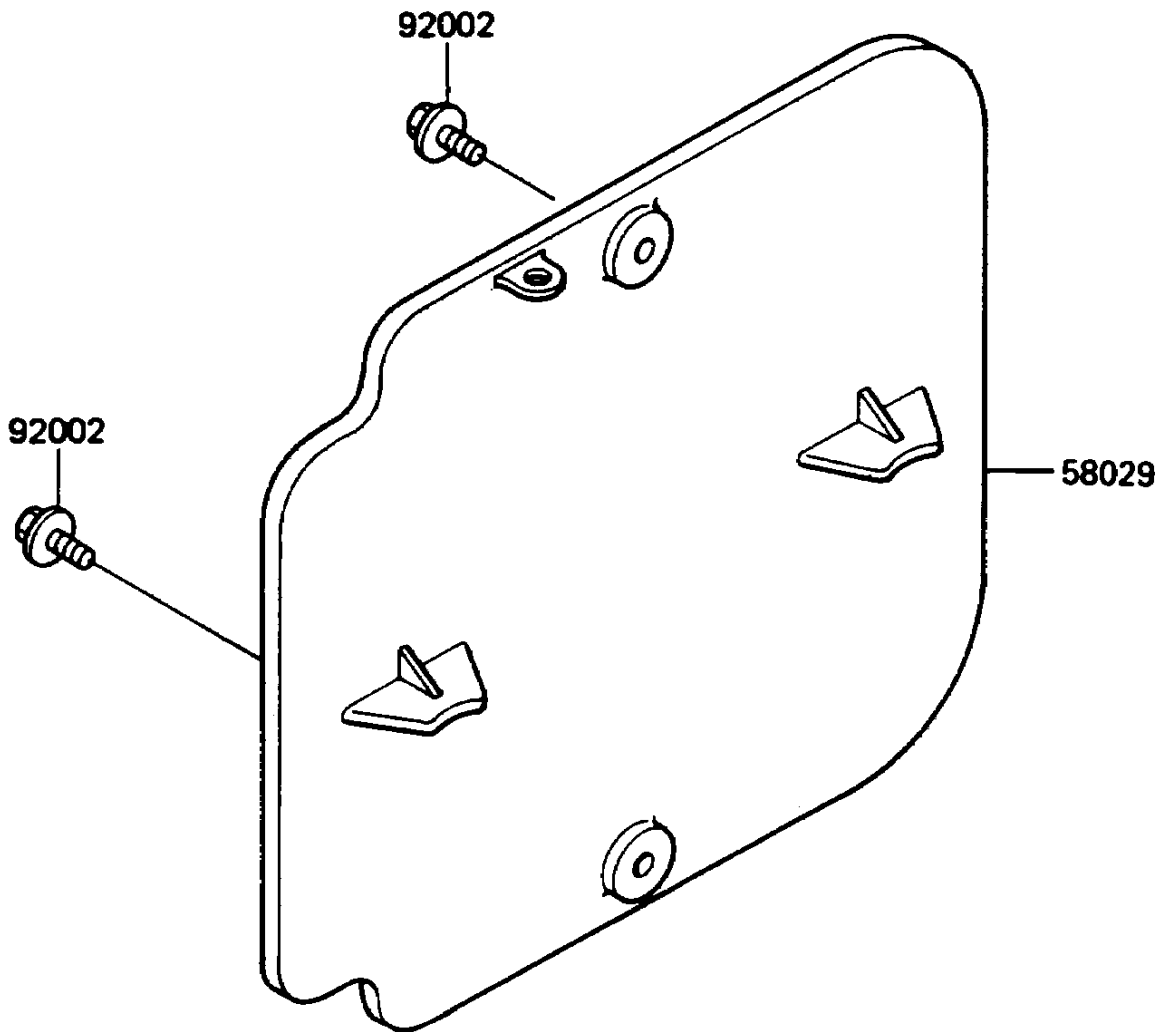

1988 KX125 PARTS DIAGRAM

Accessory

F2910-0025

1988 KX125 PARTS LIST

Accessory

| ITEM NAME | PART NUMBER | QUANTITY |
|------------------------------------|---------------|----------|
| PLATE-NUMBER,L.GREEN (Ref # 58029) | 58029-5018-6W | 1 |
| BOLT,6X14 (Ref # 92002) | 92002-1460 | 2 |