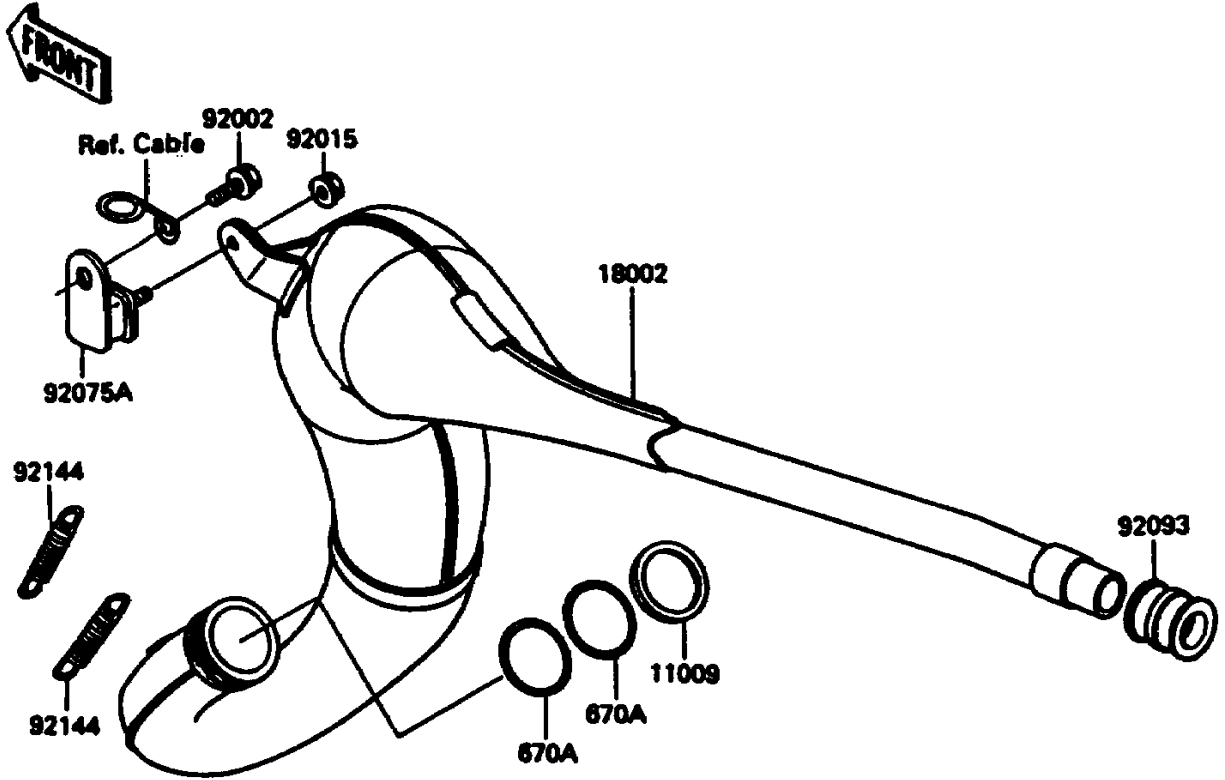

1989 KX125 PARTS DIAGRAM

Muffler(s)

(E1140)

1989 KX125 PARTS LIST

Muffler(s)

ITEM NAME	PART NUMBER	QUANTITY
GASKET,EXHAUST PIPE (Ref # 11009)	11009-1618	1
BODY-COMP-MUFFLER (Ref # 18002)	18002-1863	1
WOOL,MUFFLER BAFFLE PIPE (Ref # 18046)	18046-1097	1
MUFFLER-ASSY (Ref # 49069)	49069-1102	1
BAFFLE-PIPE MUFFLER (Ref # 49099)	49099-1262	1
BOLT,6X14 (Ref # 92002)	92002-1460	1
NUT,FLANGED,6MM (Ref # 92015)	92015-1078	3
WASHER,6.5X22X1.6 (Ref # 92022)	92022-237	1
COLLAR,6.8X10X11.5 (Ref # 92027)	92027-1210	2
DAMPER,MUFFLER FITTING (Ref # 92075)	92075-1857	2
DAMPER,MUFFLER (Ref # 92075A)	92075-1891	1
SEAL,MUFFLER (Ref # 92093)	92093-1085	1
SPRING (Ref # 92144)	92144-1035	2
BOLT-FLANGED (Ref # 130)	130G0508	2
BOLT-FLANGED-SMALL (Ref # 132)	132G0630	2
O RING (Ref # 670)	670B3048	1
O RING,39MM (Ref # 670A)	670E3039	2