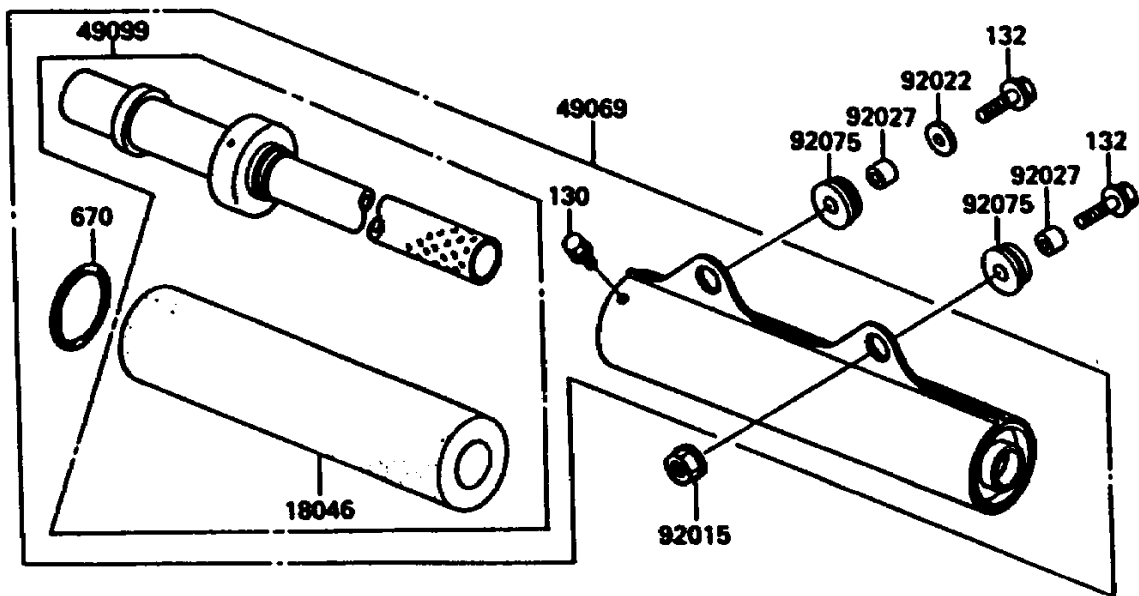

1989 KX125 PARTS DIAGRAM

Muffler(s)

(E1140)

1989 KX125 PARTS LIST

Muffler(s)

ITEM NAME	PART NUMBER	QUANTITY
GASKET,EXHAUST PIPE (Ref # 11009)	11009-1618	1
BODY-COMP-MUFFLER (Ref # 18002)	18002-1863	1
WOOL,MUFFLER BAFFLE PIPE (Ref # 18046)	18046-1097	1
MUFFLER-ASSY (Ref # 49069)	49069-1102	1
BAFFLE-PIPE MUFFLER (Ref # 49099)	49099-1262	1
BOLT,6X14 (Ref # 92002)	92002-1460	1
NUT,FLANGED,6MM (Ref # 92015)	92015-1078	3
WASHER,6.5X22X1.6 (Ref # 92022)	92022-237	1
COLLAR,6.8X10X11.5 (Ref # 92027)	92027-1210	2
DAMPER,MUFFLER FITTING (Ref # 92075)	92075-1857	2
DAMPER,MUFFLER (Ref # 92075A)	92075-1891	1
SEAL,MUFFLER (Ref # 92093)	92093-1085	1
SPRING (Ref # 92144)	92144-1035	2
BOLT-FLANGED (Ref # 130)	130G0508	2
BOLT-FLANGED-SMALL (Ref # 132)	132G0630	2
O RING (Ref # 670)	670B3048	1
O RING,39MM (Ref # 670A)	670E3039	2