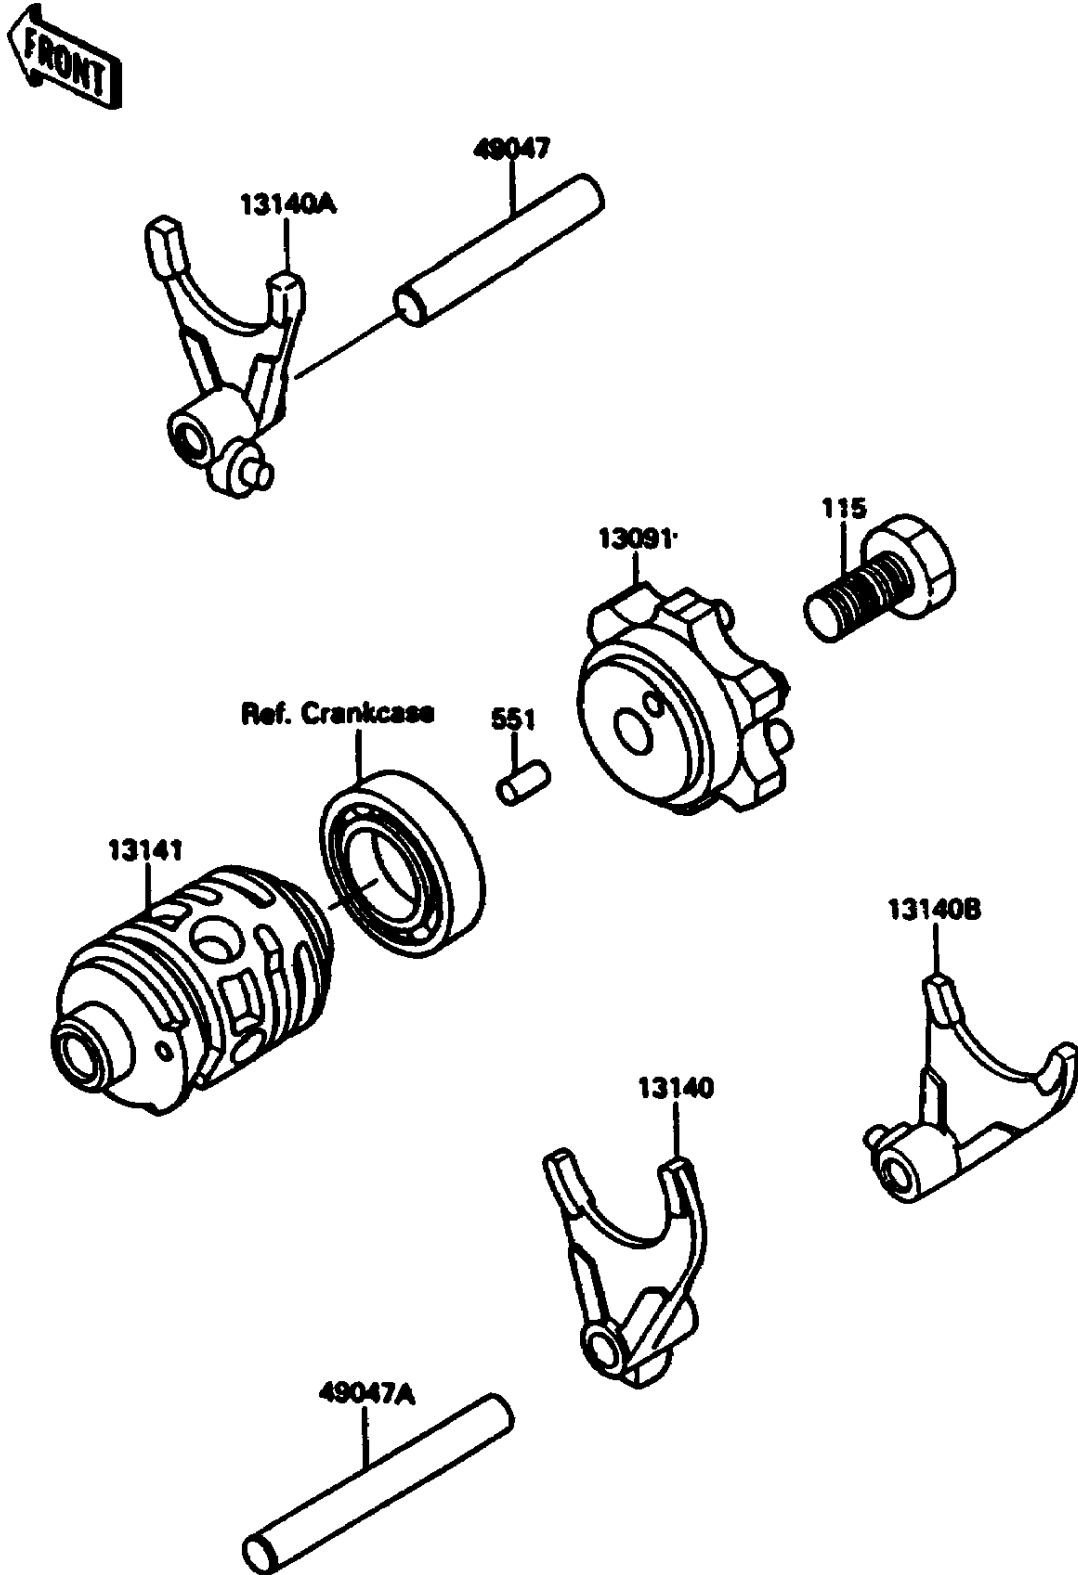

1989 KX125 PARTS DIAGRAM

Gear Change Drum/Shift Fork(s)

(E1362)

1989 KX125 PARTS LIST

Gear Change Drum/Shift Fork(s)

ITEM NAME	PART NUMBER	QUANTITY
HOLDER,CHANGE DRUM (Ref # 13091)	13091-1555	1
FORK-SHIFT,2ND&3RD (Ref # 13140)	13140-1070	1
FORK-SHIFT,5TH&TOP (Ref # 13140A)	13140-1123	1
FORK-SHIFT,LOW&4TH (Ref # 13140B)	13140-1124	1
DRUM-CHANGE (Ref # 13141)	13141-1145	1
ROD-SHIFT,8X58 (Ref # 49047)	49047-1017	1
ROD-SHIFT,8X79.5 (Ref # 49047A)	49047-1018	1
BOLT-SMALL-UPSET,8X18 (Ref # 115)	115G0818	1
PIN-DOWEL,4X8 (Ref # 551)	551A0408	1