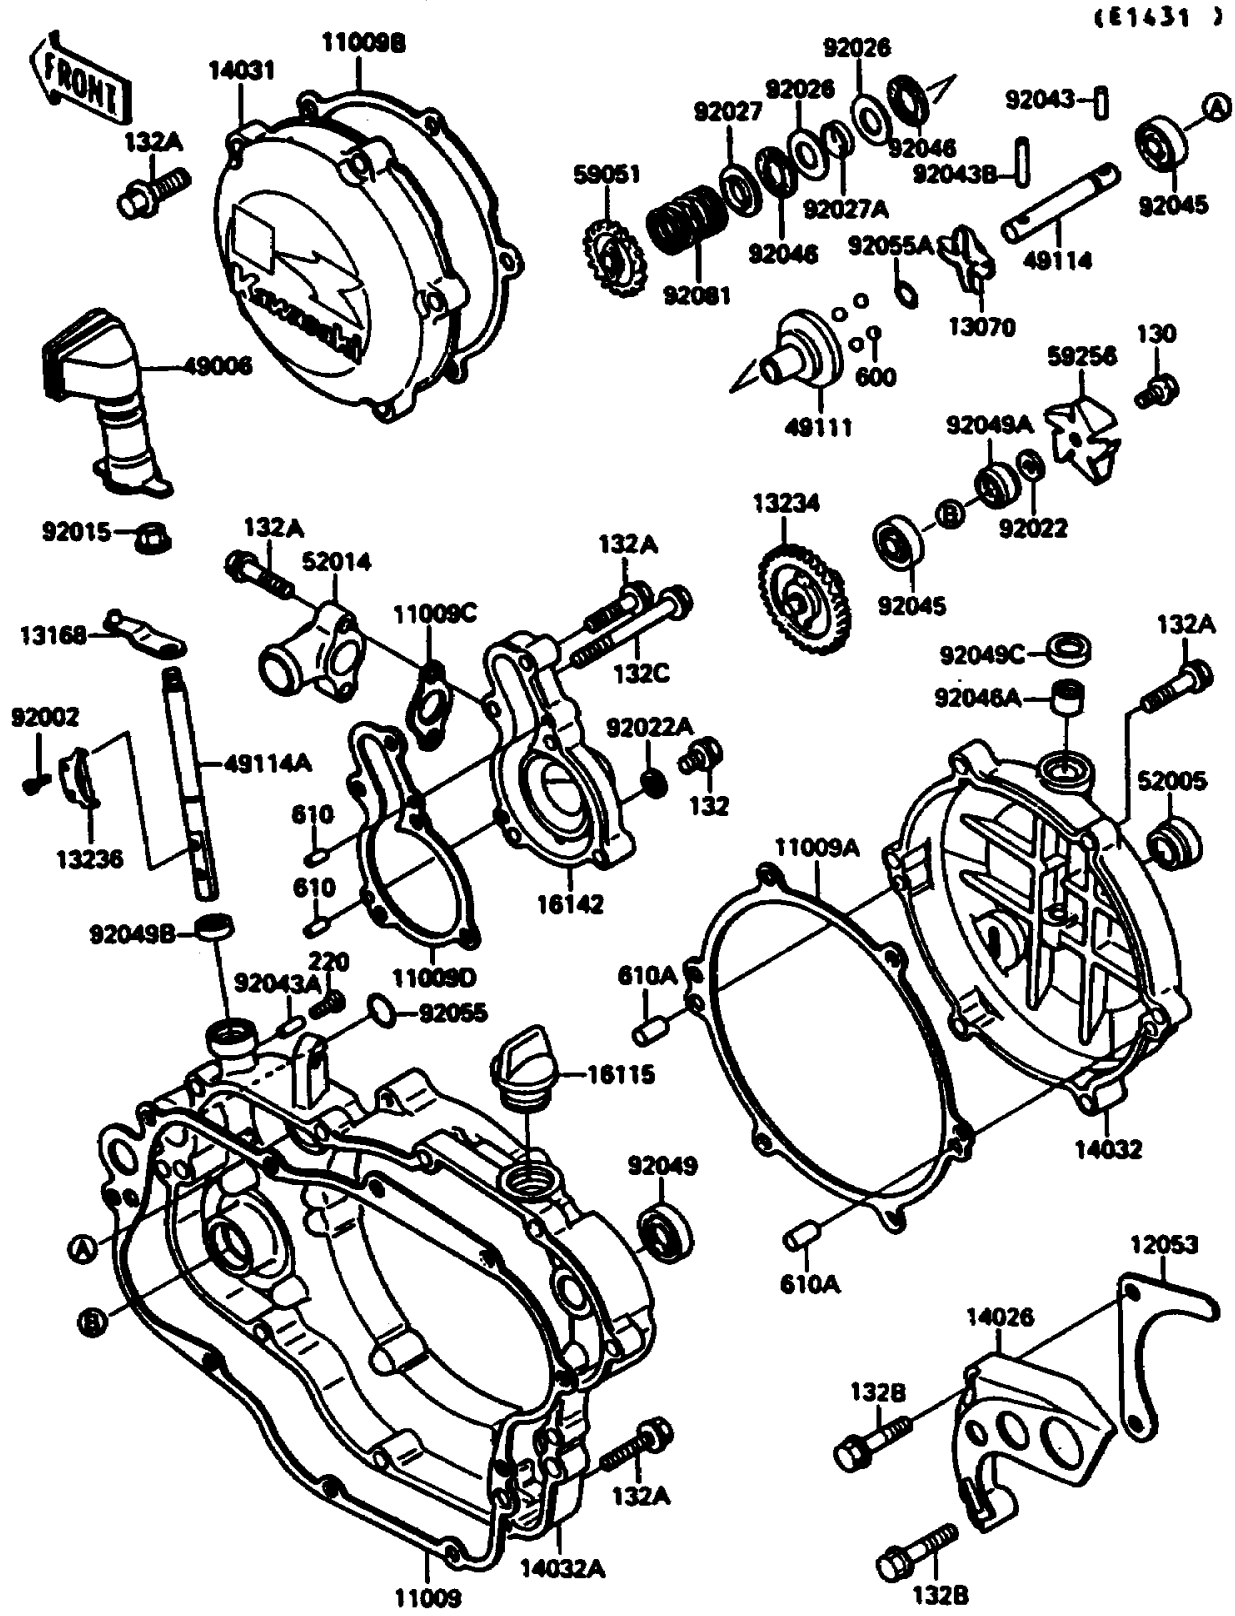

1989 KX125 PARTS DIAGRAM

Engine Cover(s)

1989 KX125 PARTS LIST

Engine Cover(s)

ITEM NAME	PART NUMBER	QUANTITY
GASKET,CLUTCH COVER (Ref # 11009)	11009-1693	1
GASKET,RELEASE COVER (Ref # 11009A)	11009-1694	1
GASKET,GENERATOR COVER (Ref # 11009B)	11009-1695	1
GASKET,ELBOW (Ref # 11009C)	11009-1696	1
GASKET,PUMP COVER (Ref # 11009D)	11009-1697	1
GUIDE-CHAIN (Ref # 12053)	12053-1206	1
GUIDE (Ref # 13070)	13070-1122	1
LEVER,GOVERNOR (Ref # 13168)	13168-1371	1
SHAFT-COMP,PUMP (Ref # 13234)	13234-1082	1
LEVER-COMP,GOVERNOR (Ref # 13236)	13236-1182	1
COVER-CHAIN (Ref # 14026)	14026-1136	1
COVER-GENERATOR (Ref # 14031)	14031-1217	1
COVER-CLUTCH (Ref # 14032)	14032-1266	1
COVER-CLUTCH (Ref # 14032A)	14032-1268	1
CAP-OIL FILLER (Ref # 16115)	16115-018	1
COVER-PUMP (Ref # 16142)	16142-1084	1
BOOT,GOVERNOR (Ref # 49006)	49006-1228	1
HOLDER-GOVERNOR WEIGHT (Ref # 49111)	49111-1051	1
SHAFT-GOVERNOR (Ref # 49114)	49114-1058	1
SHAFT-GOVERNOR (Ref # 49114A)	49114-1064	1
GAUGE,OIL LEVEL (Ref # 52005)	52005-1055	1
ELBOW (Ref # 52014)	52014-1063	1
GEAR-SPUR,GOVERNOR,19T (Ref # 59051)	59051-1181	1
IMPELLER (Ref # 59256)	59256-1067	1
BOLT,SOCKET,4X8 (Ref # 92002)	92002-1403	2
NUT,6MM (Ref # 92015)	92015-1572	1
WASHER,5.2X13X1 (Ref # 92022)	92022-1380	1
WASHER,6.2X11X1 (Ref # 92022A)	92022-304	1
SPACER,15X28X1 (Ref # 92026)	92026-1238	2