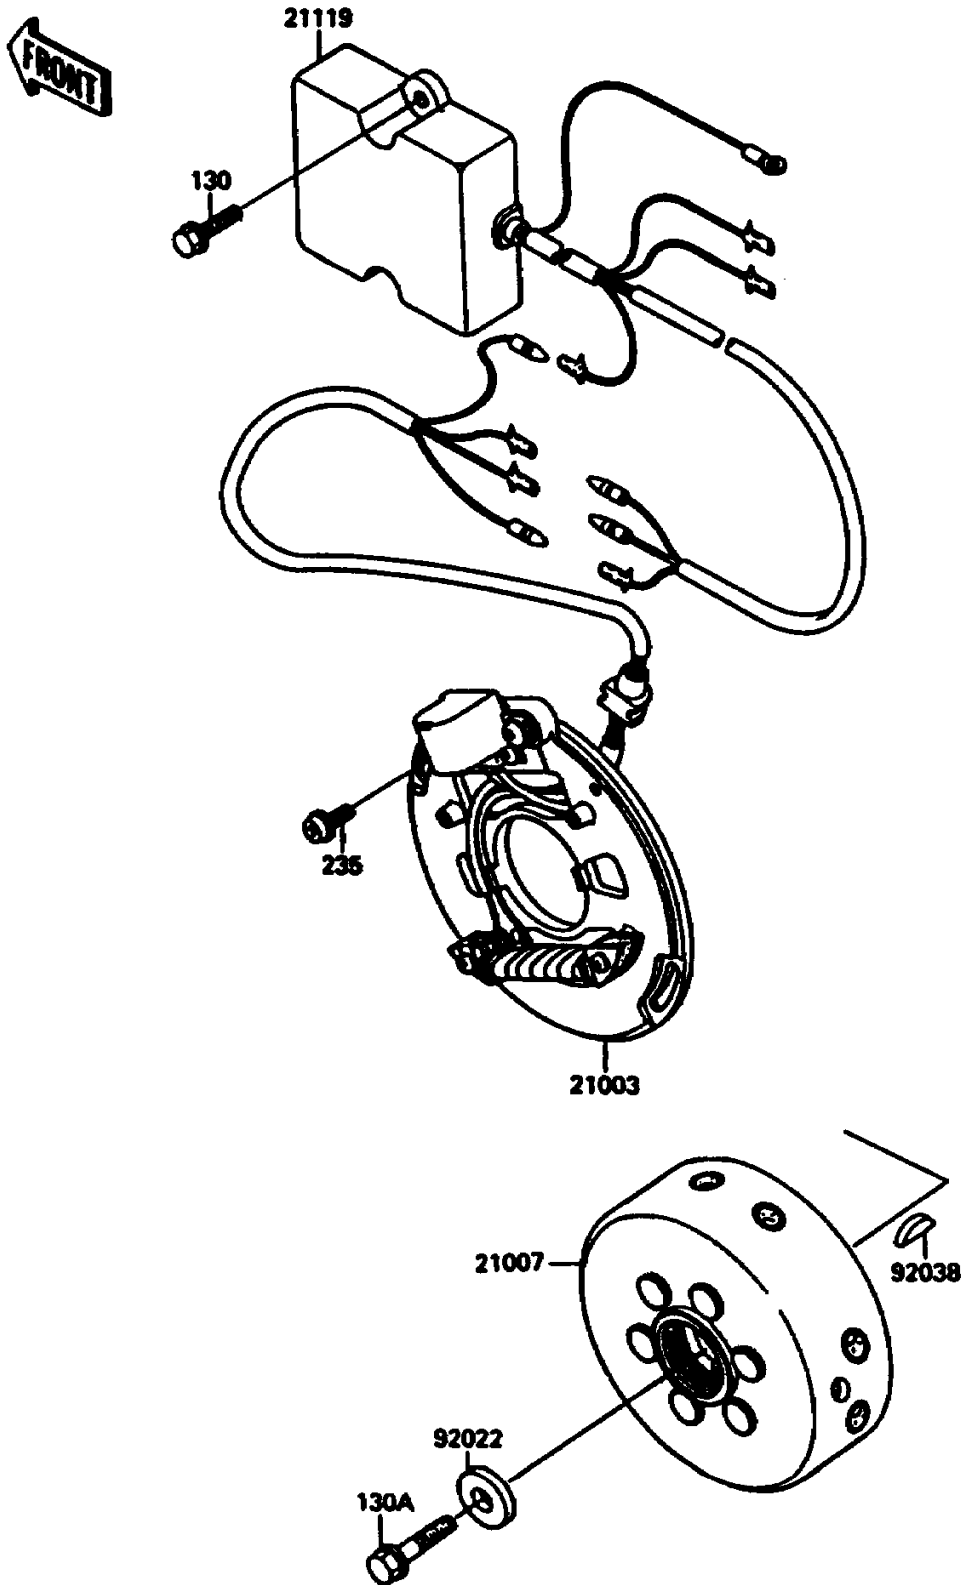

1989 KX125 PARTS DIAGRAM

Generator

(E1810)

1989 KX125 PARTS LIST

Generator

ITEM NAME	PART NUMBER	QUANTITY
STATOR (Ref # 21003)	21003-1190	1
ROTOR (Ref # 21007)	21007-1175	1
IGNITER (Ref # 21119)	21119-1253	1
WASHER,8.5X22X3.2 (Ref # 92022)	92022-276	1
KEY,WOODRUFF (Ref # 92038)	92038-001	1
BOLT-FLANGED,6X16 (Ref # 130)	130G0616	2
BOLT-FLANGED (Ref # 130A)	130P0825	1
SCREW-PAN-WP-CROS (Ref # 235)	235B0616	2