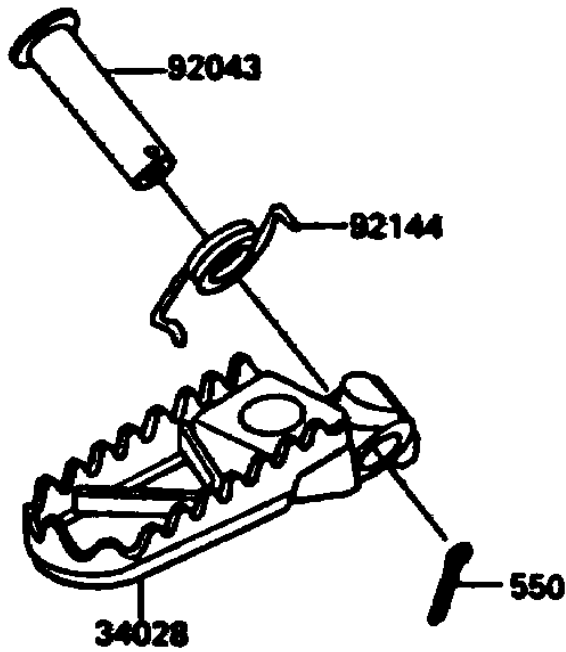

1989 KX125 PARTS DIAGRAM

Footrests

(F2160)

1989 KX125 PARTS LIST

Footrests

ITEM NAME	PART NUMBER	QUANTITY
BRACKET-STEP (Ref # 32054)	32054-1168	1
STEP,LH (Ref # 34028)	34028-1233	1
STEP,RH (Ref # 34028A)	34028-1234	1
PIN,10X45.5 (Ref # 92043)	92043-1372	2
SPRING,STEP,LH (Ref # 92144)	92144-1249	1
SPRING,STEP,RH (Ref # 92144A)	92144-1250	1
BOLT,SOCKET,10X20 (Ref # 92150)	92150-1255	2
PIN-COTTER,3.0X20 (Ref # 550)	550D3020	2