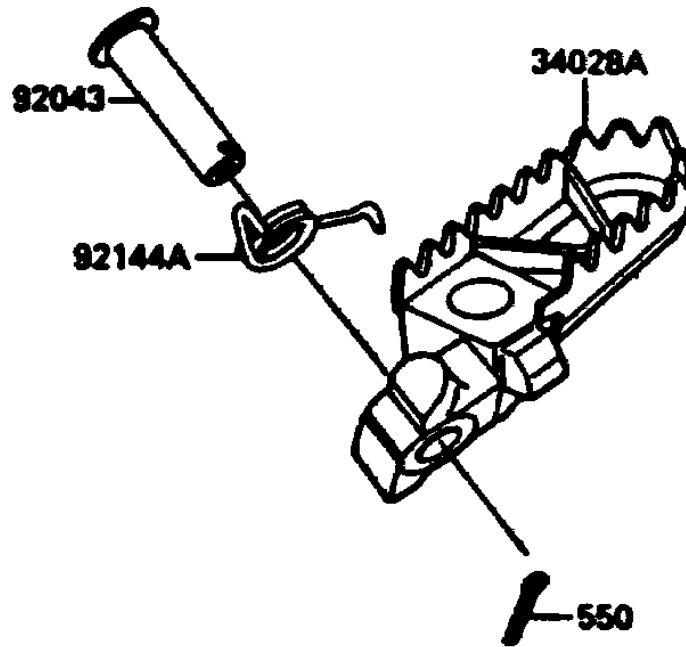

1989 KX125 PARTS DIAGRAM

Footrests

(F2160)

1989 KX125 PARTS LIST

Footrests

ITEM NAME	PART NUMBER	QUANTITY
BRACKET-STEP (Ref # 32054)	32054-1168	1
STEP,LH (Ref # 34028)	34028-1233	1
STEP,RH (Ref # 34028A)	34028-1234	1
PIN,10X45.5 (Ref # 92043)	92043-1372	2
SPRING,STEP,LH (Ref # 92144)	92144-1249	1
SPRING,STEP,RH (Ref # 92144A)	92144-1250	1
BOLT,SOCKET,10X20 (Ref # 92150)	92150-1255	2
PIN-COTTER,3.0X20 (Ref # 550)	550D3020	2