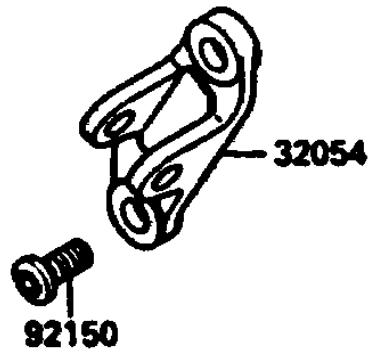

1989 KX125 PARTS DIAGRAM

Footrests

(F2160)

1989 KX125 PARTS LIST

Footrests

ITEM NAME	PART NUMBER	QUANTITY
BRACKET-STEP (Ref # 32054)	32054-1168	1
STEP,LH (Ref # 34028)	34028-1233	1
STEP,RH (Ref # 34028A)	34028-1234	1
PIN,10X45.5 (Ref # 92043)	92043-1372	2
SPRING,STEP,LH (Ref # 92144)	92144-1249	1
SPRING,STEP,RH (Ref # 92144A)	92144-1250	1
BOLT,SOCKET,10X20 (Ref # 92150)	92150-1255	2
PIN-COTTER,3.0X20 (Ref # 550)	550D3020	2