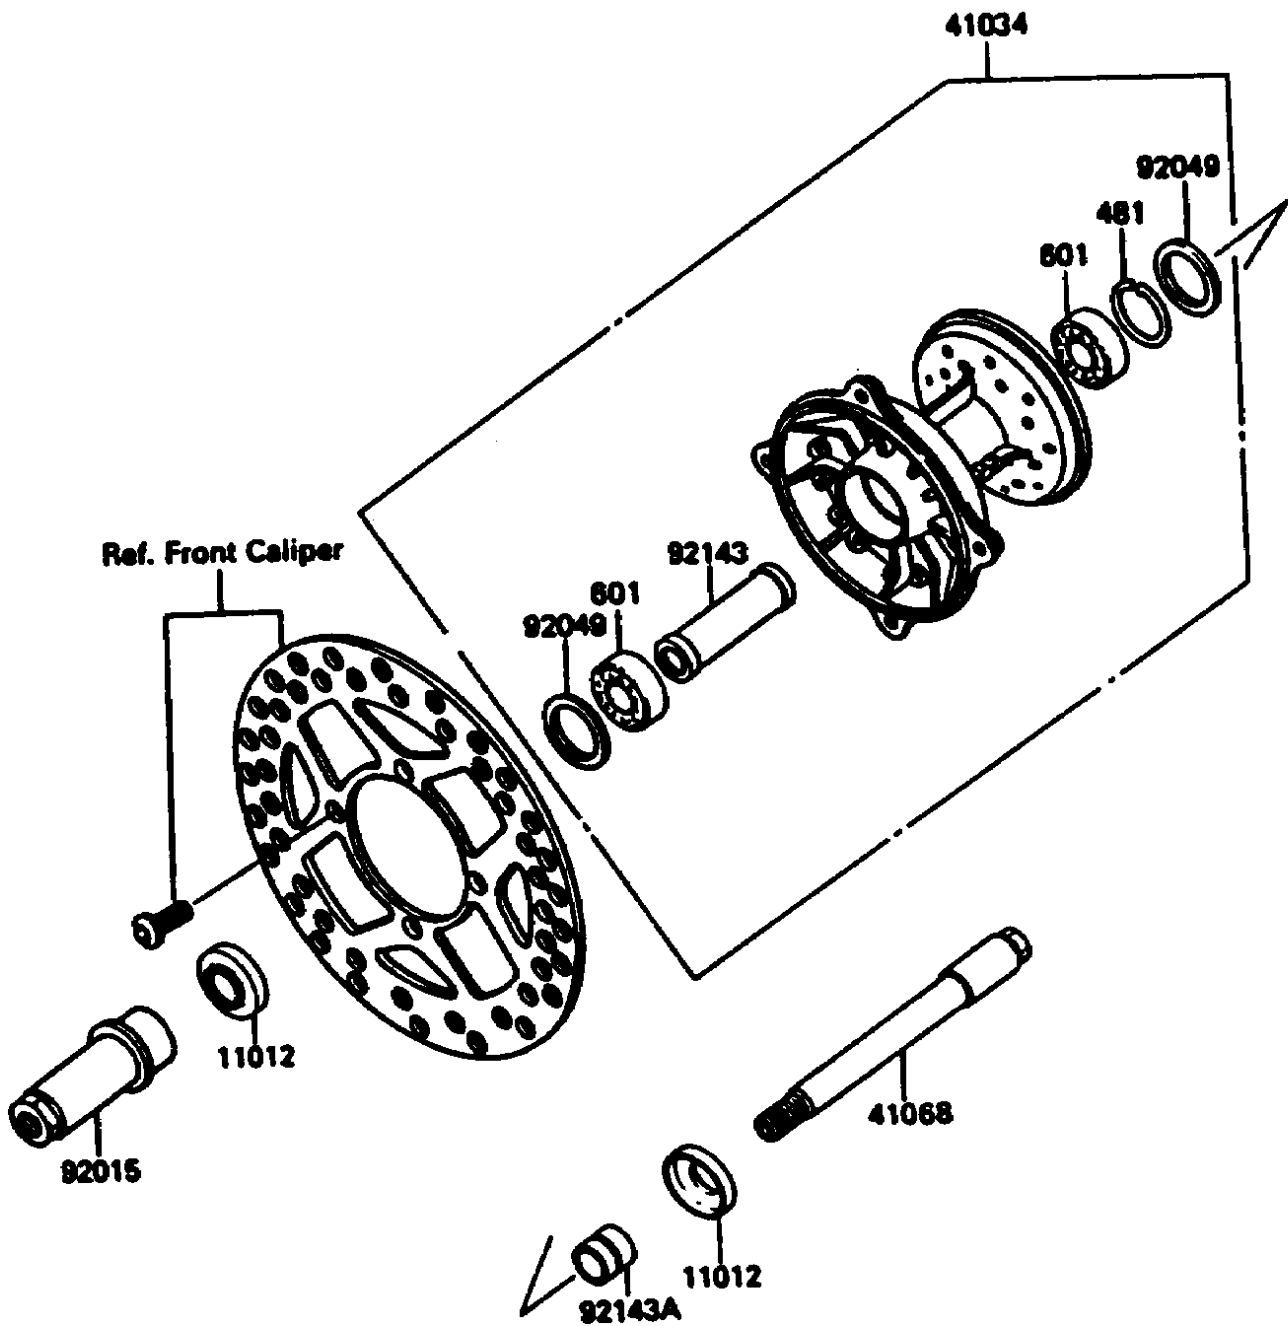

# 1989 KX125 PARTS DIAGRAM

Front Hub

(F2230.)

# 1989 KX125 PARTS LIST

## Front Hub

ITEM NAME	PART NUMBER	QUANTITY
CAP,FRONT AXLE (Ref # 11012)	11012-1580	2
DRUM-ASSY,FRONT BRAKE (Ref # 41034)	41034-1183	1
AXLE,FR (Ref # 41068)	41068-1276	1
NUT (Ref # 92015)	92015-1754	1
SEAL-OIL,BSNC2 22404 (Ref # 92049)	92049-1204	2
COLLAR,FR BRAKE DRUM,L=68 (Ref # 92143)	92143-1257	1
COLLAR,FR AXLE,L=18 (Ref # 92143A)	92143-1297	1
CIRCLIP-TYPE-C,40MM (Ref # 481)	481J4000	1
BEARING-BALL,#6203UG (Ref # 601)	601B6203UG	2