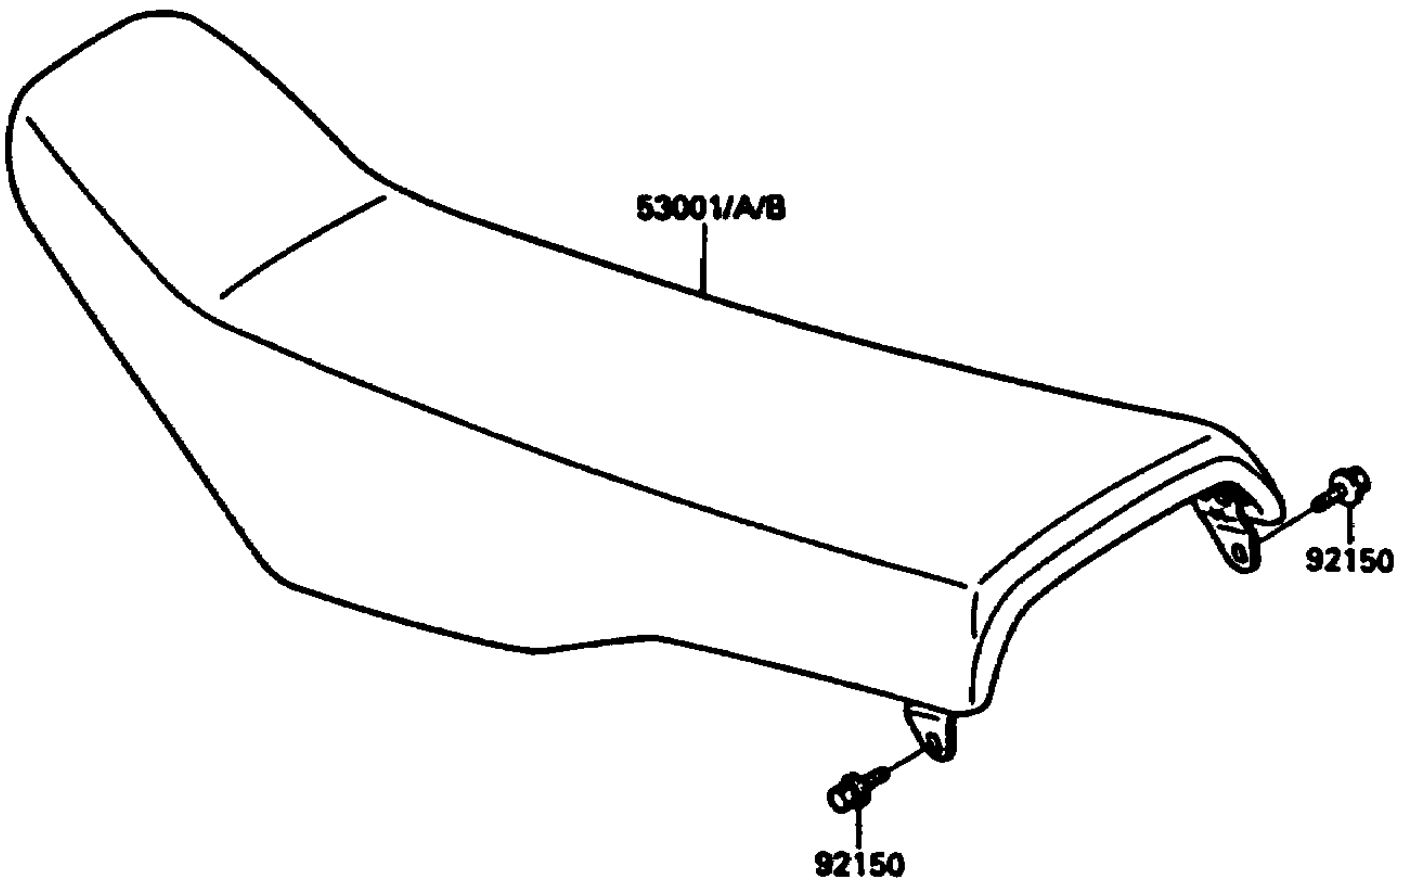

1989 KX125 PARTS DIAGRAM

Seat

(F2510)

1989 KX125 PARTS LIST

Seat

ITEM NAME	PART NUMBER	QUANTITY
SEAT-ASSY,LOW HEIGHT,BLUE (Ref # 53001)	53001-1576-MD	1
SEAT-ASSY,MIDDLE HEIGHT,BLUE (Ref # 53001A)	53001-1577-MD	1
SEAT-ASSY,HIGH HEIGHT,BLUE (Ref # 53001B)	53001-1578-MD	1
BOLT,FLANGED,6X20 (Ref # 92150)	92150-1131	2