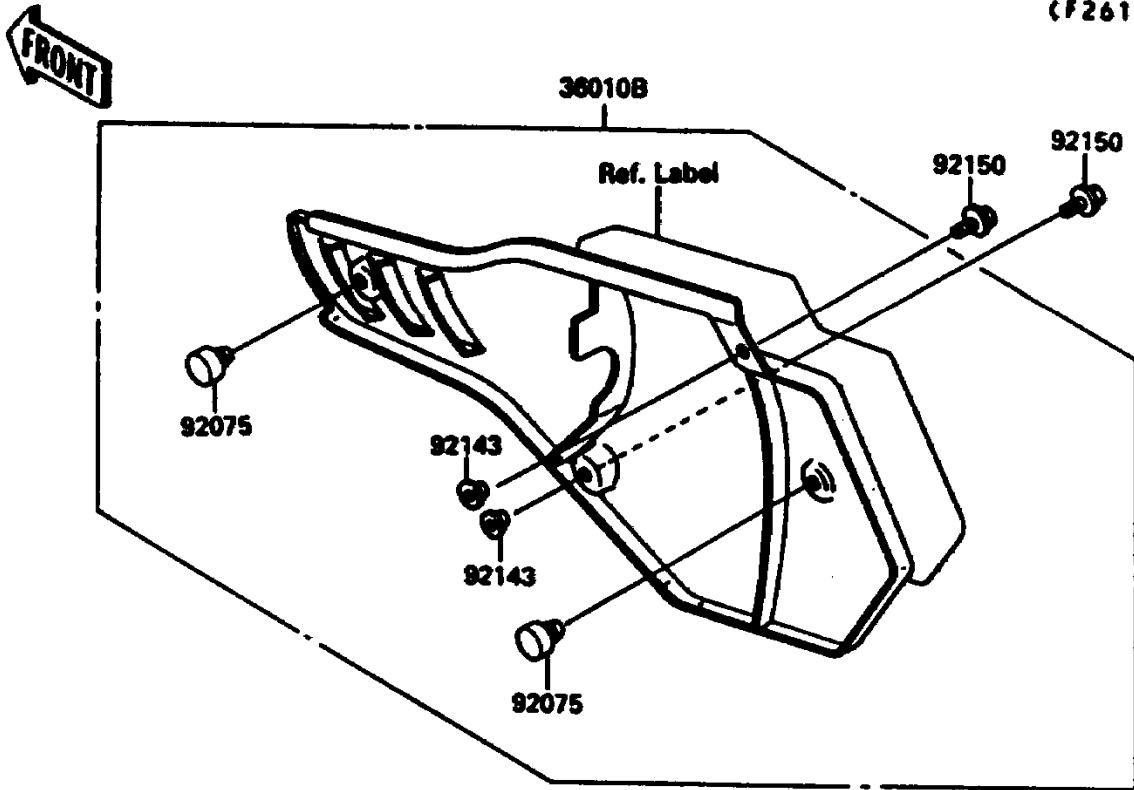

1989 KX125 PARTS DIAGRAM

Side Covers

(F2611)

1989 KX125 PARTS LIST

Side Covers

ITEM NAME	PART NUMBER	QUANTITY
COVER-SIDE,LH,L.GREEN (Ref # 36010)	36010-5023-6W	1
COVER-SIDE,RH,L.GREEN (Ref # 36010B)	36010-5135-6W	1
DAMPER (Ref # 92075)	92075-1598	2
COLLAR (Ref # 92143)	92143-1196	4
BOLT,FLANGED,6X20 (Ref # 92150)	92150-1131	4