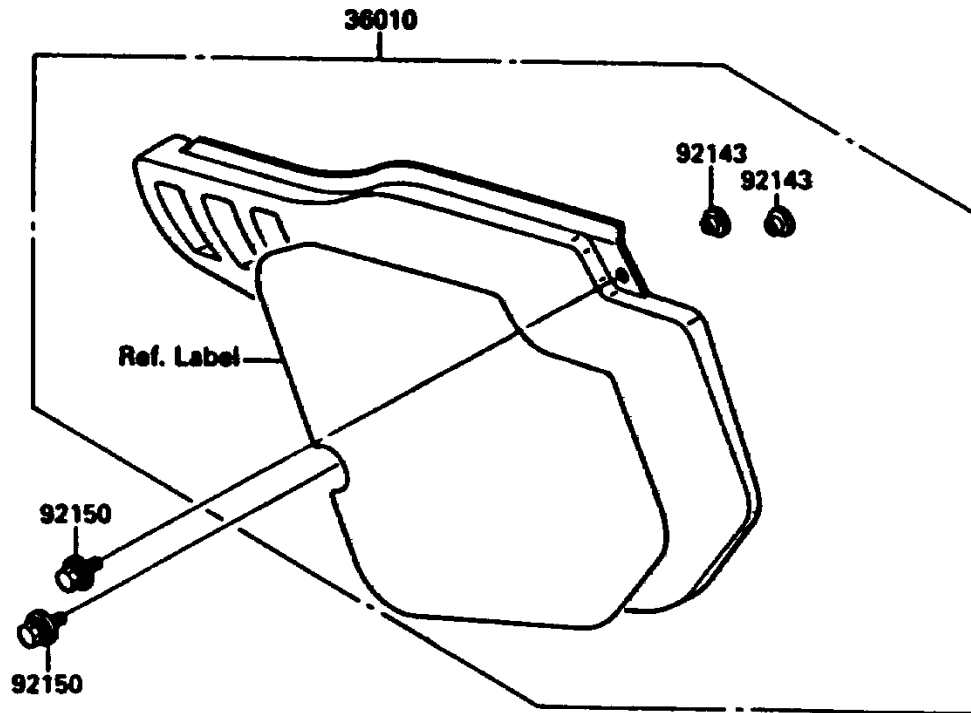

1989 KX125 PARTS DIAGRAM

Side Covers

(F2611)

1989 KX125 PARTS LIST

Side Covers

ITEM NAME	PART NUMBER	QUANTITY
COVER-SIDE,LH,L.GREEN (Ref # 36010)	36010-5023-6W	1
COVER-SIDE,RH,L.GREEN (Ref # 36010B)	36010-5135-6W	1
DAMPER (Ref # 92075)	92075-1598	2
COLLAR (Ref # 92143)	92143-1196	4
BOLT,FLANGED,6X20 (Ref # 92150)	92150-1131	4