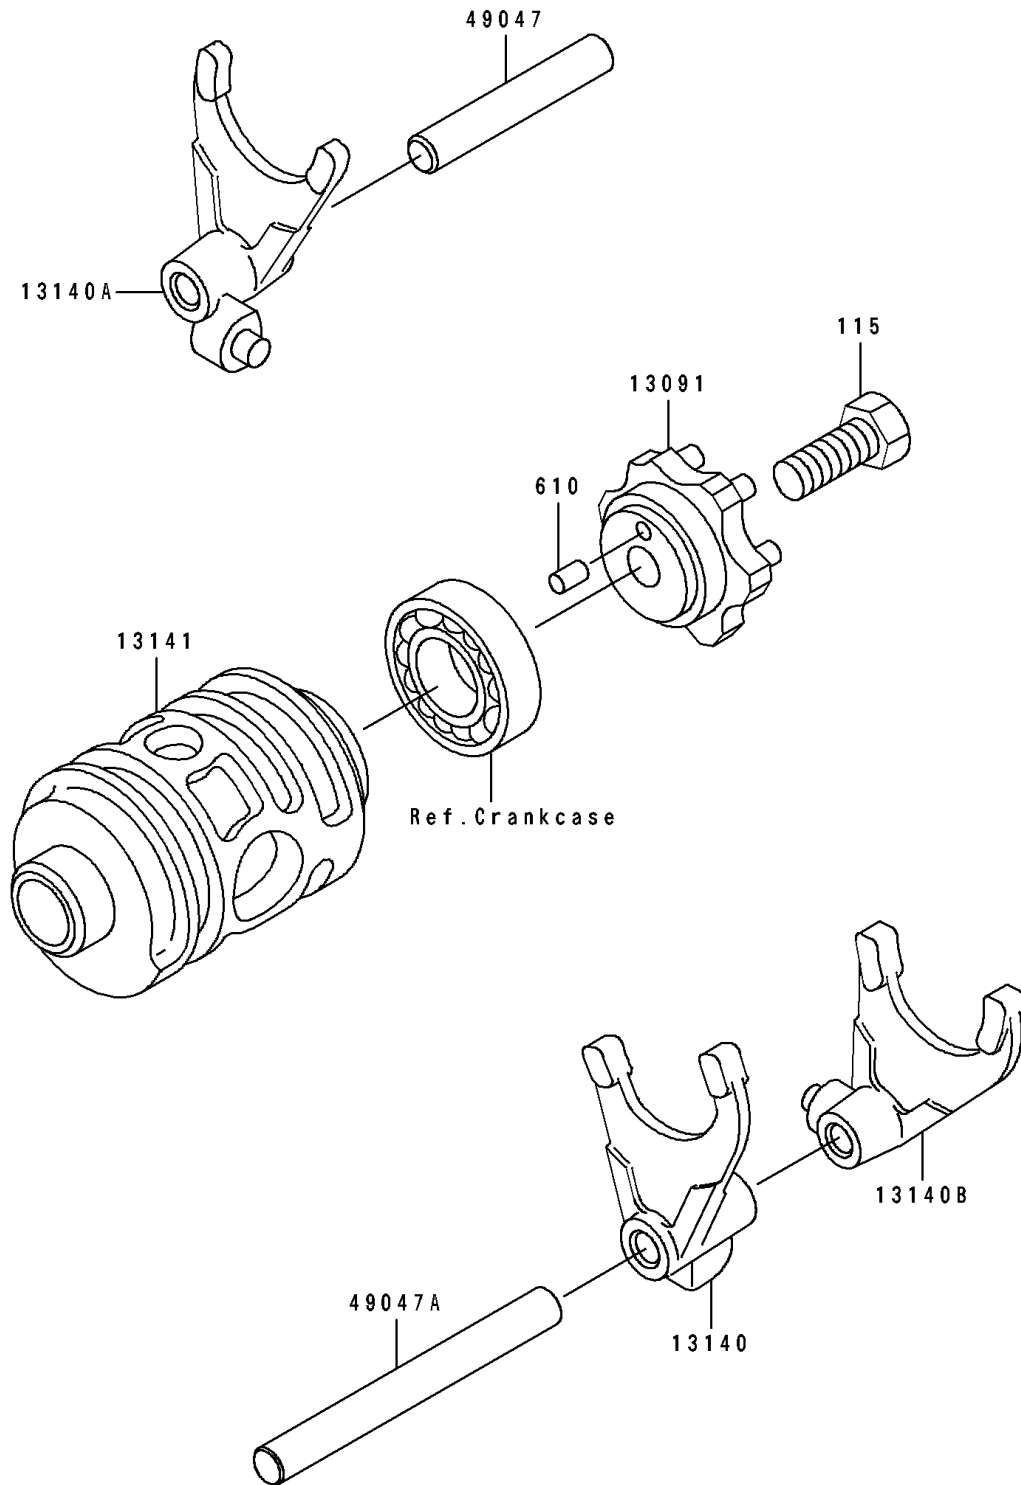

# 1991 KX125 PARTS DIAGRAM

Change Drum/Shift Fork

E1362

# 1991 KX125 PARTS LIST

## Change Drum/Shift Fork

ITEM NAME	PART NUMBER	QUANTITY
HOLDER,CHANGE DRUM (Ref # 13091)	13091-1555	1
FORK-SHIFT,2ND&3RD (Ref # 13140)	13140-1070	1
FORK-SHIFT,5TH&TOP (Ref # 13140A)	13140-1123	1
FORK-SHIFT,LOW&4TH (Ref # 13140B)	13140-1124	1
DRUM-CHANGE (Ref # 13141)	13141-1145	1
ROD-SHIFT,8X58 (Ref # 49047)	49047-1017	1
ROD-SHIFT,8X79.5 (Ref # 49047A)	49047-1018	1
BOLT-SMALL-UPSET,8X18 (Ref # 115)	115G0818	1
ROLLER,4X8 (Ref # 610)	610A0408	1