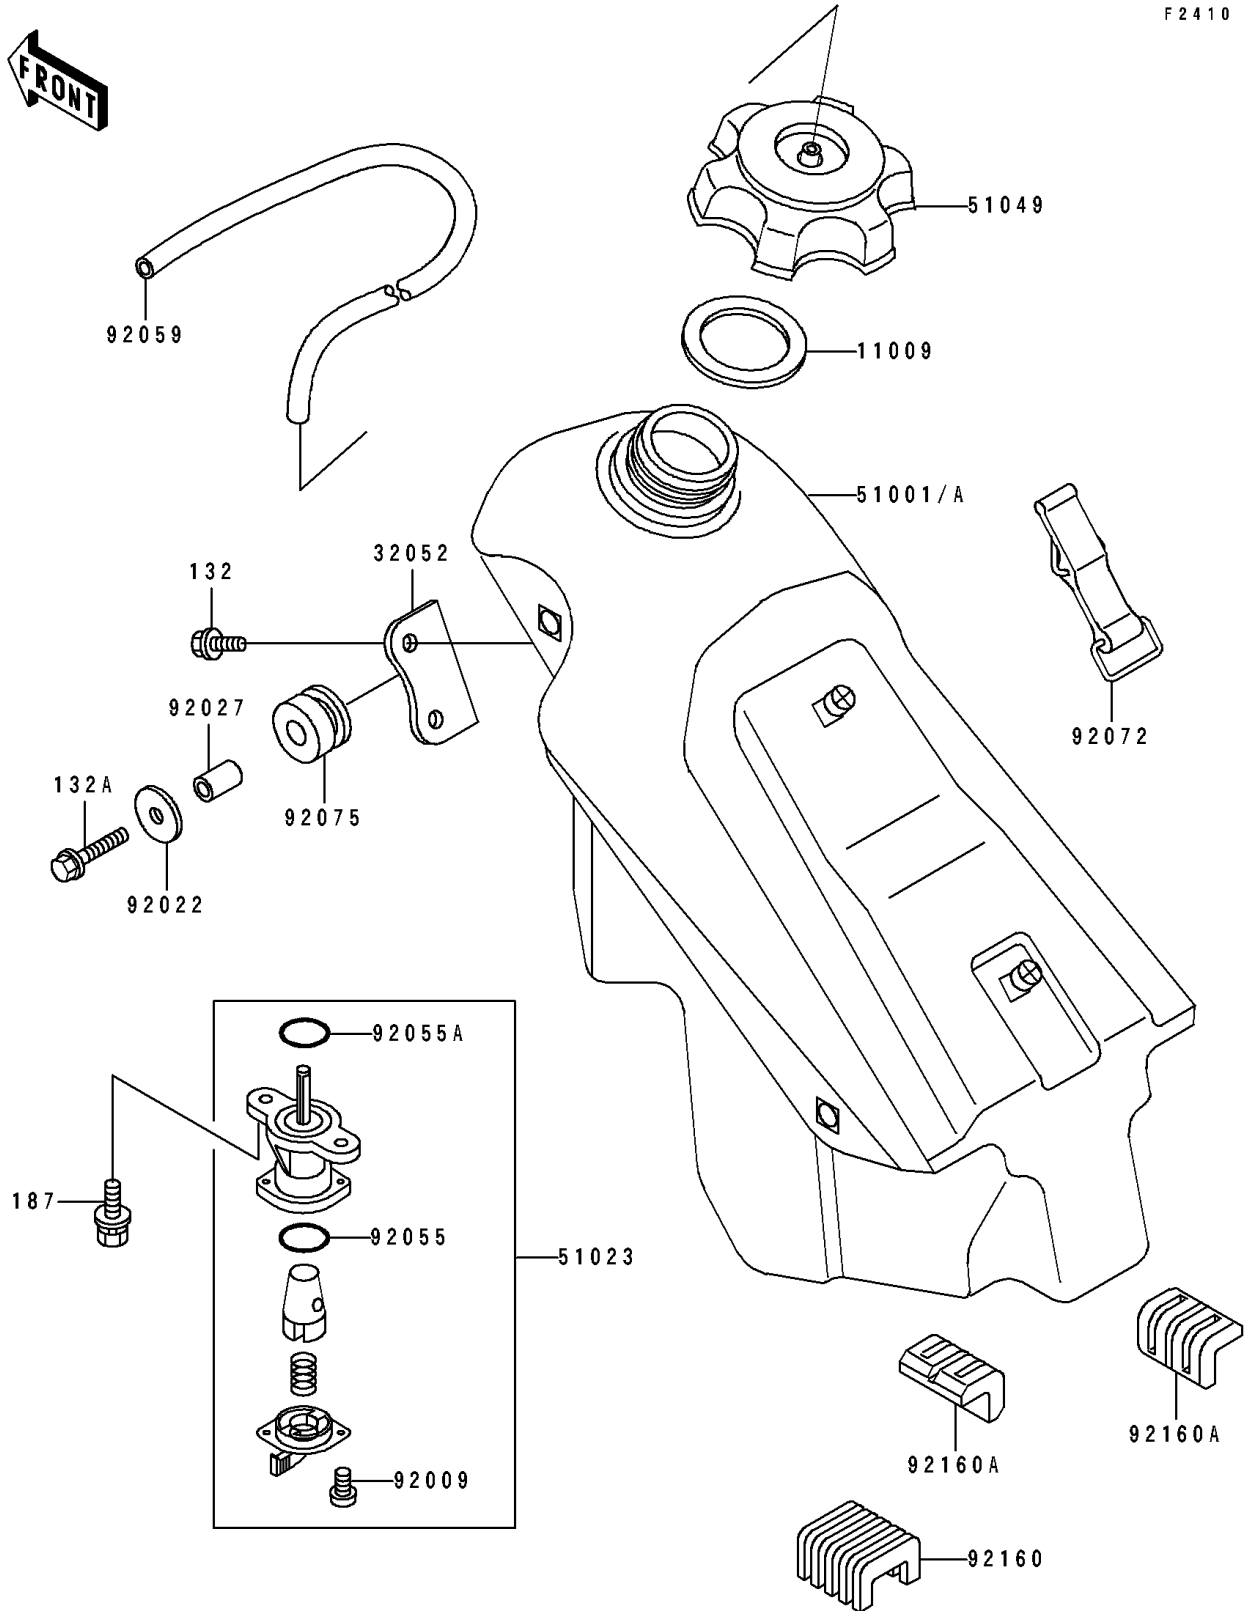

1991 KX125 PARTS DIAGRAM

Fuel Tank

F2410

1991 KX125 PARTS LIST

Fuel Tank

ITEM NAME	PART NUMBER	QUANTITY
GASKET,FUEL TANK CAP (Ref # 11009)	11009-1622	1
BRACKET-TANK (Ref # 32052)	32052-1169	1
TANK-COMP-FUEL,L.GREEN (Ref # 51001A)	51001-1340-6W	1
TAP-ASSY,FUEL (Ref # 51023)	51023-1115	1
CAP-TANK,FUEL (Ref # 51049)	51049-1089	1
SCREW,3X8 (Ref # 92009)	92009-1386	2
WASHER,6.5X24X2 (Ref # 92022)	92022-1690	1
COLLAR,6.8X10X17 (Ref # 92027)	92027-1833	1
RING-O,FUEL TAP LEVER (Ref # 92055)	92055-1299	1
RING-O,FUEL TAP PACKING (Ref # 92055A)	92055-1300	1
TUBE,5X9X350 (Ref # 92059)	92059-1265	1
BAND,FUEL TANK (Ref # 92072)	92072-1229	1
DAMPER (Ref # 92075)	92075-1660	1
DAMPER,FUEL TANK (Ref # 92160)	92160-1171	4
DAMPER,FUEL TANK (Ref # 92160A)	92160-1221	2
BOLT-FLANGED-SMALL (Ref # 132)	132G0612	2
BOLT-FLANGED-SMALL (Ref # 132A)	132G0630	1
BOLT-UPSET-WSP (Ref # 187)	187B0616	2