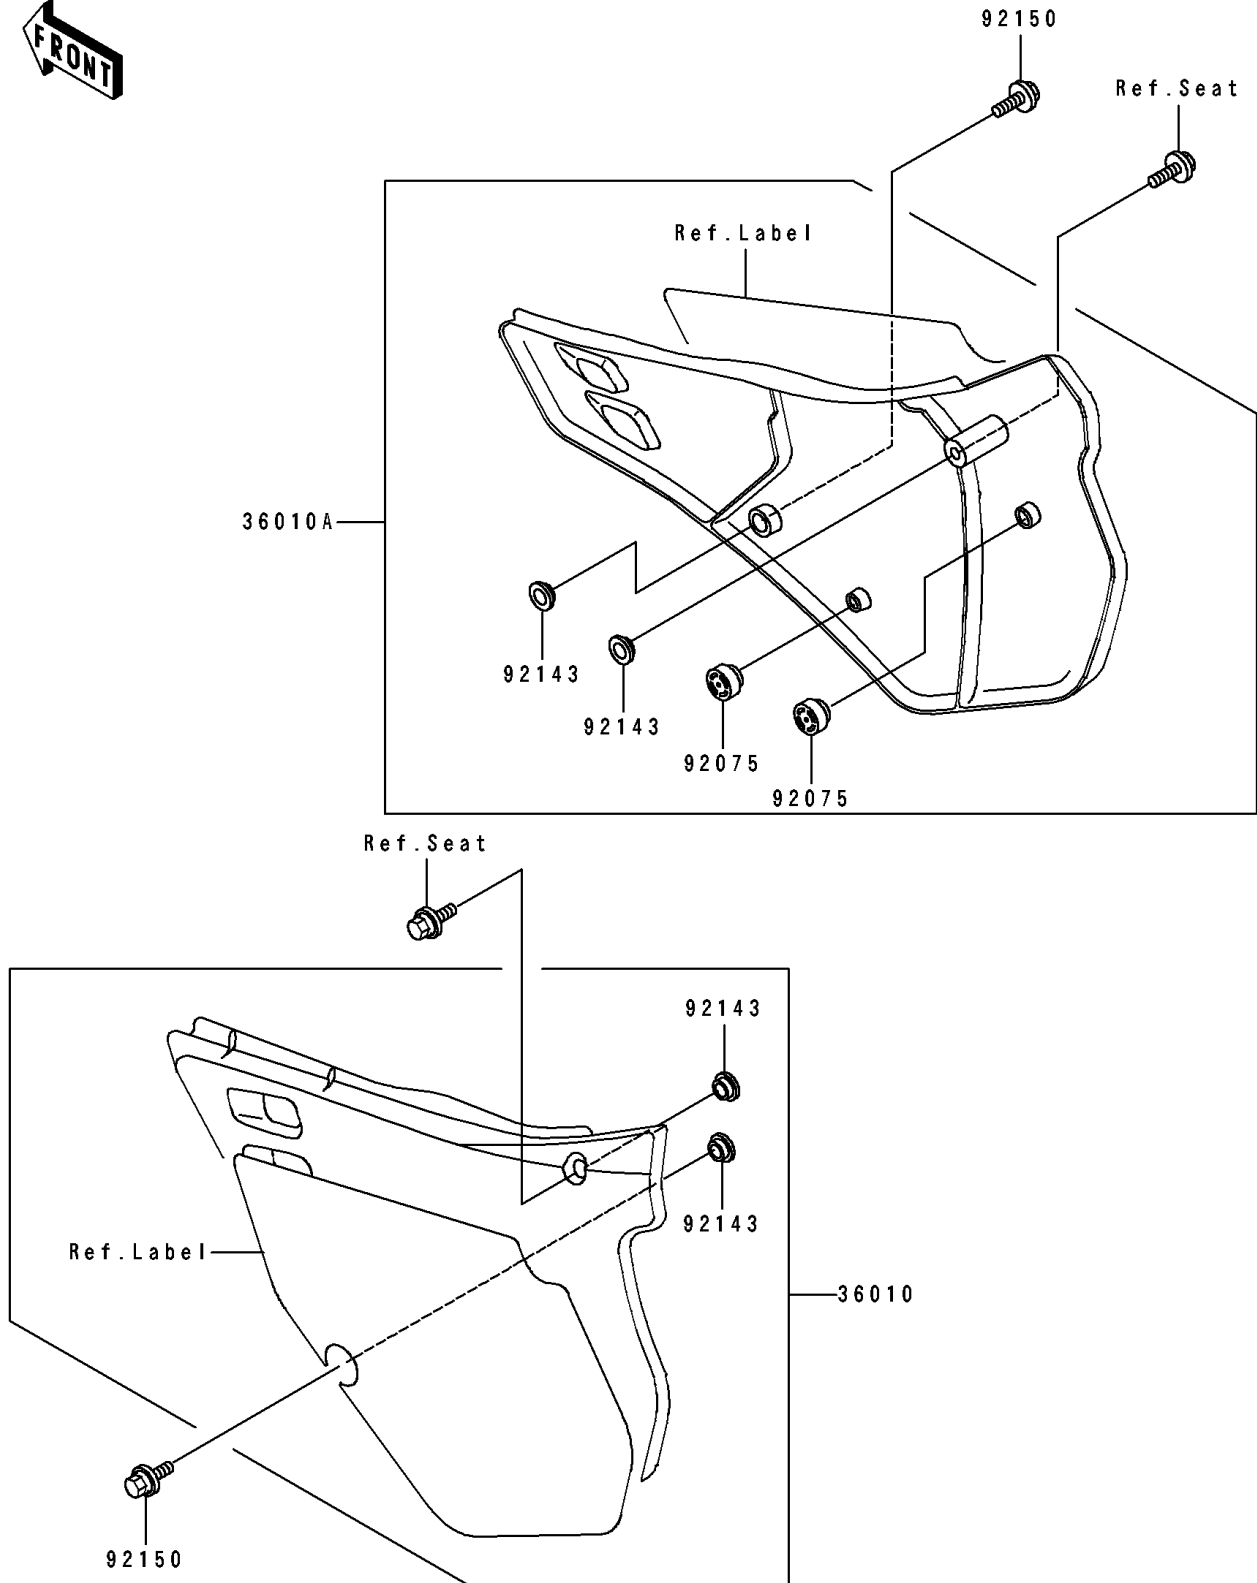

# 1990 KX125 PARTS DIAGRAM

Side Cover

F2611

# 1990 KX125 PARTS LIST

## Side Cover

ITEM NAME	PART NUMBER	QUANTITY
COVER-SIDE,LH,L.GREEN (Ref # 36010)	36010-5289-6W	1
COVER-SIDE,RH,L.GREEN (Ref # 36010A)	36010-5290-6W	1
DAMPER (Ref # 92075)	92075-1598	2
COLLAR (Ref # 92143)	92143-1196	4
BOLT,6X20 (Ref # 92150)	92150-1339	2