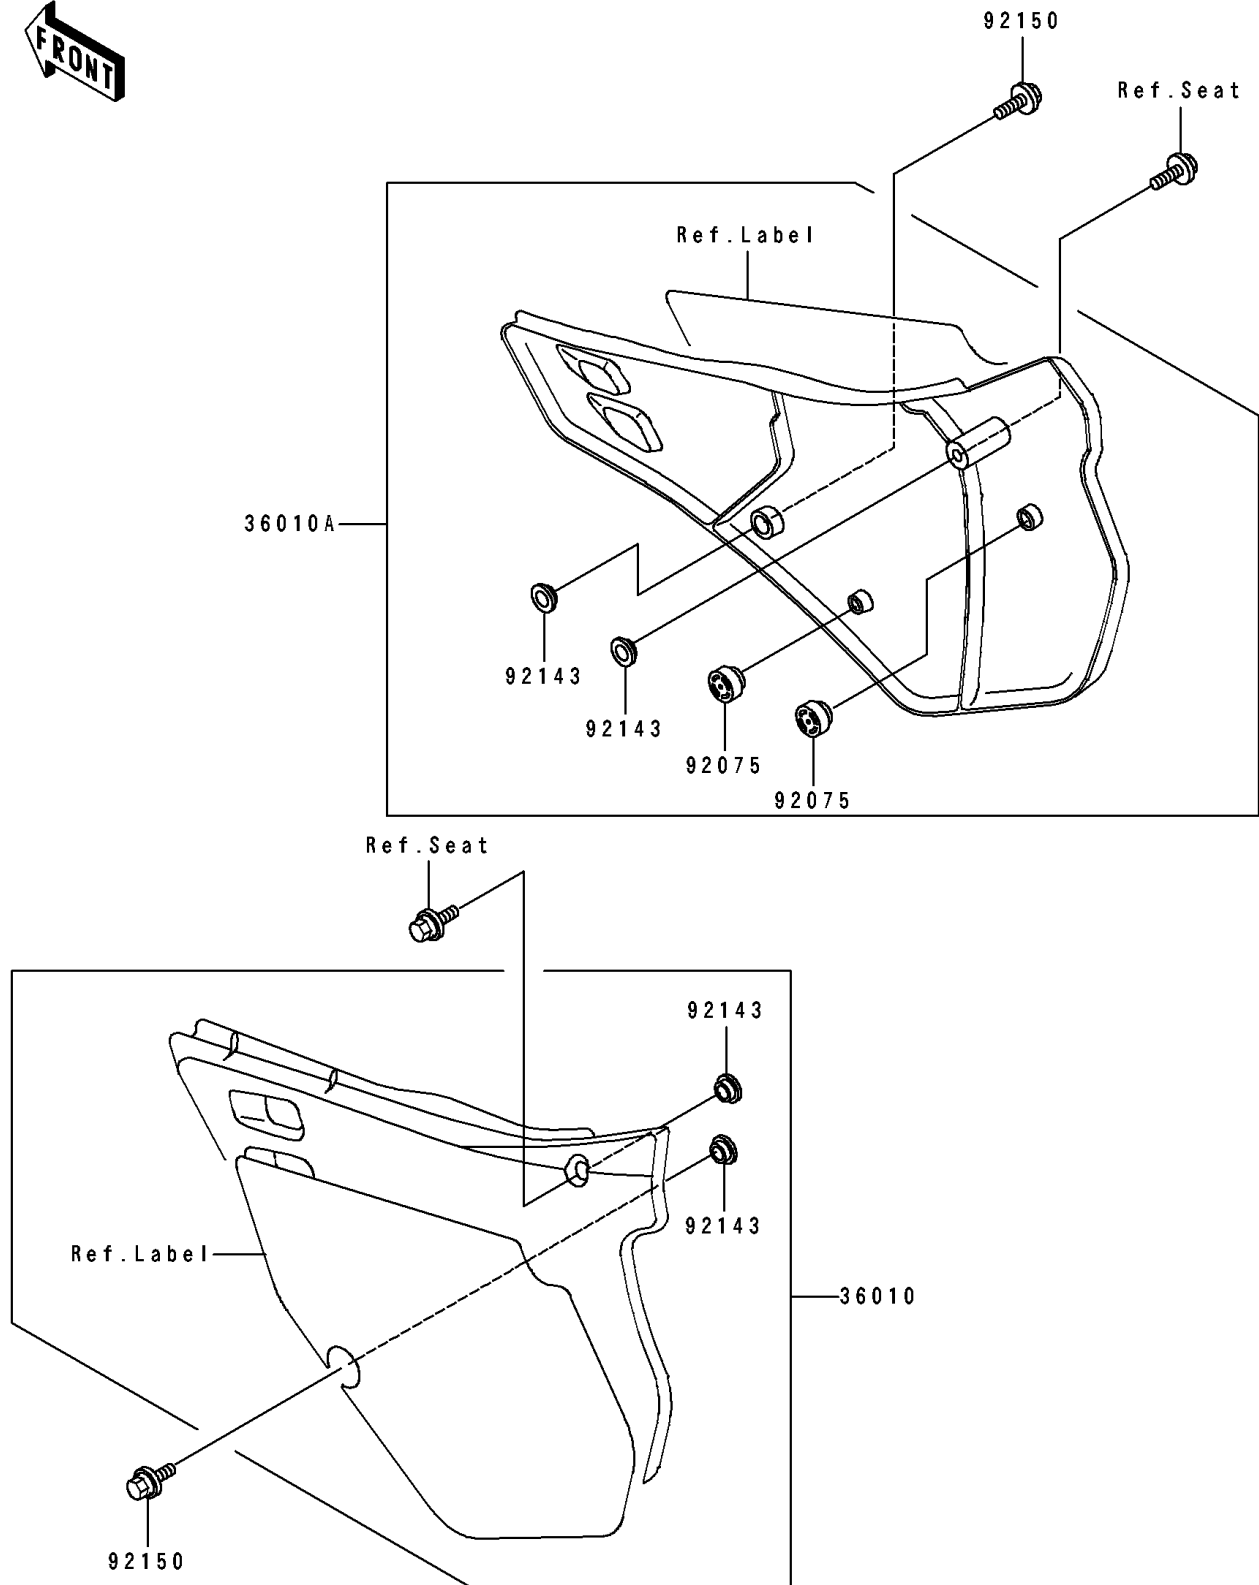

1991 KX125 PARTS DIAGRAM

Side Cover

F2611

1991 KX125 PARTS LIST

Side Cover

ITEM NAME	PART NUMBER	QUANTITY
COVER-SIDE,LH,L.GREEN (Ref # 36010)	36010-5289-6W	1
COVER-SIDE,RH,L.GREEN (Ref # 36010A)	36010-5290-6W	1
DAMPER (Ref # 92075)	92075-1598	2
COLLAR (Ref # 92143)	92143-1196	4
BOLT,6X20 (Ref # 92150)	92150-1339	2