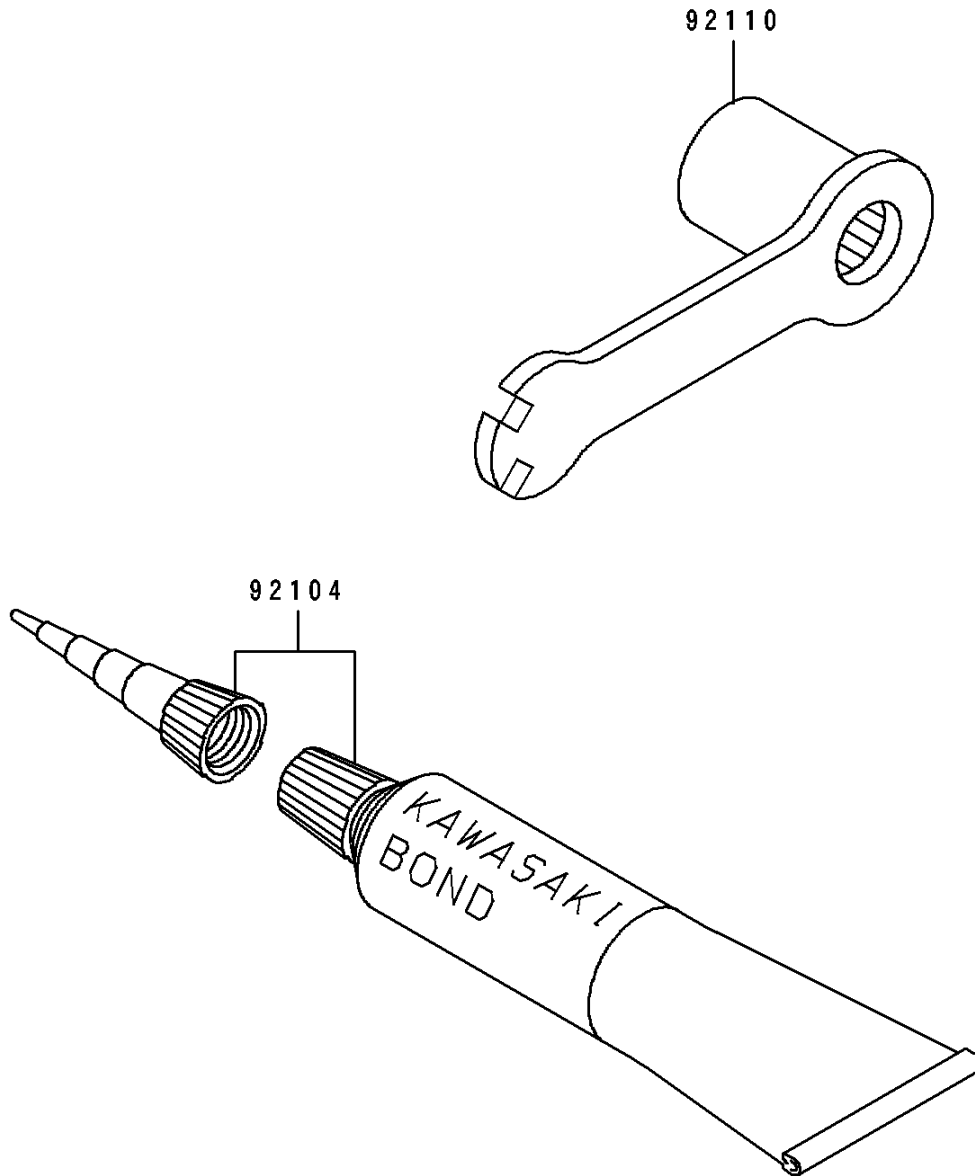

1991 KX125 PARTS DIAGRAM

Tool

F2810

1991 KX125 PARTS LIST

Tool

ITEM NAME	PART NUMBER	QUANTITY
GASKET-LIQUID,TUBE,100G,SILVER (Ref # 92104)	92104-002	1
TOOL-WRENCH,BOX,21MM&SPOKE (Ref # 92110)	92110-1141	1