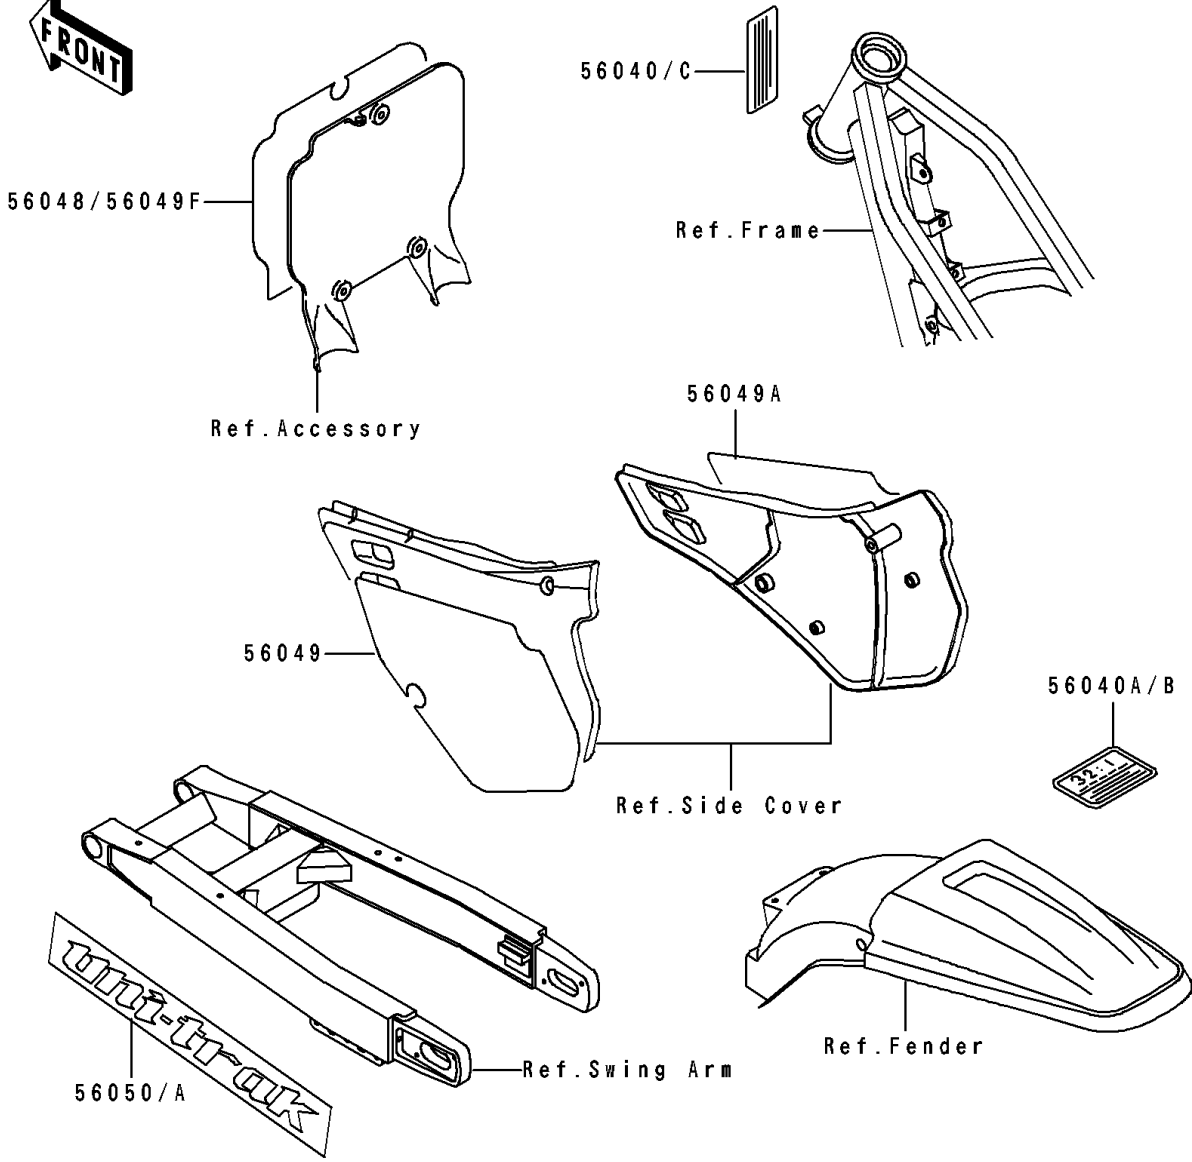

1990 KX125 PARTS DIAGRAM

Label

F2860

('90)

('91)

1990 KX125 PARTS LIST

Label

ITEM NAME	PART NUMBER	QUANTITY
LABEL-WARNING,NOISE (Ref # 56040)	56040-1101	1
LABEL-WARNING,GASOLINE/OIL (Ref # 56040A)	56040-1129	1
LABEL-WARNING,GASOLINE/OIL (Ref # 56040B)	56040-1306	1
LABEL-WARNING,WARRANTY (Ref # 56040C)	56040-1307	1
PATTERN,NUMBER PLATE (Ref # 56048)	56048-1506	1
PATTERN,SIDE COVER,LH (Ref # 56049)	56049-1314	1
PATTERN,SIDE COVER,RH (Ref # 56049A)	56049-1315	1
PATTERN,SHROUD,LH (Ref # 56049B)	56049-1316	1
PATTERN,SHROUD,RH (Ref # 56049C)	56049-1317	1
MARK,SWING ARM,UNI-TRAK (Ref # 56050)	56050-1427	2