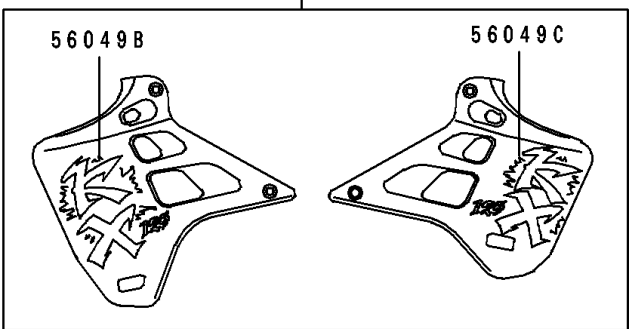

1990 KX125 PARTS DIAGRAM

Label

F2860

('90)

('91)

1990 KX125 PARTS LIST

Label

ITEM NAME	PART NUMBER	QUANTITY
LABEL-WARNING,NOISE (Ref # 56040)	56040-1101	1
LABEL-WARNING,GASOLINE/OIL (Ref # 56040A)	56040-1129	1
LABEL-WARNING,GASOLINE/OIL (Ref # 56040B)	56040-1306	1
LABEL-WARNING,WARRANTY (Ref # 56040C)	56040-1307	1
PATTERN,NUMBER PLATE (Ref # 56048)	56048-1506	1
PATTERN,SIDE COVER,LH (Ref # 56049)	56049-1314	1
PATTERN,SIDE COVER,RH (Ref # 56049A)	56049-1315	1
PATTERN,SHROUD,LH (Ref # 56049B)	56049-1316	1
PATTERN,SHROUD,RH (Ref # 56049C)	56049-1317	1
MARK,SWING ARM,UNI-TRAK (Ref # 56050)	56050-1427	2