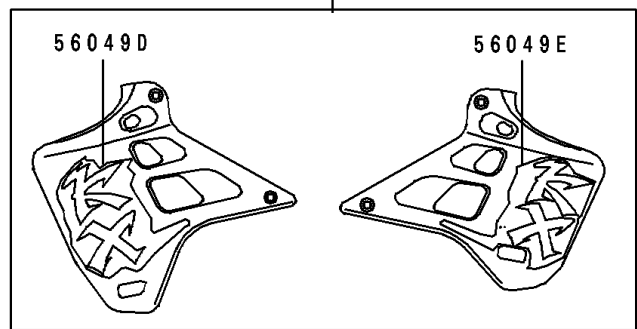

1990 KX125 PARTS DIAGRAM

Label

F2860

('90)

('91)

1990 KX125 PARTS LIST

Label

ITEM NAME	PART NUMBER	QUANTITY
LABEL-WARNING,NOISE (Ref # 56040)	56040-1101	1
LABEL-WARNING,GASOLINE/OIL (Ref # 56040A)	56040-1129	1
LABEL-WARNING,GASOLINE/OIL (Ref # 56040B)	56040-1306	1
LABEL-WARNING,WARRANTY (Ref # 56040C)	56040-1307	1
PATTERN,NUMBER PLATE (Ref # 56048)	56048-1506	1
PATTERN,SIDE COVER,LH (Ref # 56049)	56049-1314	1
PATTERN,SIDE COVER,RH (Ref # 56049A)	56049-1315	1
PATTERN,SHROUD,LH (Ref # 56049B)	56049-1316	1
PATTERN,SHROUD,RH (Ref # 56049C)	56049-1317	1
MARK,SWING ARM,UNI-TRAK (Ref # 56050)	56050-1427	2