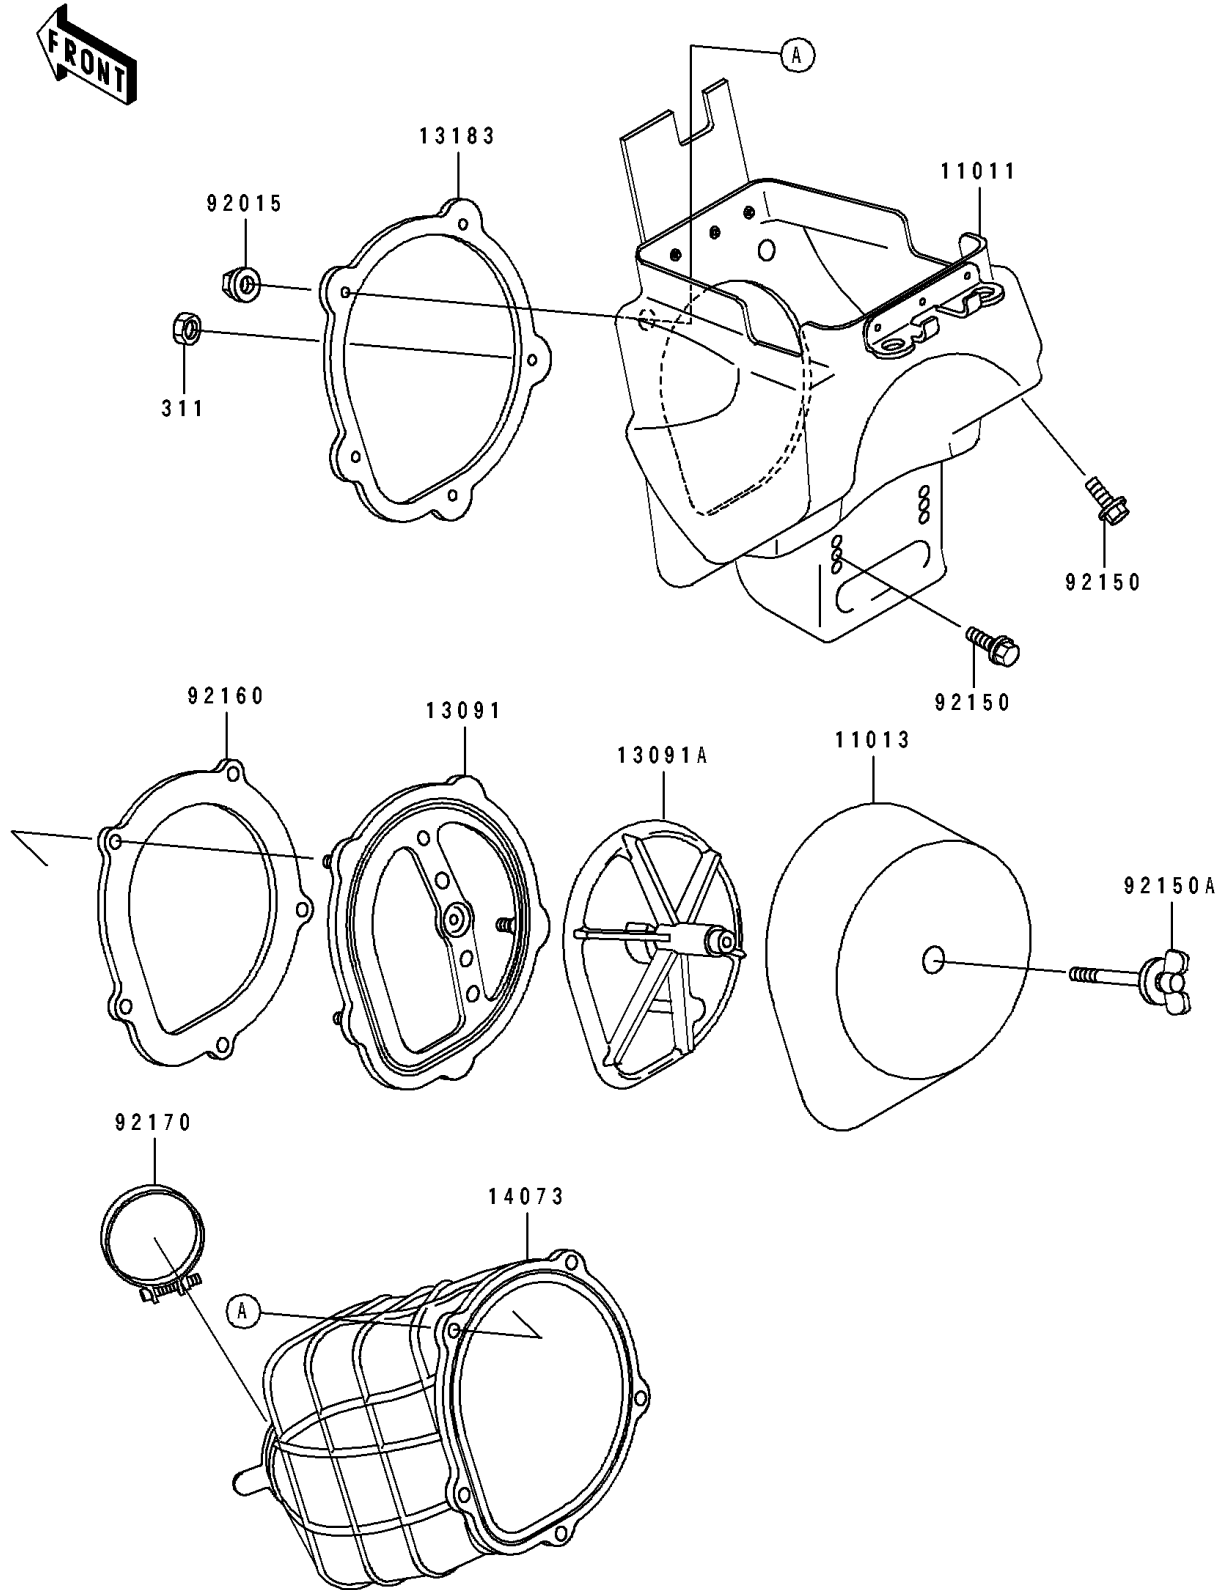

1992 KX125 PARTS DIAGRAM

Air Filter

E1130

1992 KX125 PARTS LIST

Air Filter

| ITEM NAME | PART NUMBER | QUANTITY |
|----------------------------------|-------------|----------|
| CASE-AIR FILTER (Ref # 11011) | 11011-1370 | 1 |
| ELEMENT-AIR FILTER (Ref # 11013) | 11013-1219 | 1 |
| HOLDER,AIR FILTER (Ref # 13091) | 13091-1784 | 1 |
| HOLDER,ELEMENT (Ref # 13091A) | 13091-1785 | 1 |
| PLATE,DUCT FITTING (Ref # 13183) | 13183-1788 | 1 |
| DUCT,AIR FILTER (Ref # 14073) | 14073-1509 | 1 |
| NUT,FLANGED,5MM (Ref # 92015) | 92015-1259 | 4 |
| BOLT,FLANGED,6X16 (Ref # 92150) | 92150-1506 | 4 |
| BOLT,WING (Ref # 92150A) | 92150-1565 | 1 |
| DAMPER,DUCT SEAL (Ref # 92160) | 92160-1331 | 1 |
| CLAMP,AIR FILTER (Ref # 92170) | 92170-1299 | 1 |
| NUT-HEX (Ref # 311) | 311H0500 | 1 |