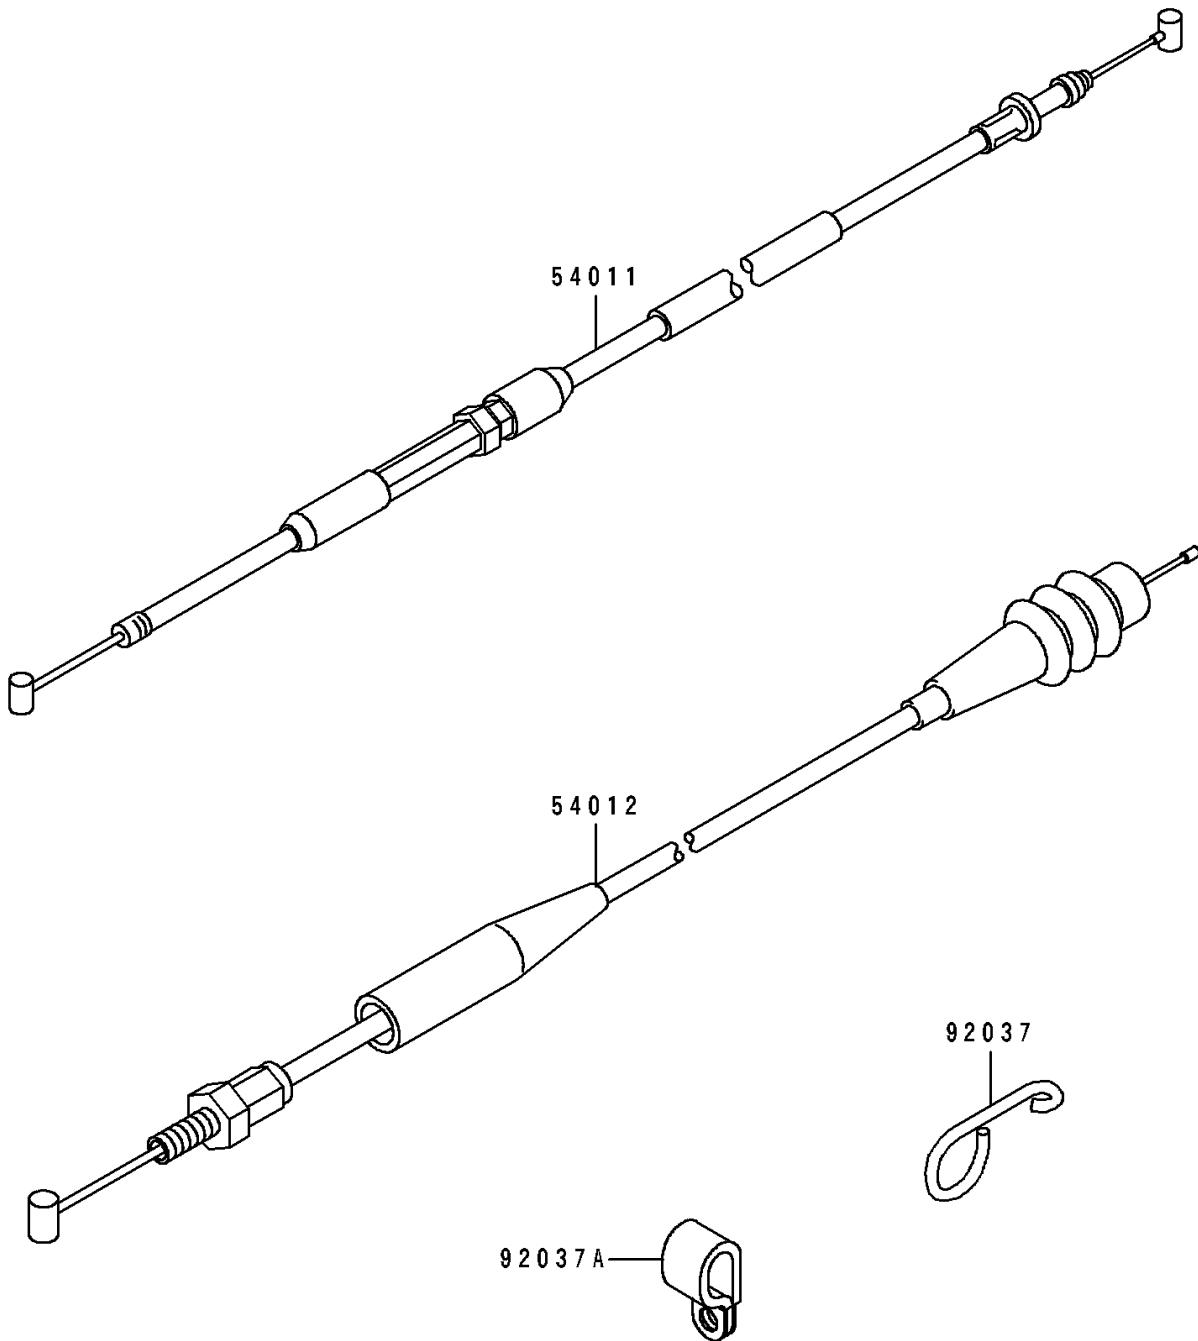

1992 KX125 PARTS DIAGRAM

Cable

F 2 5 4 0

1992 KX125 PARTS LIST

Cable

ITEM NAME	PART NUMBER	QUANTITY
CABLE-CLUTCH (Ref # 54011)	54011-1262	1
CABLE-THROTTLE (Ref # 54012)	54012-1432	1
CLAMP,CABLE (Ref # 92037)	92037-1064	1
CLAMP (Ref # 92037A)	92037-1608	1