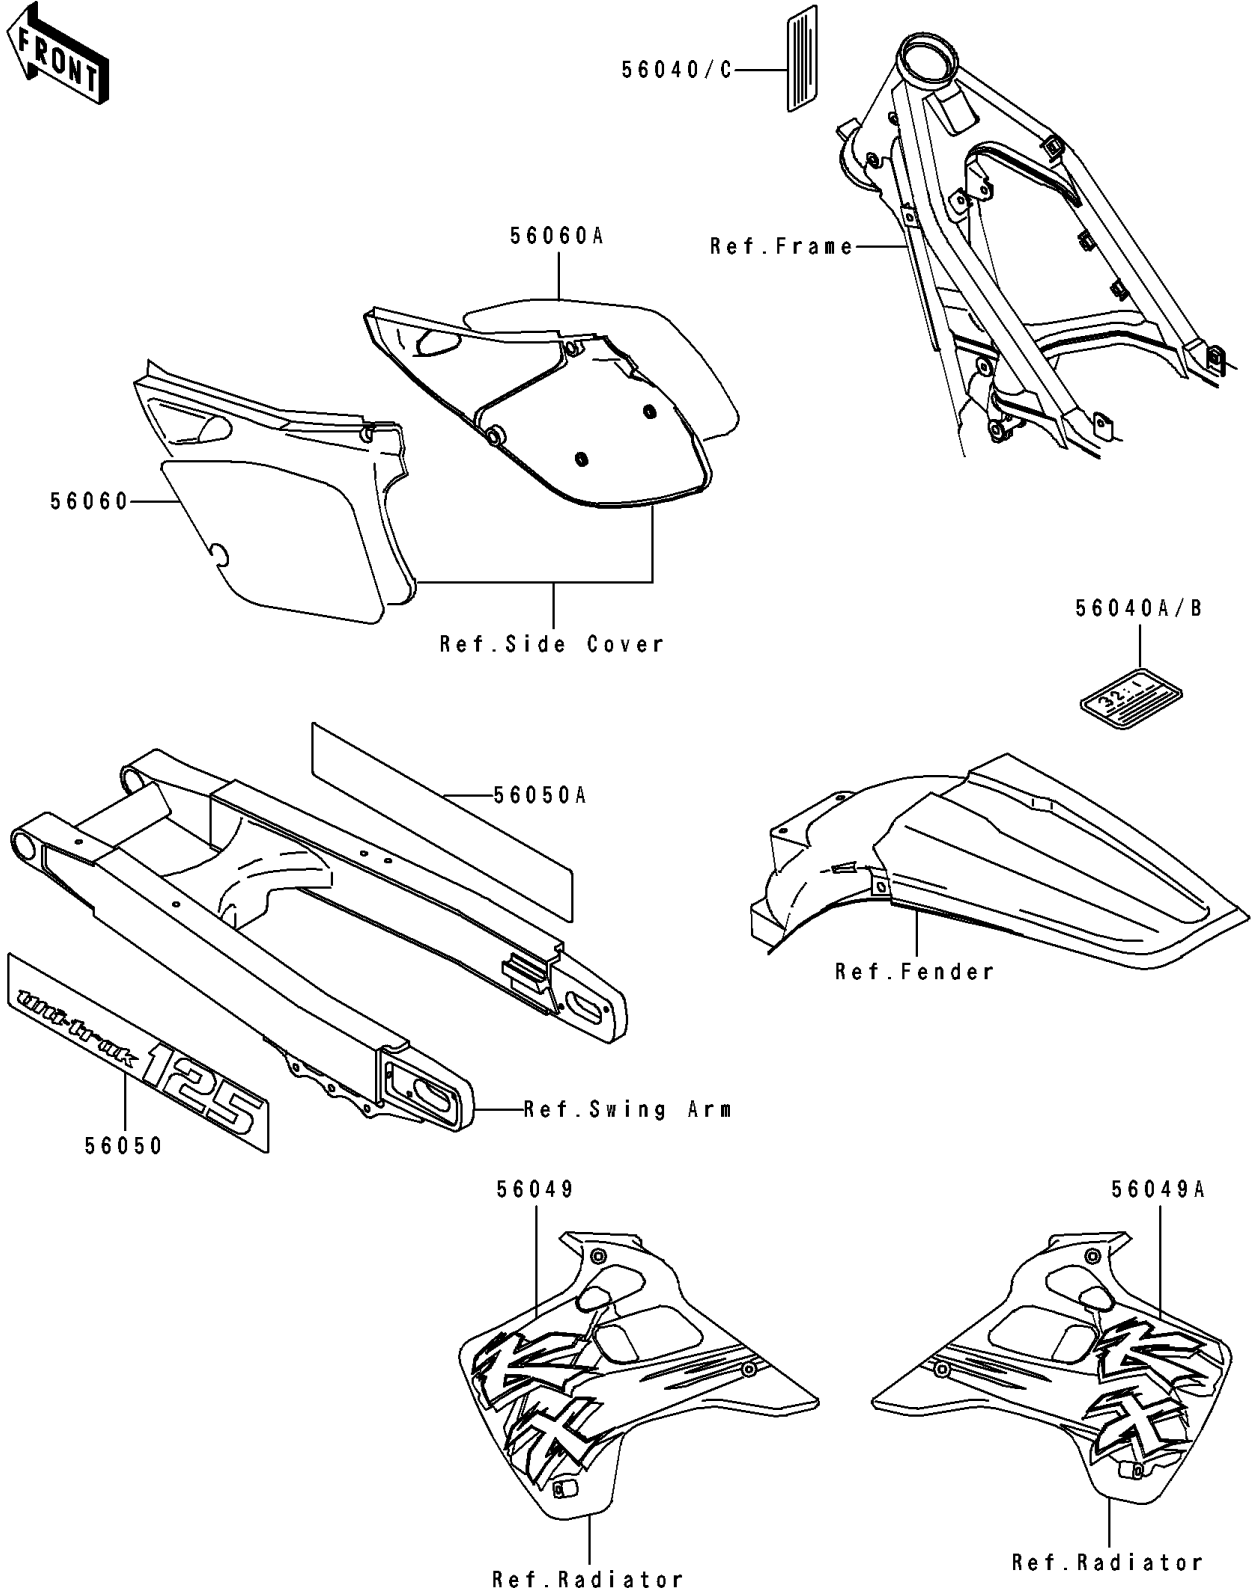

1992 KX125 PARTS DIAGRAM

Label

F 2860

1992 KX125 PARTS LIST

Label

ITEM NAME	PART NUMBER	QUANTITY
LABEL-WARNING,NOISE (Ref # 56040)	56040-1101	1
LABEL-WARNING,GASOLINE/OIL (Ref # 56040A)	56040-1129	1
LABEL-WARNING,GASOLINE/OIL (Ref # 56040B)	56040-1306	1
LABEL-WARNING,WARRANTY (Ref # 56040C)	56040-1335	1
PATTERN,SHROUD,LH (Ref # 56049)	56049-1998	1
PATTERN,SHROUD,RH (Ref # 56049A)	56049-1999	1
MARK,SWING ARM,LH,UNI-TRAK 125 (Ref # 56050)	56050-1733	1
MARK,SWING ARM,RH,125 UNI-TRAK (Ref # 56050A)	56050-1734	1
PATTERN,SIDE COVER,LH (Ref # 56060)	56060-1001	1
PATTERN,SIDE COVER,RH (Ref # 56060A)	56060-1002	1