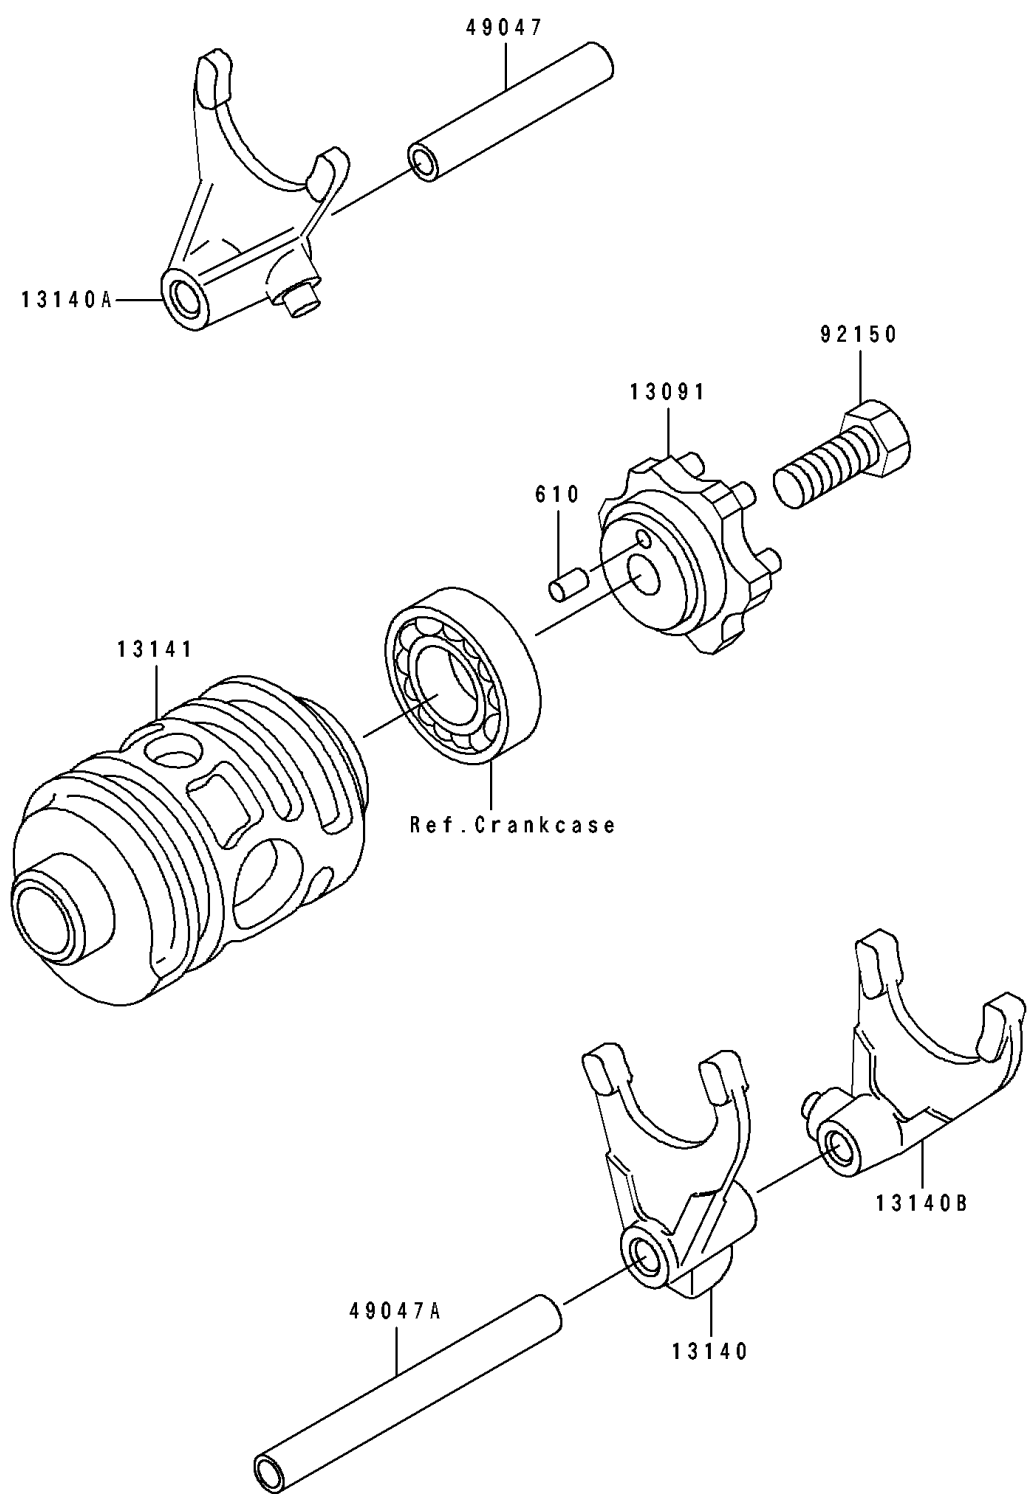

# 1993 KX125 PARTS DIAGRAM

## Change Drum/Shift Fork

E1362

# 1993 KX125 PARTS LIST

## Change Drum/Shift Fork

ITEM NAME	PART NUMBER	QUANTITY
HOLDER,CHANGE DRUM (Ref # 13091)	13091-1555	1
FORK-SHIFT,2ND&3RD (Ref # 13140)	13140-1206	1
FORK-SHIFT,5TH&TOP (Ref # 13140A)	13140-1207	1
FORK-SHIFT,LOW&4TH (Ref # 13140B)	13140-1208	1
DRUM-CHANGE (Ref # 13141)	13141-1175	1
ROD-SHIFT,SHORT (Ref # 49047)	49047-1083	1
ROD-SHIFT,LONG (Ref # 49047A)	49047-1084	1
BOLT,8X18 (Ref # 92150)	92150-1490	1
ROLLER,4X8 (Ref # 610)	610A0408	1