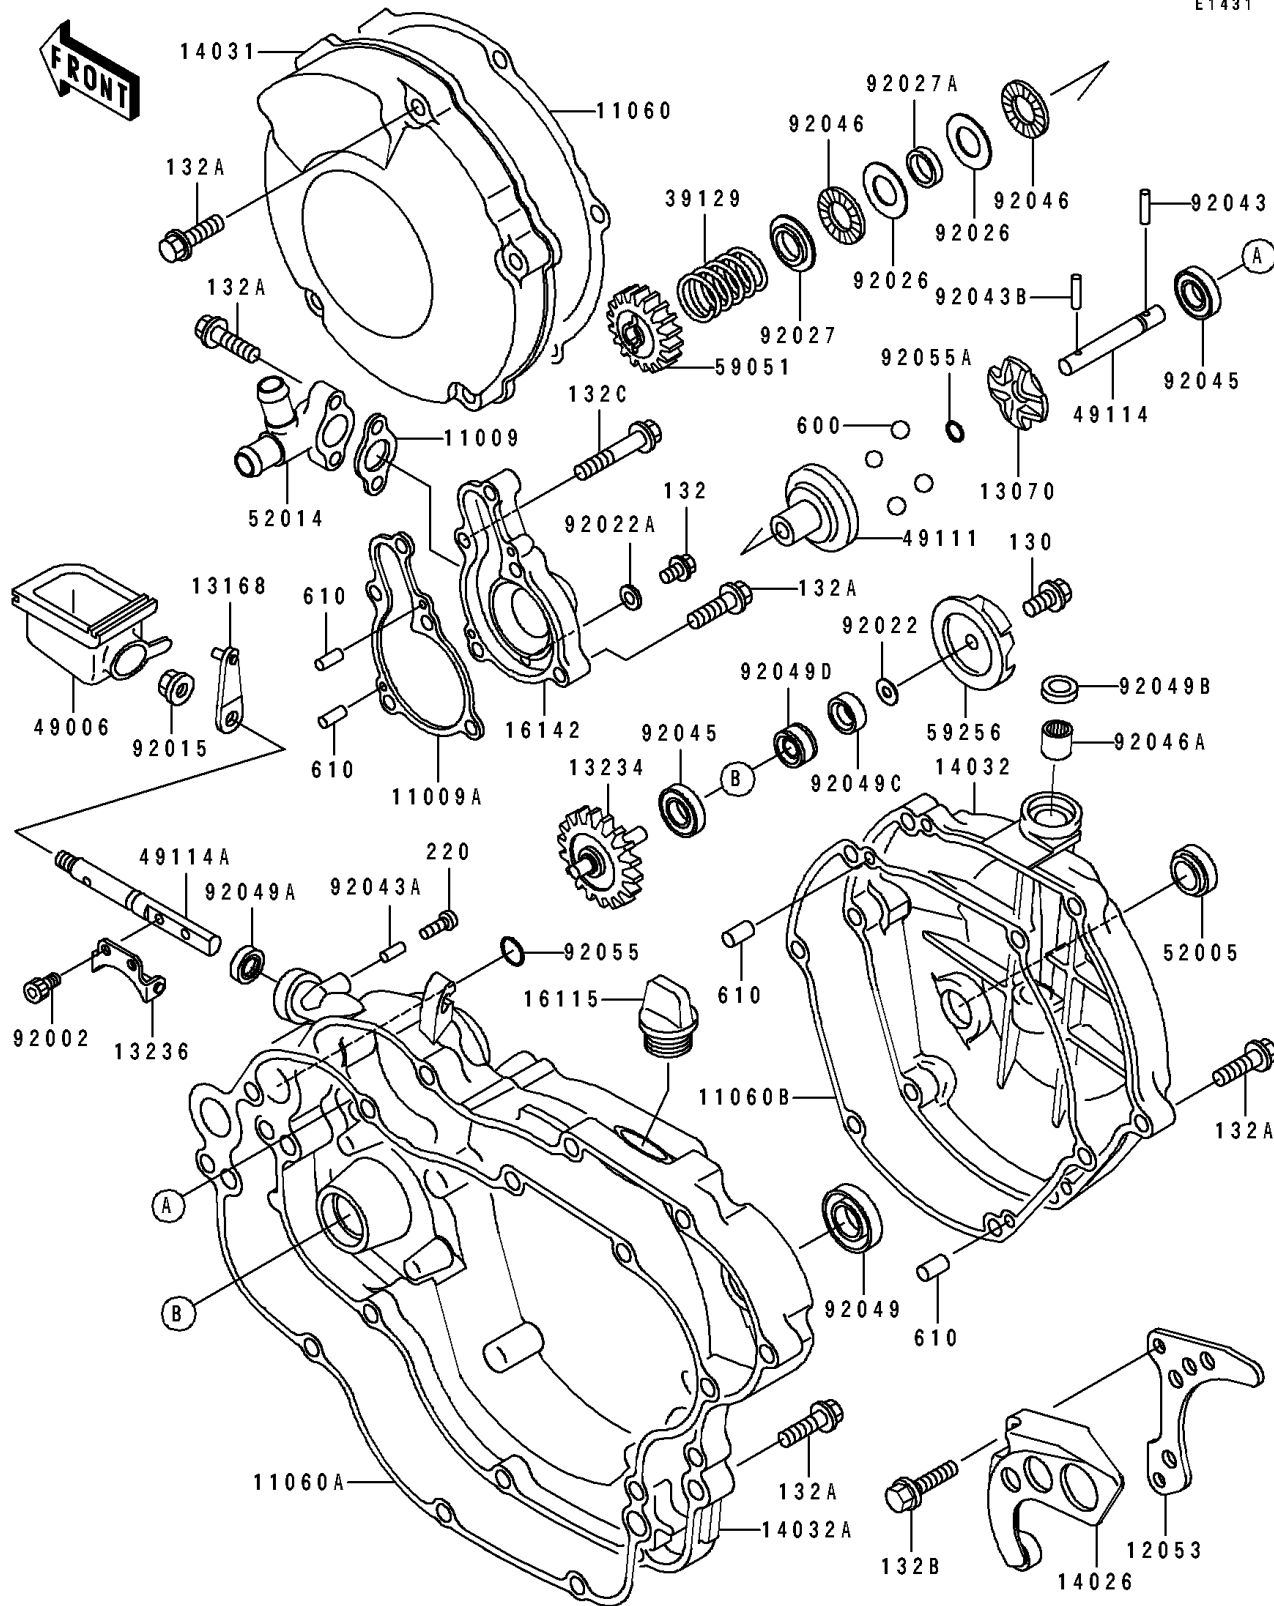

1993 KX125 PARTS DIAGRAM

Engine Cover

E1431

1993 KX125 PARTS LIST

Engine Cover

ITEM NAME	PART NUMBER	QUANTITY
GASKET,ELBOW (Ref # 11009)	11009-1935	1
GASKET,PUMP COVER (Ref # 11009A)	11009-1936	1
GASKET,GENERATOR COVER (Ref # 11060)	11060-1189	1
GASKET,CLUTCH COVER,INSIDE (Ref # 11060A)	11060-1190	1
GASKET,CLUTCH COVER,OUTSIDE (Ref # 11060B)	11060-1191	1
GUIDE-CHAIN (Ref # 12053)	12053-1288	1
GUIDE (Ref # 13070)	13070-1122	1
LEVER,GOVERNOR (Ref # 13168)	13168-1525	1
SHAFT-COMP,PUMP (Ref # 13234)	13234-1097	1
LEVER-COMP,GOVERNOR (Ref # 13236)	13236-1250	1
COVER-CHAIN (Ref # 14026)	14026-1159	1
COVER-GENERATOR (Ref # 14031)	14031-1262	1
COVER-CLUTCH,OUTSIDE (Ref # 14032)	14032-1315	1
COVER-CLUTCH,INSIDE (Ref # 14032A)	14032-1345	1
CAP-OIL FILLER (Ref # 16115)	16115-018	1
COVER-PUMP (Ref # 16142)	16142-1084	1
SPRING-GOVERNOR (Ref # 39129)	39129-1007	1
BOOT (Ref # 49006)	49006-1269	1
HOLDER-GOVERNOR WEIGHT (Ref # 49111)	49111-1051	1
SHAFT-GOVERNOR (Ref # 49114)	49114-1058	1
SHAFT-GOVERNOR (Ref # 49114A)	49114-1073	1
GAUGE,OIL LEVEL (Ref # 52005)	52005-1055	1
ELBOW (Ref # 52014)	52014-1074	1
GEAR-SPUR,GOVERNOR (Ref # 59051)	59051-1262	1
IMPELLER (Ref # 59256)	59256-1065	1
BOLT,SOCKET,4X8 (Ref # 92002)	92002-1403	2
NUT,FLANGED,6MM (Ref # 92015)	92015-1193	1
WASHER,5.2X13X1 (Ref # 92022)	92022-1380	1
WASHER,6.2X11X1 (Ref # 92022A)	92022-304	1