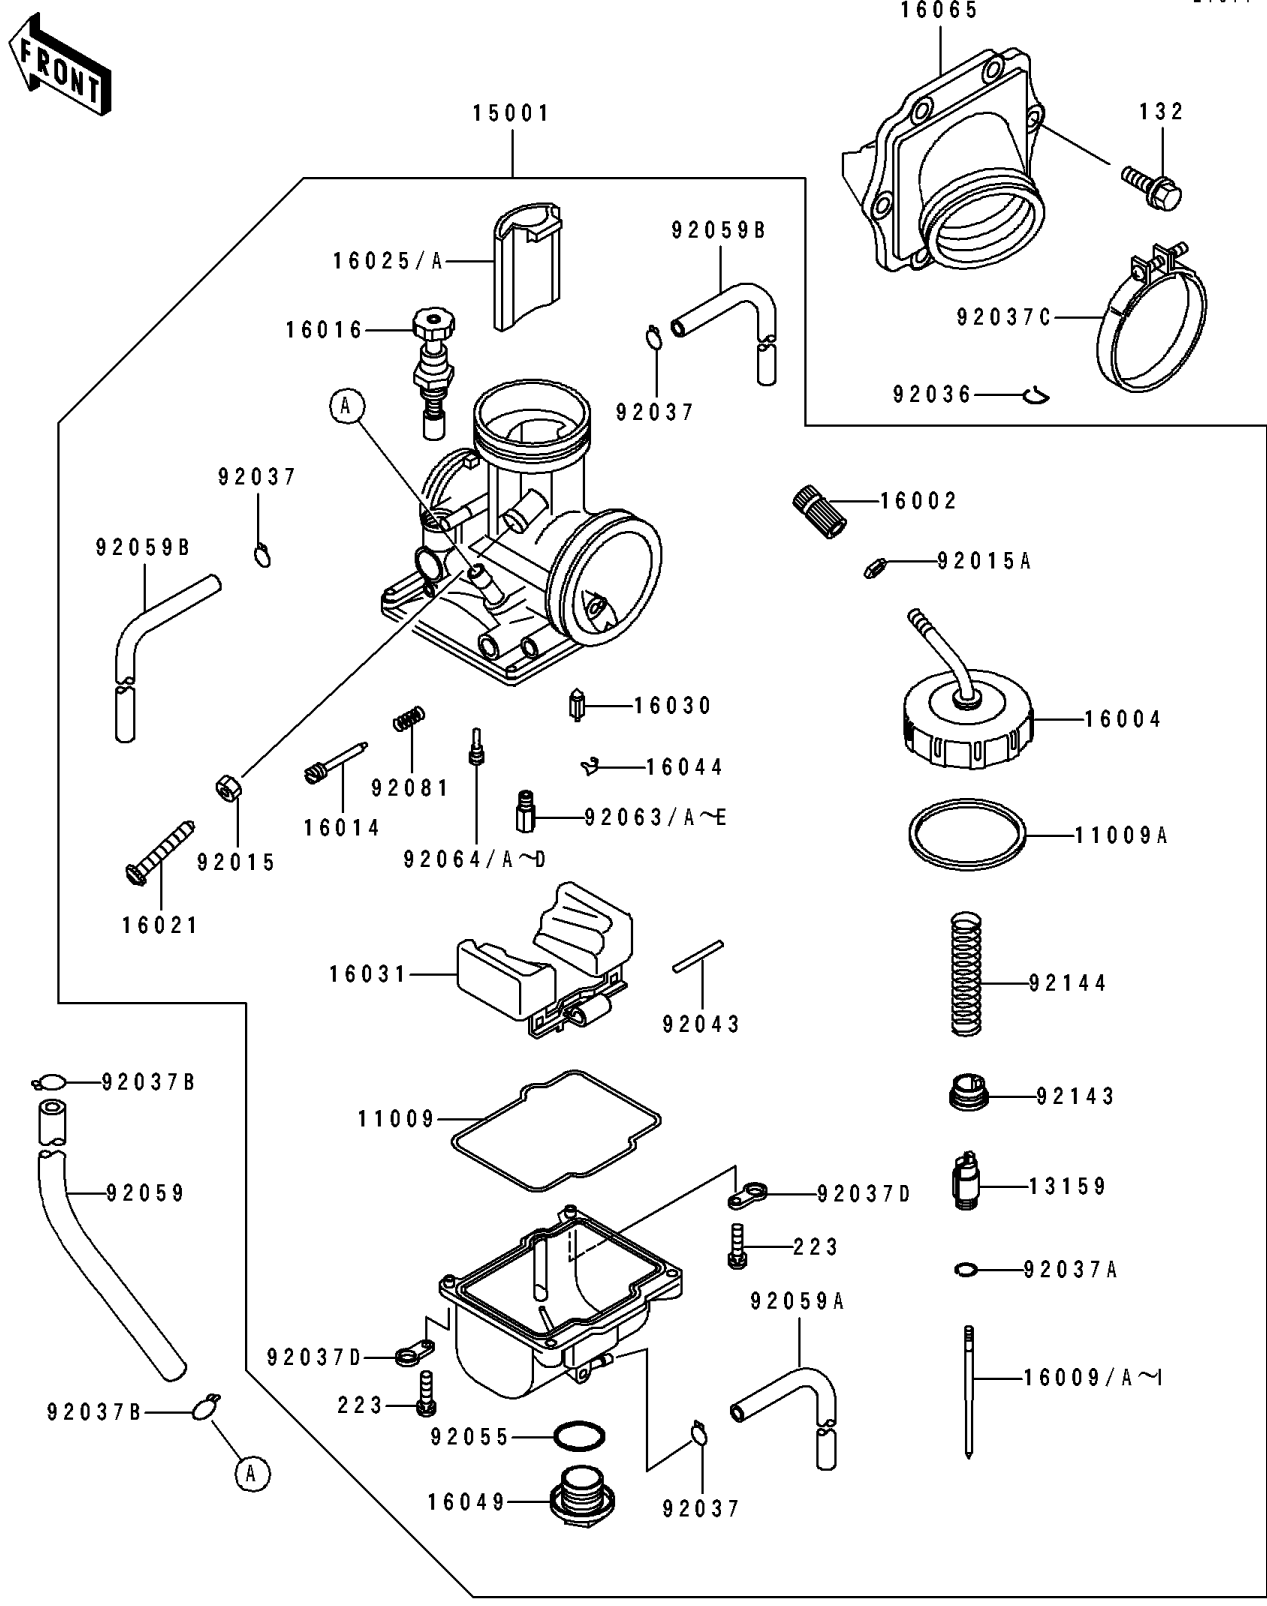

# 1993 KX125 PARTS DIAGRAM

Carburetor

## Carburetor

ITEM NAME	PART NUMBER	QUANTITY
GASKET,FLOAT CHAMBER (Ref # 11009)	11009-1716	1
GASKET,CHAMBER CAP (Ref # 11009A)	11009-1717	1
CONNECTOR,THROTTLE CABLE (Ref # 13159)	13159-1063	1
CARBURETOR-ASSY (Ref # 15001)	15001-1790	1
ADJUSTER-CABLE (Ref # 16002)	16002-1057	1
CAP-CHAMBER (Ref # 16004)	16004-1071	1
NEEDLE-JET,N1AJ (Ref # 16009)	16009-1746	1
NEEDLE-JET,N1AK (Ref # 16009A)	16009-1747	1
NEEDLE-JET,N1AL (Ref # 16009B)	16009-1748	1
NEEDLE-JET,N1AM (Ref # 16009C)	16009-1749	1
NEEDLE-JET,N1AN (Ref # 16009D)	16009-1750	1
NEEDLE-JET,N1BJ (Ref # 16009E)	16009-1751	1
NEEDLE-JET,N1BK (Ref # 16009F)	16009-1752	1
NEEDLE-JET,N1BL (Ref # 16009G)	16009-1753	1
NEEDLE-JET,N1BM (Ref # 16009H)	16009-1754	1
NEEDLE-JET,N1BN (Ref # 16009I)	16009-1755	1
SCREW-PILOT AIR (Ref # 16014)	16014-1058	1
PLUNGER,STARTER (Ref # 16016)	16016-1075	1
SCREW-THROTTLE STOP (Ref # 16021)	16021-1124	1
VALVE-THROTTLE,CA6 (Ref # 16025)	16025-1173	1
VALVE-THROTTLE,CA 5 (Ref # 16025A)	16025-1180	1
VALVE-FLOAT (Ref # 16030)	16030-1057	1
FLOAT (Ref # 16031)	16031-1067	1
CLAMP,FLOAT VALVE (Ref # 16044)	16044-007	1
COVER-MAIN JET (Ref # 16049)	16049-1051	1
HOLDER-CARBURETOR (Ref # 16065)	16065-1246	1
NUT,THROTTLE STOP SCREW (Ref # 92015)	92015-1707	1
NUT,CABLE ADJUST LOCK (Ref # 92015A)	92015-1772	1
RING-SNAP (Ref # 92036)	92036-018	1