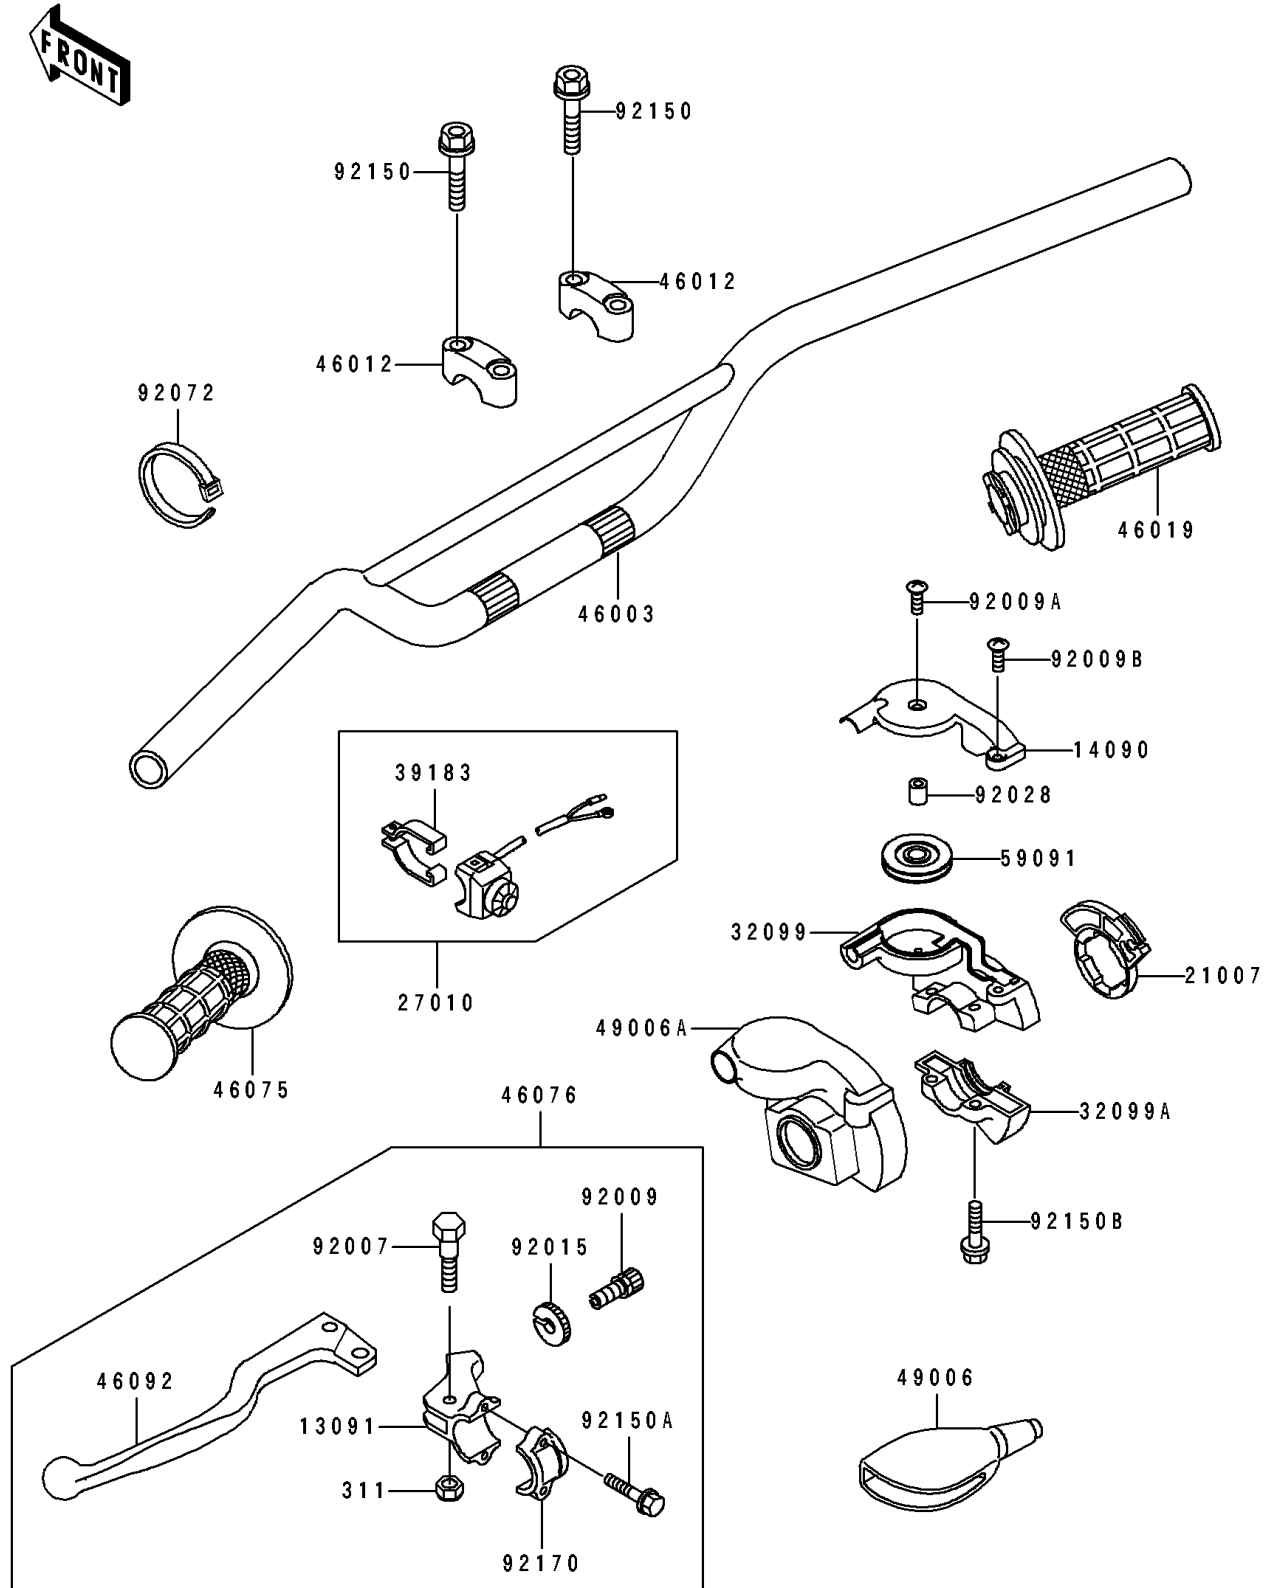

1993 KX125 PARTS DIAGRAM

Handlebar

F2310

1993 KX125 PARTS LIST

Handlebar

ITEM NAME	PART NUMBER	QUANTITY
HOLDER,CLUTCH LEVER (Ref # 13091)	13091-1728	1
COVER,THROTTLE CASE,UPP (Ref # 14090)	14090-1161	1
ROTOR,THROTTLE (Ref # 21007)	21007-1242	1
SWITCH,ENGINE STOP (Ref # 27010)	27010-1161	1
CASE,THROTTLE,UPP (Ref # 32099)	32099-1137	1
CASE,THROTTLE,LWR (Ref # 32099A)	32099-1138	1
BAND-ASSY,ENGINE STOP SWITCH (Ref # 39183)	39183-1059	1
HANDLE,L.GREEN (Ref # 46003)	46003-1312-CC	1
HOLDER-HANDLE (Ref # 46012)	46012-1191	2
GRIP-ASSY,THROTTLE (Ref # 46019)	46019-1076	1
GRIP,LH (Ref # 46075)	46075-1024	1
LEVER-ASSY-GRIP,CLUTCH (Ref # 46076)	46076-1181	1
LEVER-GRIP,CLUTCH (Ref # 46092)	46092-1165	1
BOOT,LEVER HOLDER (Ref # 49006)	49006-1017	1
BOOT,THROTTLE (Ref # 49006A)	49006-1271	1
PULLEY,THROTTLE (Ref # 59091)	59091-1102	1
BOLT,5X22 (Ref # 92007)	92007-046	1
SCREW,CABLE ADJUST (Ref # 92009)	92009-1476	1
SCREW (Ref # 92009A)	92009-1674	1
SCREW (Ref # 92009B)	92009-1675	1
NUT,CABLE ADJUST LOCK (Ref # 92015)	92015-1596	1
BUSHING,THROTTLE CASE (Ref # 92028)	92028-1658	1
BAND,L=123 (Ref # 92072)	92072-030	1
BOLT,FLANGED,8X30 (Ref # 92150)	92150-1455	4
BOLT (Ref # 92150A)	92150-1474	2
BOLT (Ref # 92150B)	92150-1559	2
CLAMP,LEVER HOLDER (Ref # 92170)	92170-1226	1
NUT-HEX (Ref # 311)	311C0500	1