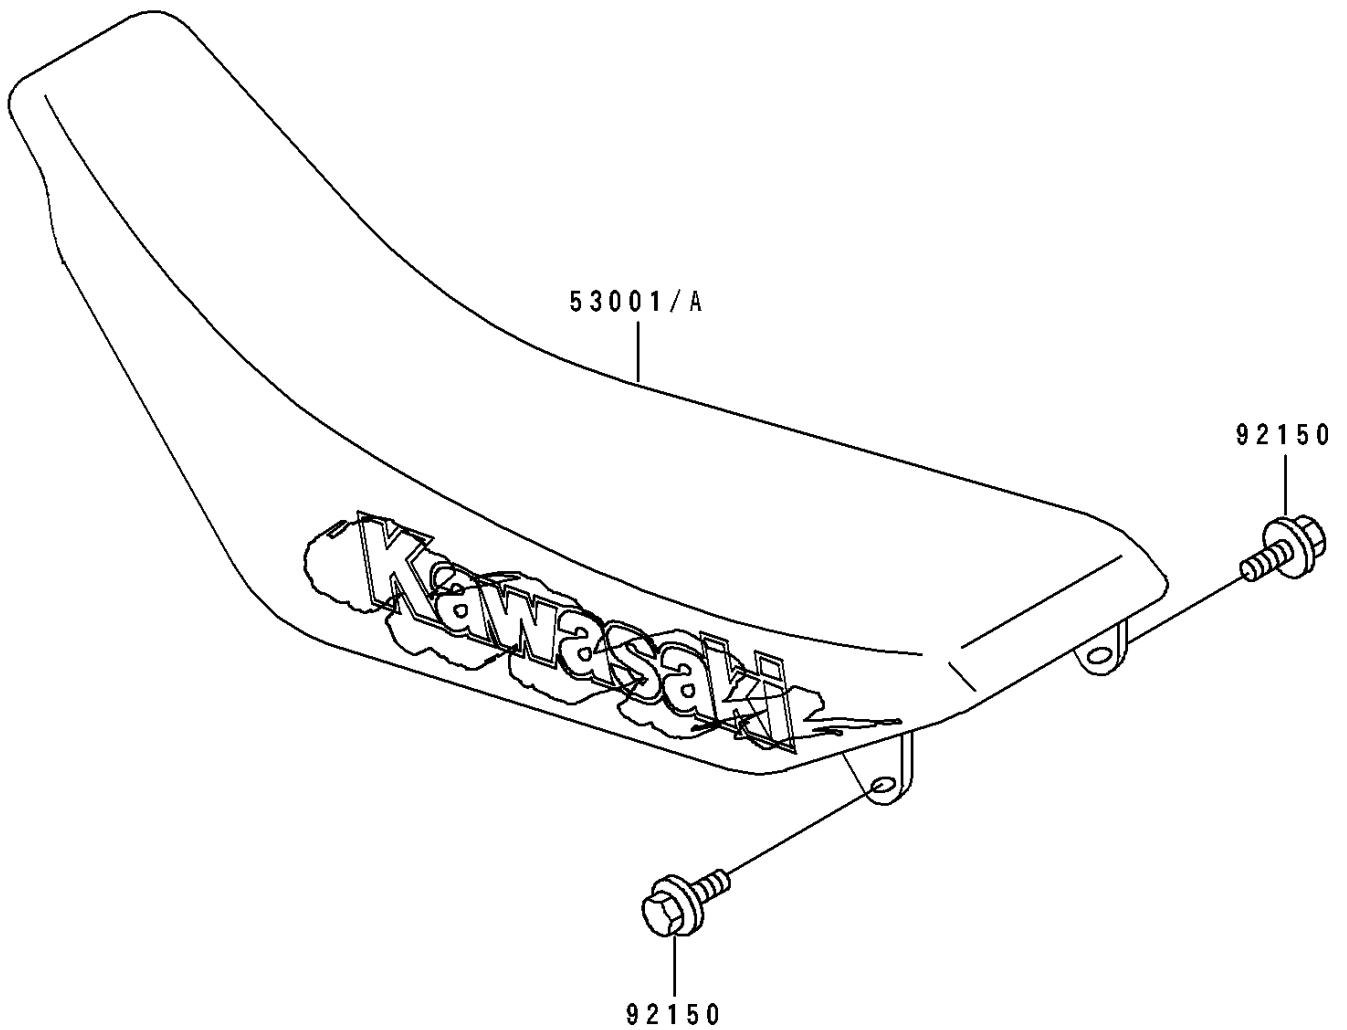

1993 KX125 PARTS DIAGRAM

Seat

F 2 5 1 0

1993 KX125 PARTS LIST

Seat

ITEM NAME	PART NUMBER	QUANTITY
SEAT-ASSY,HIGH HEIGHT,BLUE 32 (Ref # 53001)	53001-1697-LK	1
SEAT-ASSY,LOW HEIGHT,BLUE 32 (Ref # 53001A)	53001-1698-LK	1
BOLT,FLANGED,6X25 (Ref # 92150)	92150-1507	2