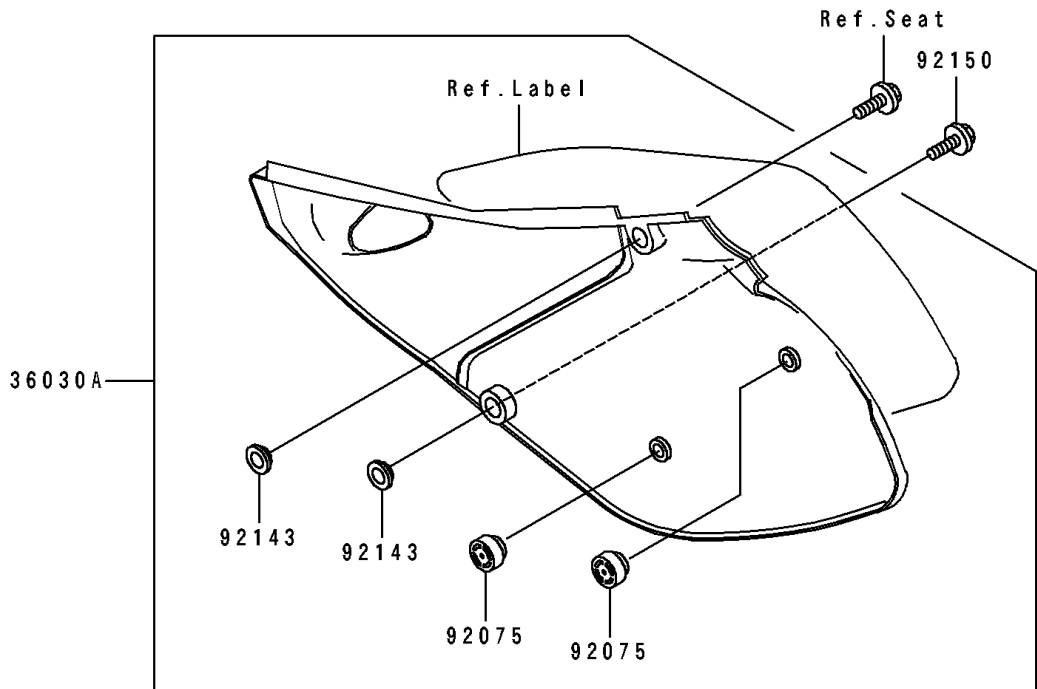

1993 KX125 PARTS DIAGRAM

Side Cover

F2611

1993 KX125 PARTS LIST

Side Cover

ITEM NAME	PART NUMBER	QUANTITY
COVER-SIDE,LH,L.GREEN (Ref # 36030)	36030-5025-6W	1
COVER-SIDE,RH,L.GREEN (Ref # 36030A)	36030-5026-6W	1
DAMPER (Ref # 92075)	92075-1598	2
COLLAR (Ref # 92143)	92143-1196	4
BOLT,6X20 (Ref # 92150)	92150-1339	4