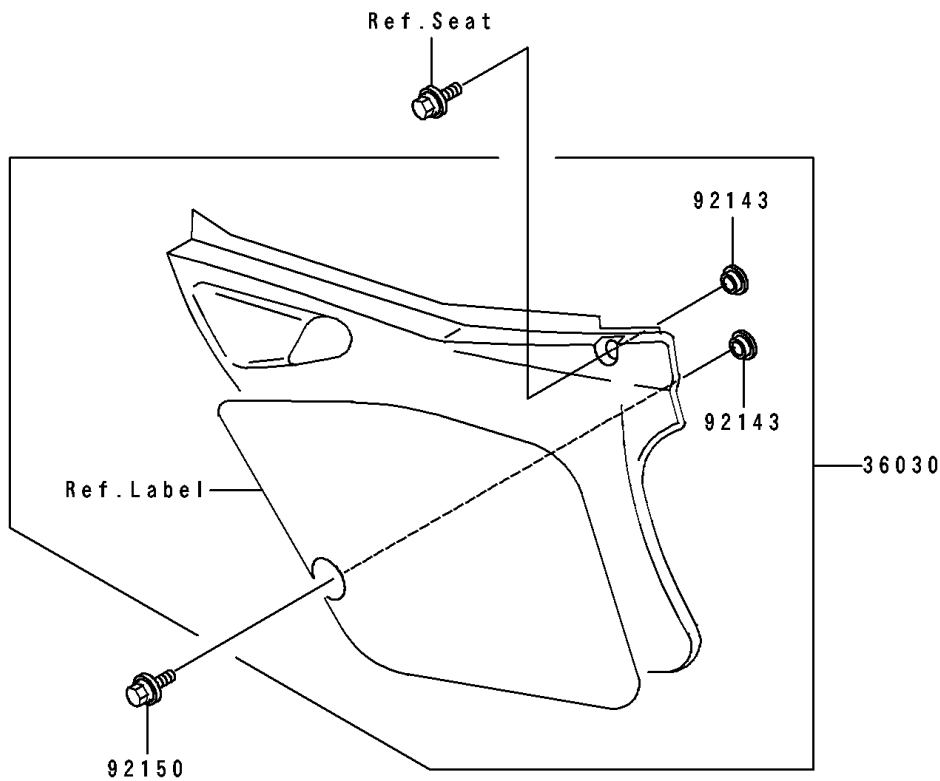

1993 KX125 PARTS DIAGRAM

Side Cover

F2611

1993 KX125 PARTS LIST

Side Cover

ITEM NAME	PART NUMBER	QUANTITY
COVER-SIDE,LH,L.GREEN (Ref # 36030)	36030-5025-6W	1
COVER-SIDE,RH,L.GREEN (Ref # 36030A)	36030-5026-6W	1
DAMPER (Ref # 92075)	92075-1598	2
COLLAR (Ref # 92143)	92143-1196	4
BOLT,6X20 (Ref # 92150)	92150-1339	4