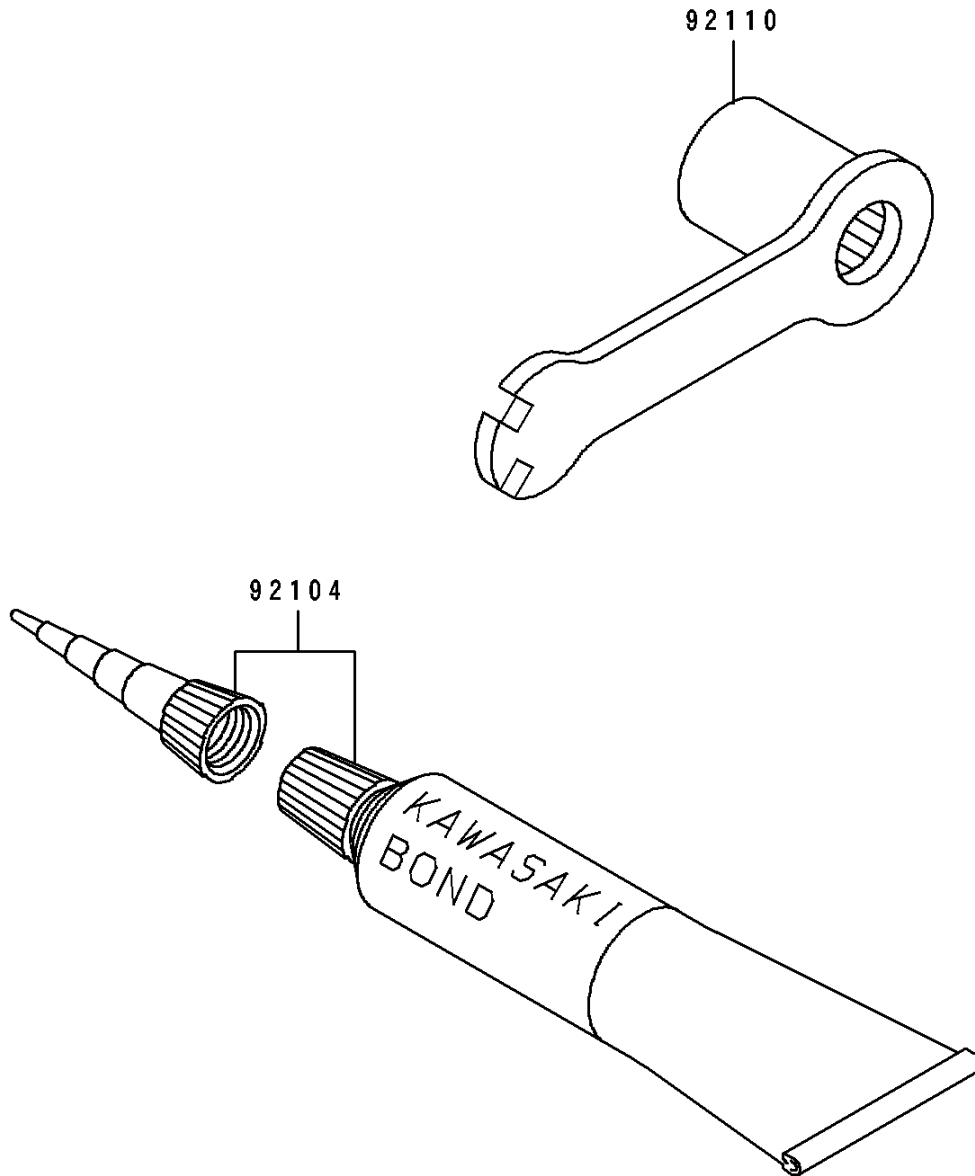

# 1993 KX125 PARTS DIAGRAM

Tool

F2810

# 1993 KX125 PARTS LIST

## Tool

ITEM NAME	PART NUMBER	QUANTITY
GASKET-LIQUID,TUBE,100G,SILVER (Ref # 92104)	92104-002	1
TOOL-WRENCH,BOX,21MM&SPOKE (Ref # 92110)	92110-1141	1