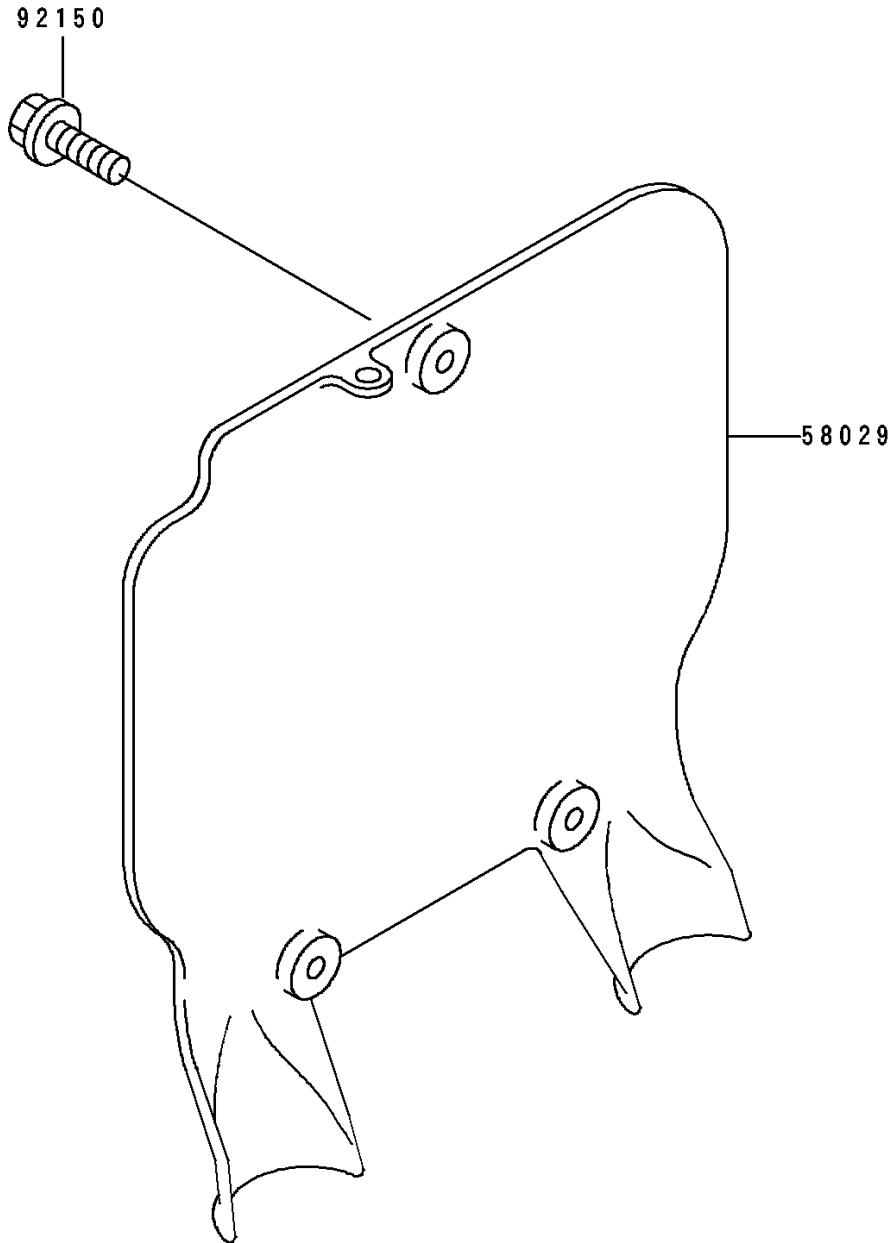

1993 KX125 PARTS DIAGRAM

Accessory

F2910

1993 KX125 PARTS LIST

Accessory

ITEM NAME	PART NUMBER	QUANTITY
PLATE-NUMBER,P.WHITE (Ref # 58029)	58029-1074-6F	1
BOLT,6X14 (Ref # 92150)	92150-1340	3