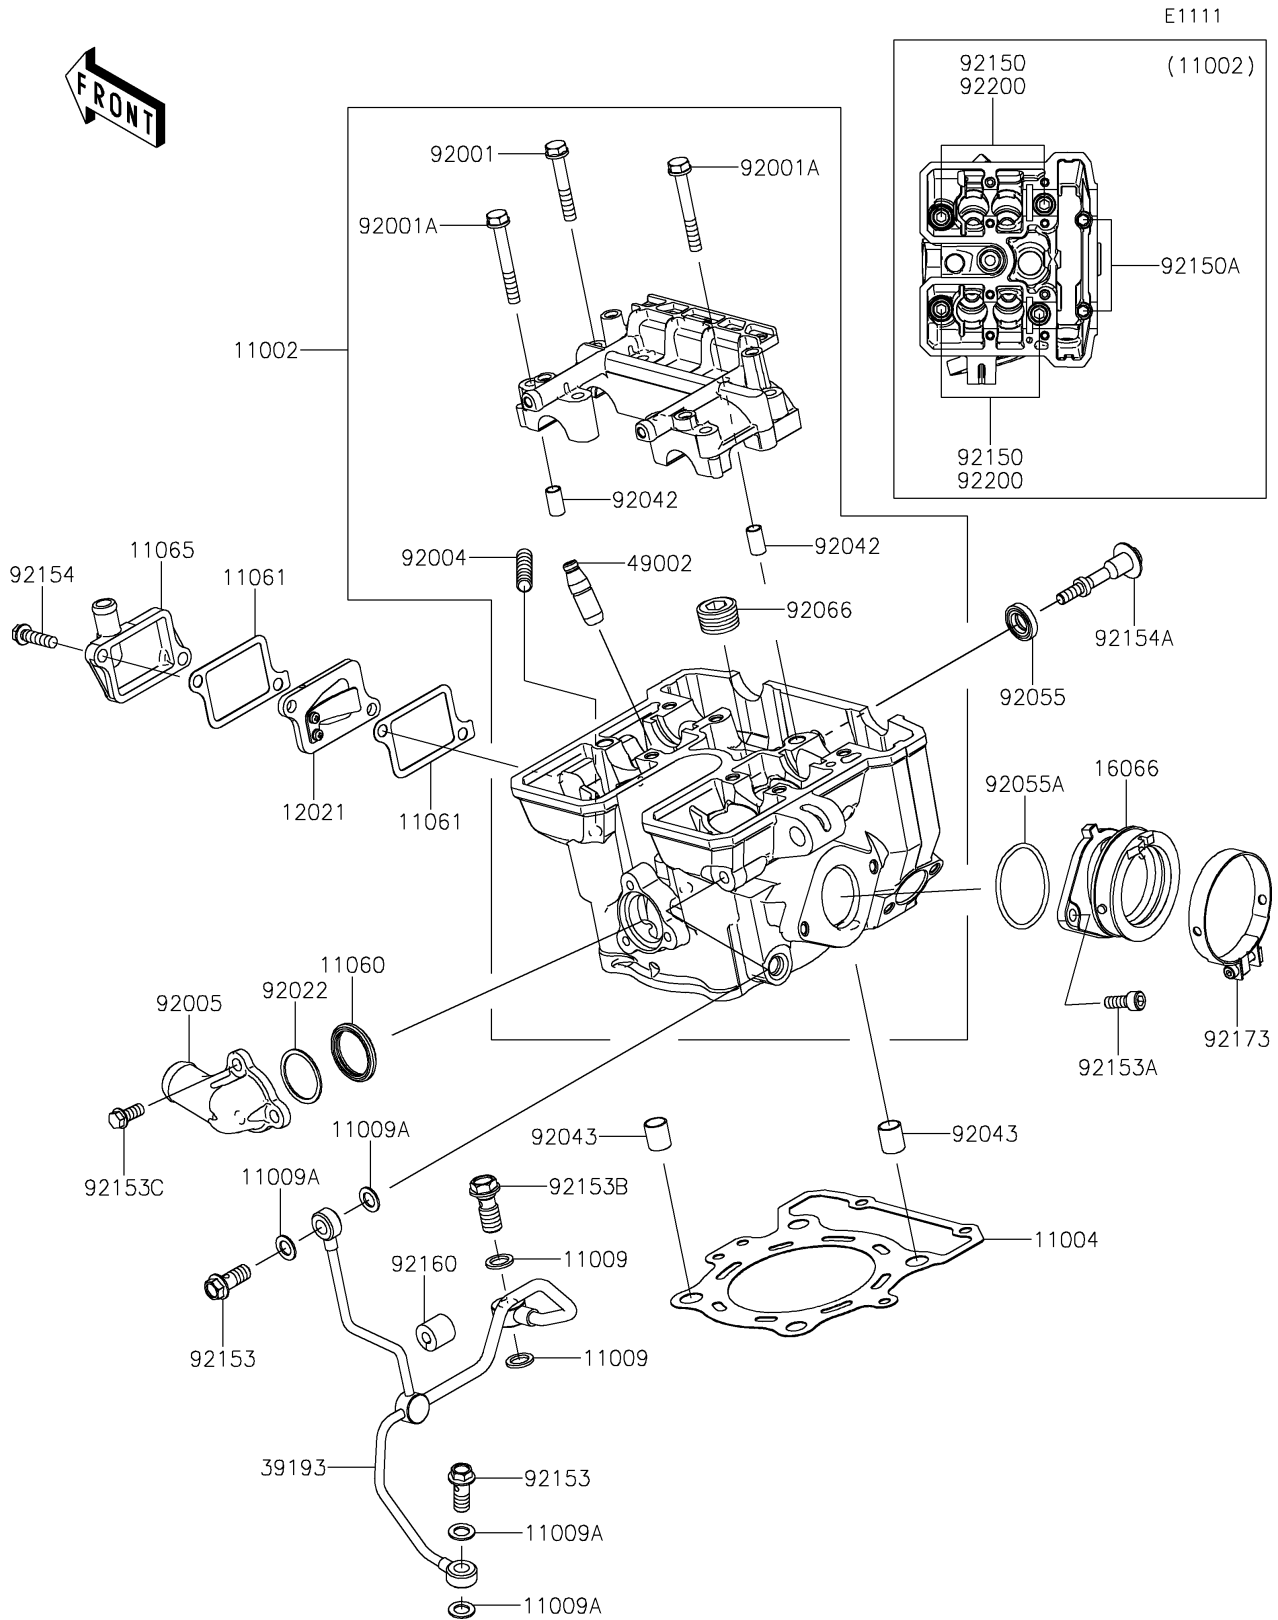

2020 KLX® 300R PARTS DIAGRAM

Cylinder Head

2020 KLX®300R PARTS LIST

Cylinder Head

ITEM NAME	PART NUMBER	QUANTITY
HEAD-ASSY-CYLINDER (Ref # 11002)	11002-0177	1
GASKET-HEAD (Ref # 11004)	11004-0091	1
GASKET,10X14.5X1.5 (Ref # 11009)	11009-1105	2
GASKET,8.2X14X1.0 (Ref # 11009A)	11009-1344	4
GASKET,THERMOSTAT (Ref # 11060)	11060-1300	1
GASKET,REED VALVE (Ref # 11061)	11061-0890	2
CAP (Ref # 11065)	11065-1308	1
VALVE-ASSY-REED (Ref # 12021)	12021-0049	1
HOLDER-THROTTLE BODY (Ref # 16066)	16066-0017	1
PIPE-OIL (Ref # 39193)	39193-0045	1
GUIDE-VALVE (Ref # 49002)	49002-1126	4
BOLT,FLANGED,6X38 (Ref # 92001)	92001-1105	6
BOLT,6X46 (Ref # 92001A)	92001-1872	2
STUD,8X25 (Ref # 92004)	92004-0731	2
FITTING (Ref # 92005)	92005-0937	1
WASHER,25.3X30X1 (Ref # 92022)	92022-161	1
PIN,DOWEL,6.3X8X14 (Ref # 92042)	92042-007	2
PIN,10.1X12X14 (Ref # 92043)	92043-4009	2
RING-O,HEAD COVER BOLT (Ref # 92055)	92055-0195	1
RING-O (Ref # 92055A)	92055-1255	1
PLUG,PT1/2X12.5 (Ref # 92066)	92066-0002	1
BOLT,10X165 (Ref # 92150)	92150-1368	4
BOLT,6X135 (Ref # 92150A)	92150-1552	2
BOLT,BANJO,8X20 (Ref # 92153)	92153-0651	2
BOLT,SOCKET,6X16 (Ref # 92153A)	92153-1344	2
BOLT,BANJO,10X23 (Ref # 92153B)	92153-1345	1
BOLT (Ref # 92153C)	92153-1805	3
BOLT,FLANGED,6X22 (Ref # 92154)	92154-0504	2
BOLT (Ref # 92154A)	92154-1230	1

2020 KLX®300R PARTS LIST

Cylinder Head

ITEM NAME	PART NUMBER	QUANTITY
DAMPER,6.3X15X14 (Ref # 92160)	92160-1523	1
CLAMP,58MM (Ref # 92173)	92173-0927	1
WASHER,10.5X19X2.3 (Ref # 92200)	92200-1042	4