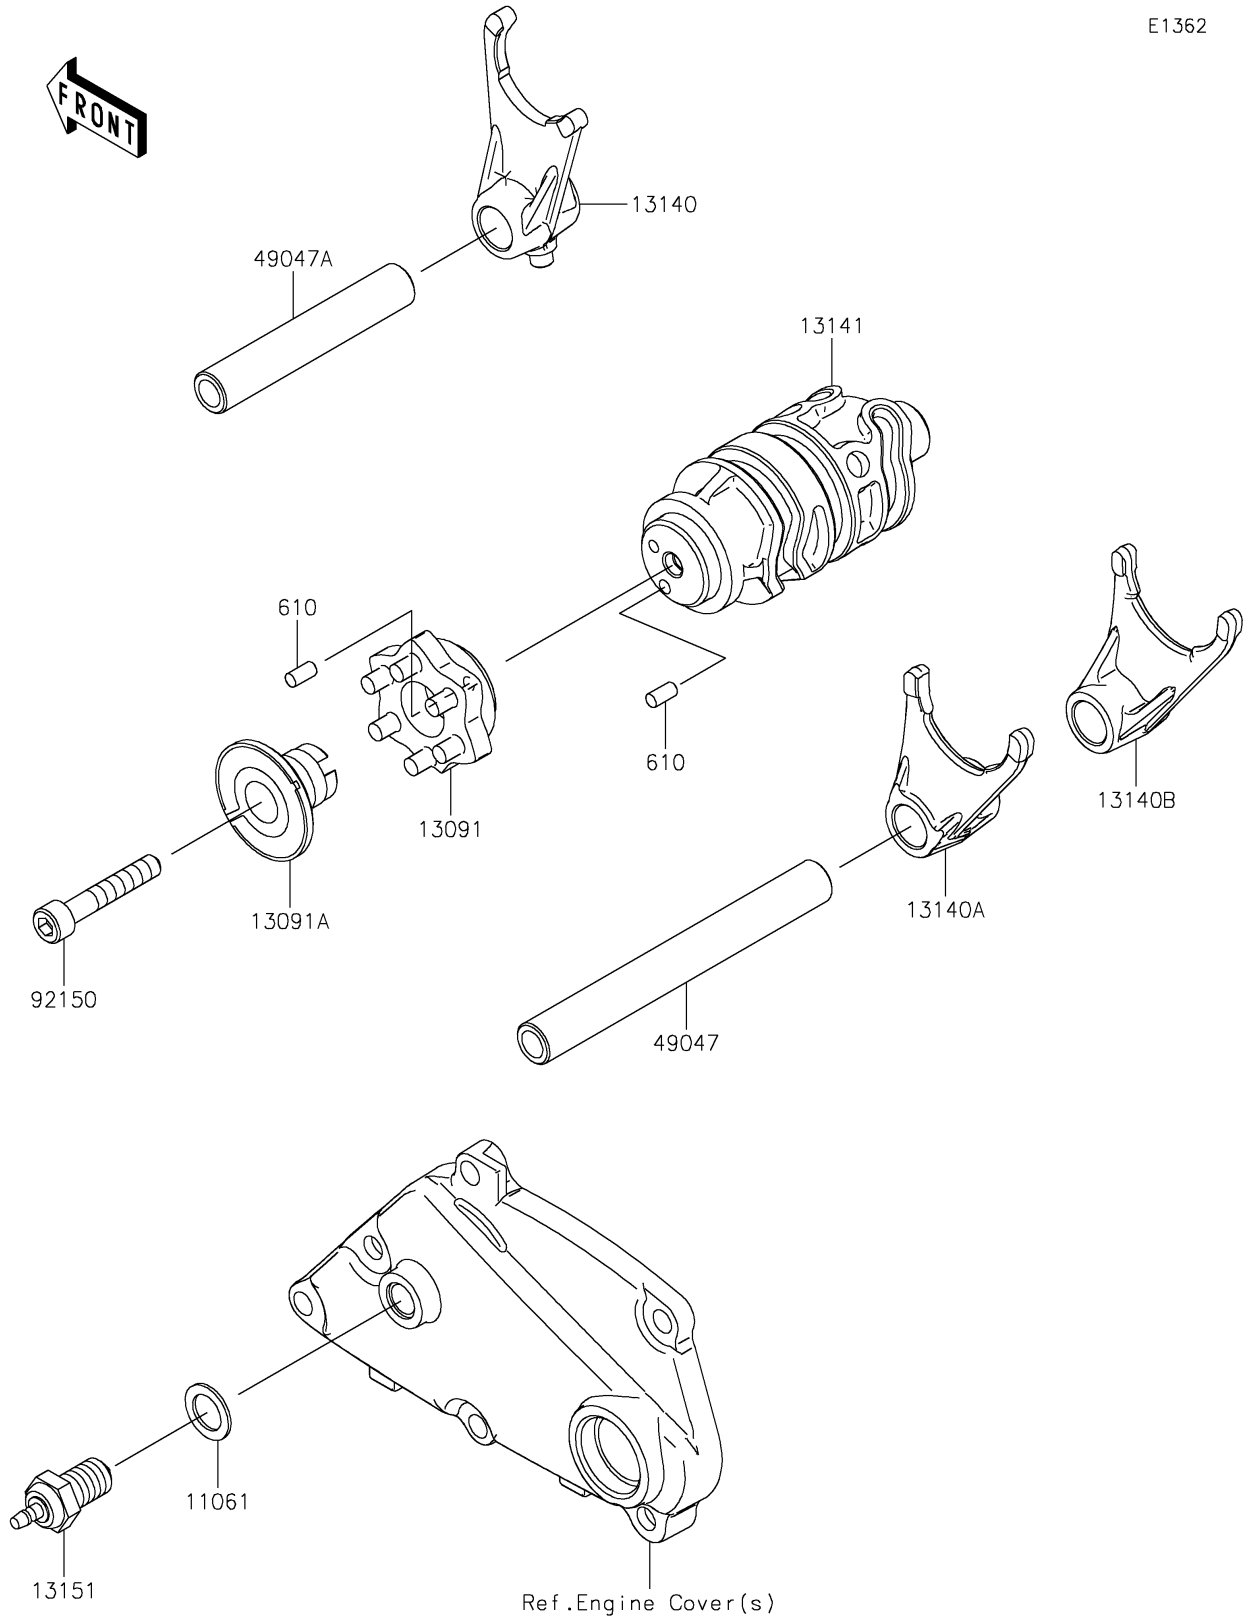

2020 KLX® 300R PARTS DIAGRAM

Gear Change Drum/Shift Fork(s)

E1362

2020 KLX®300R PARTS LIST

Gear Change Drum/Shift Fork(s)

ITEM NAME	PART NUMBER	QUANTITY
GASKET,10.5X16X1 (Ref # 11061)	11061-0373	1
HOLDER,CHANGE DRUM (Ref # 13091)	13091-1856	1
HOLDER,CHANGE DRUM (Ref # 13091A)	13091-1862	1
FORK-SHIFT,5TH&TOP (Ref # 13140)	13140-1216	1
FORK-SHIFT,2ND&3RD (Ref # 13140A)	13140-1217	1
FORK-SHIFT,LOW&4TH (Ref # 13140B)	13140-1218	1
DRUM-CHANGE (Ref # 13141)	13141-0039	1
SWITCH-COMP,NEUTRAL (Ref # 13151)	13151-1102	1
ROD-SHIFT,L=106.7 (Ref # 49047)	49047-1056	1
ROD-SHIFT,L=71.7 (Ref # 49047A)	49047-1057	1
ROLLER,4X8 (Ref # 610)	610A0408	2
BOLT,SOCKET,6X35 (Ref # 92150)	92150-1484	1