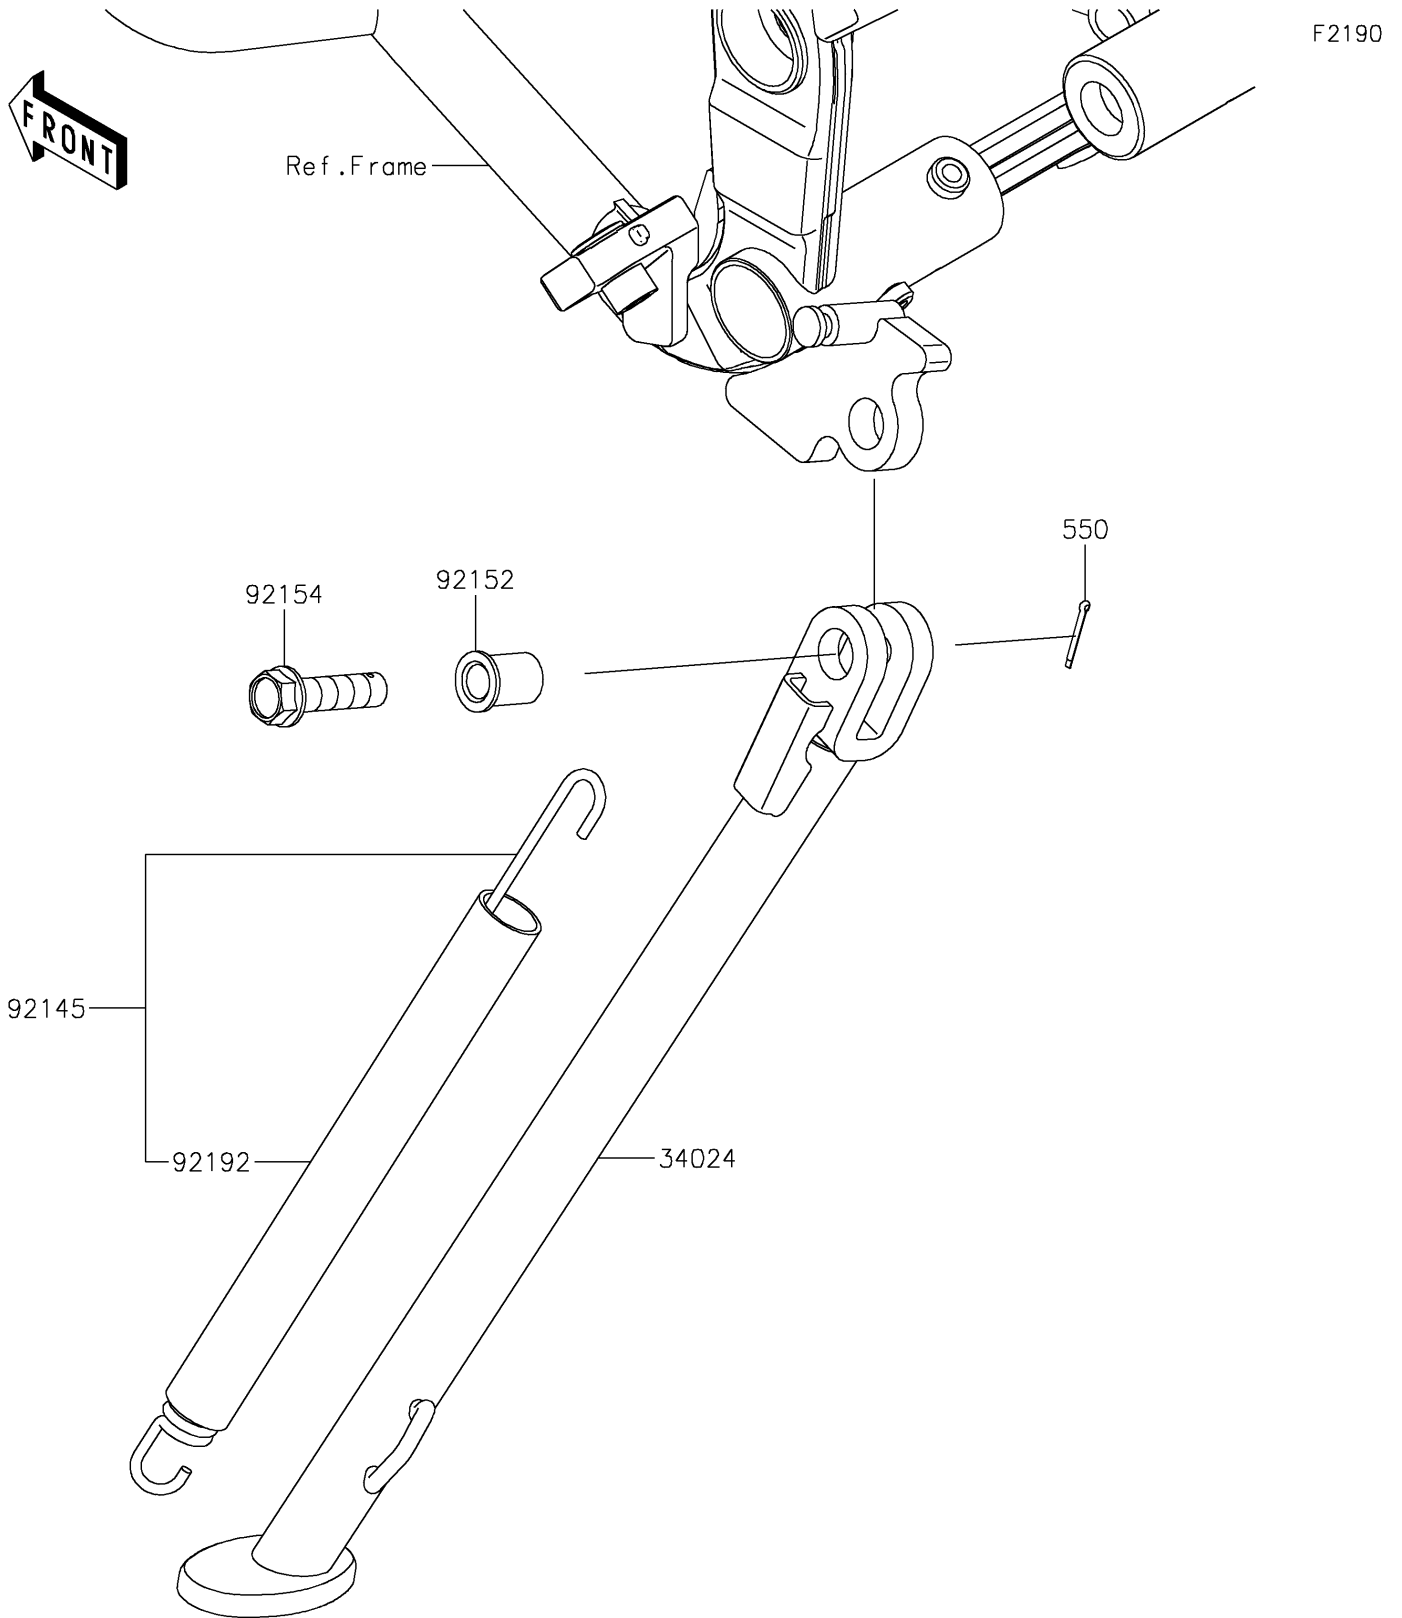

2020 KLX®300R PARTS DIAGRAM

Stand(s)

2020 KLX®300R PARTS LIST

Stand(s)

ITEM NAME	PART NUMBER	QUANTITY
STAND-SIDE,P.SILVER (Ref # 34024)	34024-0156-458	1
PIN-COTTER,2.0X15 (Ref # 550)	550AA2015	1
SPRING,SIDE STAND (Ref # 92145)	92145-1941	1
COLLAR,10.2X15X20.1 (Ref # 92152)	92152-1914	1
BOLT,FLANGED,10X37 (Ref # 92154)	92154-1539	1
TUBE,18X21X200 (Ref # 92192)	92192-2340	1