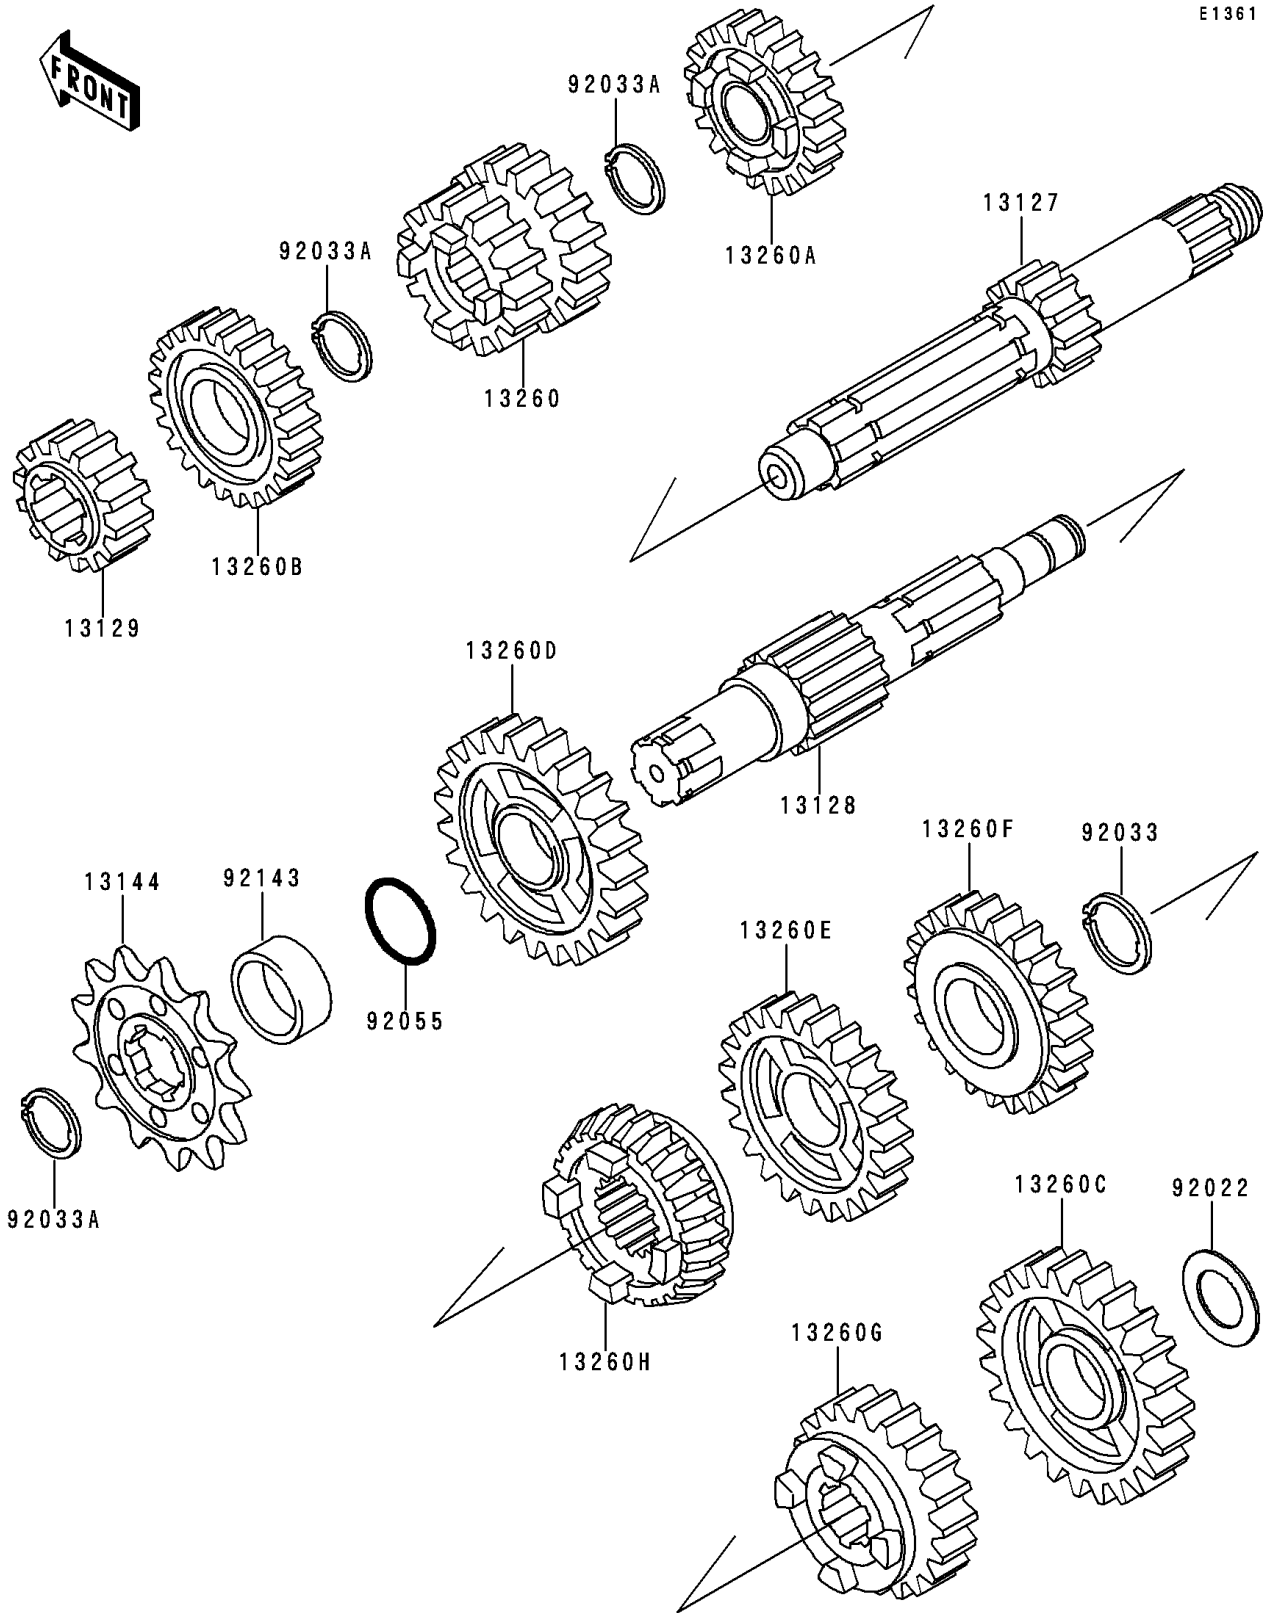

1994 KX125 PARTS DIAGRAM

Transmission

E1361

1994 KX125 PARTS LIST

Transmission

ITEM NAME	PART NUMBER	QUANTITY
SHAFT-TRANSMISSION INPUT,13T (Ref # 13127)	13127-1229	1
SHAFT-TRANSMISSION OUTPUT (Ref # 13128)	13128-1197	1
GEAR,INPUT 2ND,14T (Ref # 13129)	13129-1900	1
SPROCKET-OUTPUT,12T (Ref # 13144)	13144-1223	1
GEAR,INPUT 3RD&4TH,16T&22T (Ref # 13260)	13260-1370	1
GEAR,INPUT 5TH,24T (Ref # 13260A)	13260-1371	1
GEAR,INPUT TOP,25T (Ref # 13260B)	13260-1372	1
GEAR,OUTPUT LOW,31T (Ref # 13260C)	13260-1373	1
GEAR,OUTPUT 2ND,26T (Ref # 13260D)	13260-1374	1
GEAR,OUTPUT 3RD,24T (Ref # 13260E)	13260-1403	1
GEAR,OUTPUT 4TH,28T (Ref # 13260F)	13260-1404	1
GEAR,OUTPUT 5TH,27T (Ref # 13260G)	13260-1408	1
GEAR,OUTPUT TOP,25T (Ref # 13260H)	13260-1409	1
WASHER,17.3X28X1 (Ref # 92022)	92022-255	1
RING-SNAP,25MM (Ref # 92033)	92033-1089	1
RING-SNAP,20MM (Ref # 92033A)	92033-1231	3
RING-O (Ref # 92055)	92055-035	1
COLLAR (Ref # 92143)	92143-1705	1