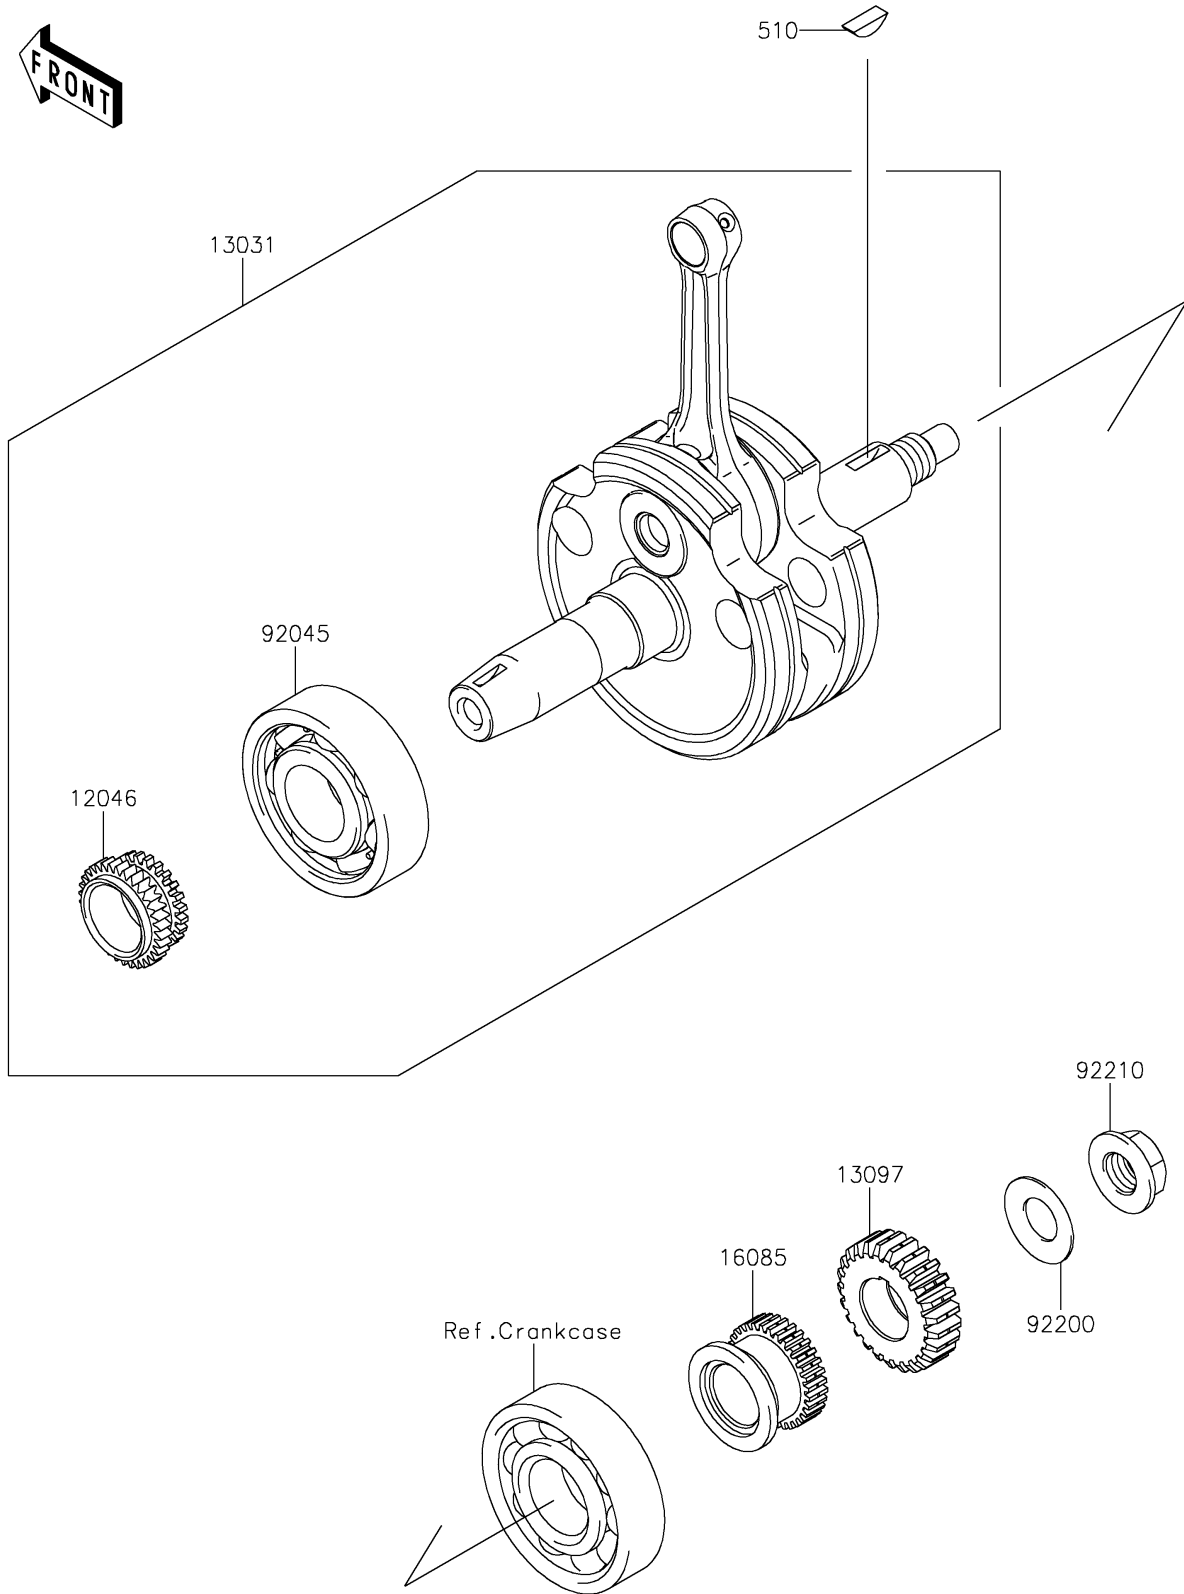

2020 KLX[®]150L PARTS DIAGRAM

Crankshaft

E1321

2020 KLX®150L PARTS LIST

Crankshaft

ITEM NAME	PART NUMBER	QUANTITY
SPROCKET,18T (Ref # 12046)	12046-0575	1
CRANKSHAFT-COMP (Ref # 13031)	13031-0867	1
GEAR-PRIMARY SPUR,25T (Ref # 13097)	13097-0569	1
GEAR,21T (Ref # 16085)	16085-0607	1
KEY-WOODRUFF (Ref # 510)	510A4200	1
BEARING-BALL,25X62X17 (Ref # 92045)	92045-0895	1
WASHER,14.2X28X1.5 (Ref # 92200)	92200-0553	1
NUT,14MM,LEFT HANDED (Ref # 92210)	92210-0600	1