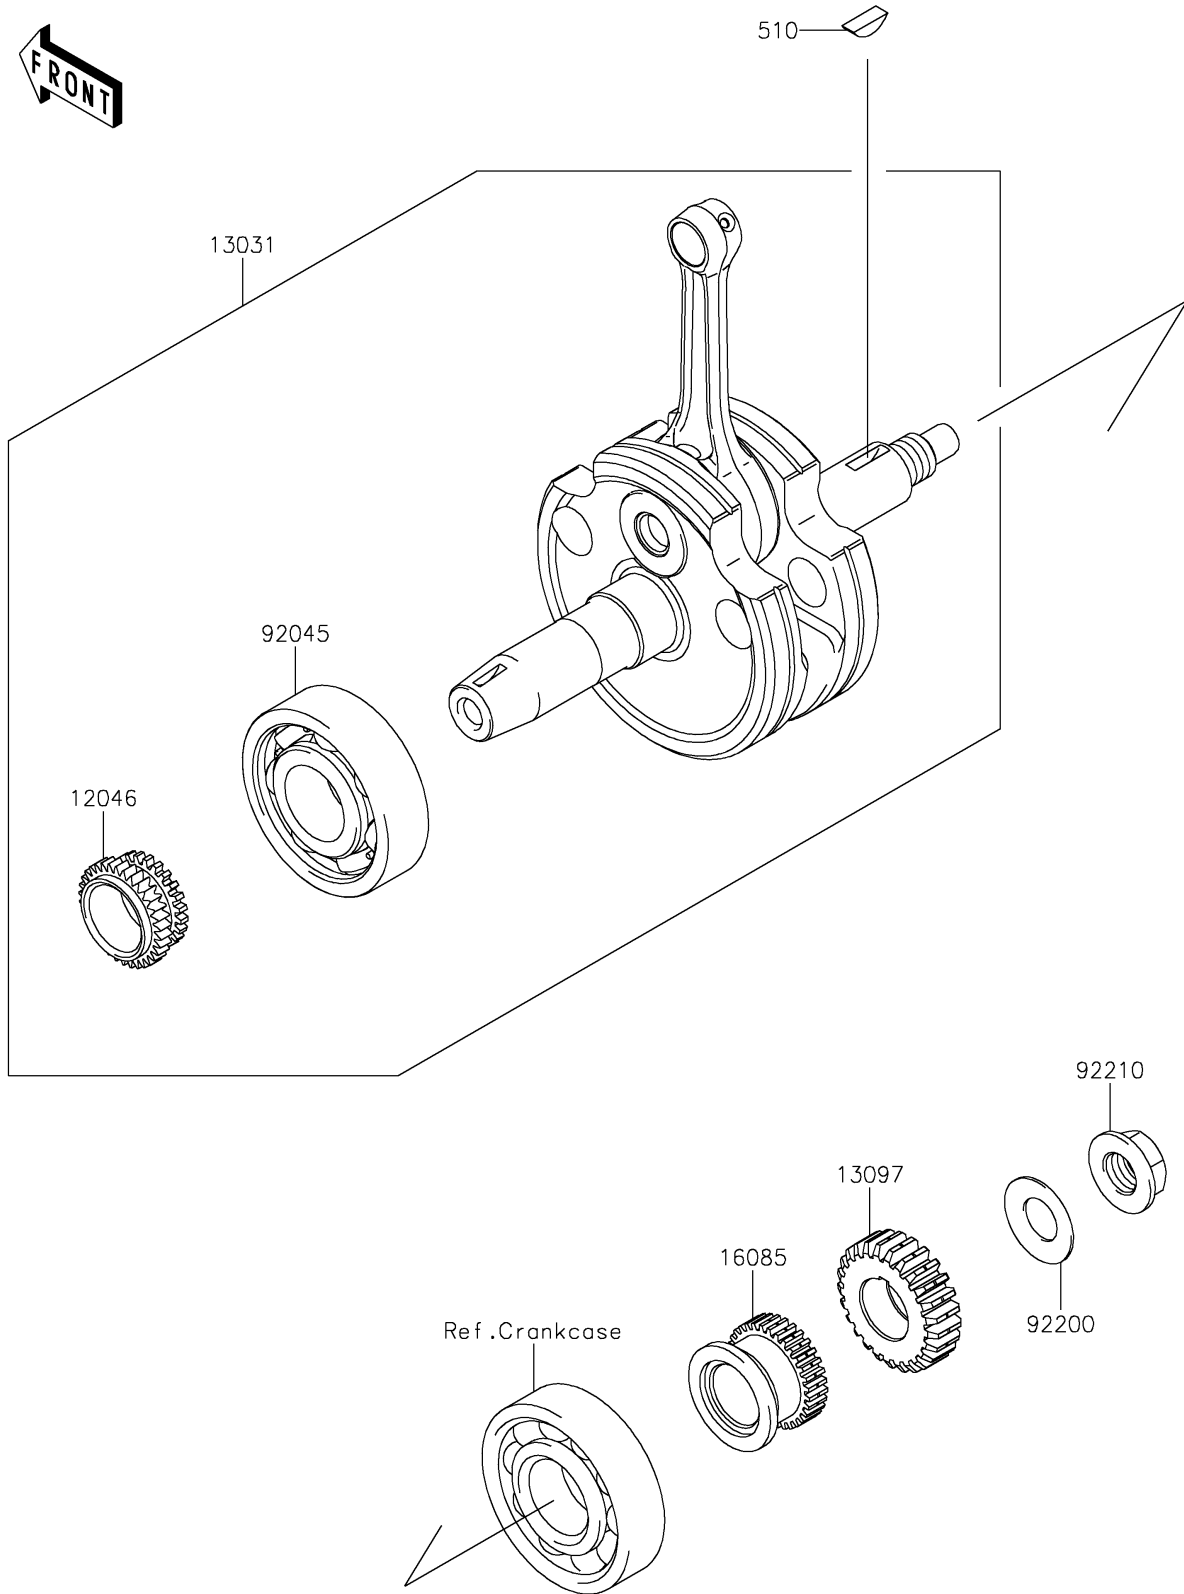

# 2020 KLX®150L PARTS DIAGRAM

Crankshaft

E1321

## 2020 KLX®150L PARTS LIST

### Crankshaft

ITEM NAME	PART NUMBER	QUANTITY
SPROCKET,18T (Ref # 12046)	12046-0575	1
CRANKSHAFT-COMP (Ref # 13031)	13031-0867	1
GEAR-PRIMARY SPUR,25T (Ref # 13097)	13097-0569	1
GEAR,21T (Ref # 16085)	16085-0607	1
KEY-WOODRUFF (Ref # 510)	510A4200	1
BEARING-BALL,25X62X17 (Ref # 92045)	92045-0895	1
WASHER,14.2X28X1.5 (Ref # 92200)	92200-0553	1
NUT,14MM,LEFT HANDED (Ref # 92210)	92210-0600	1