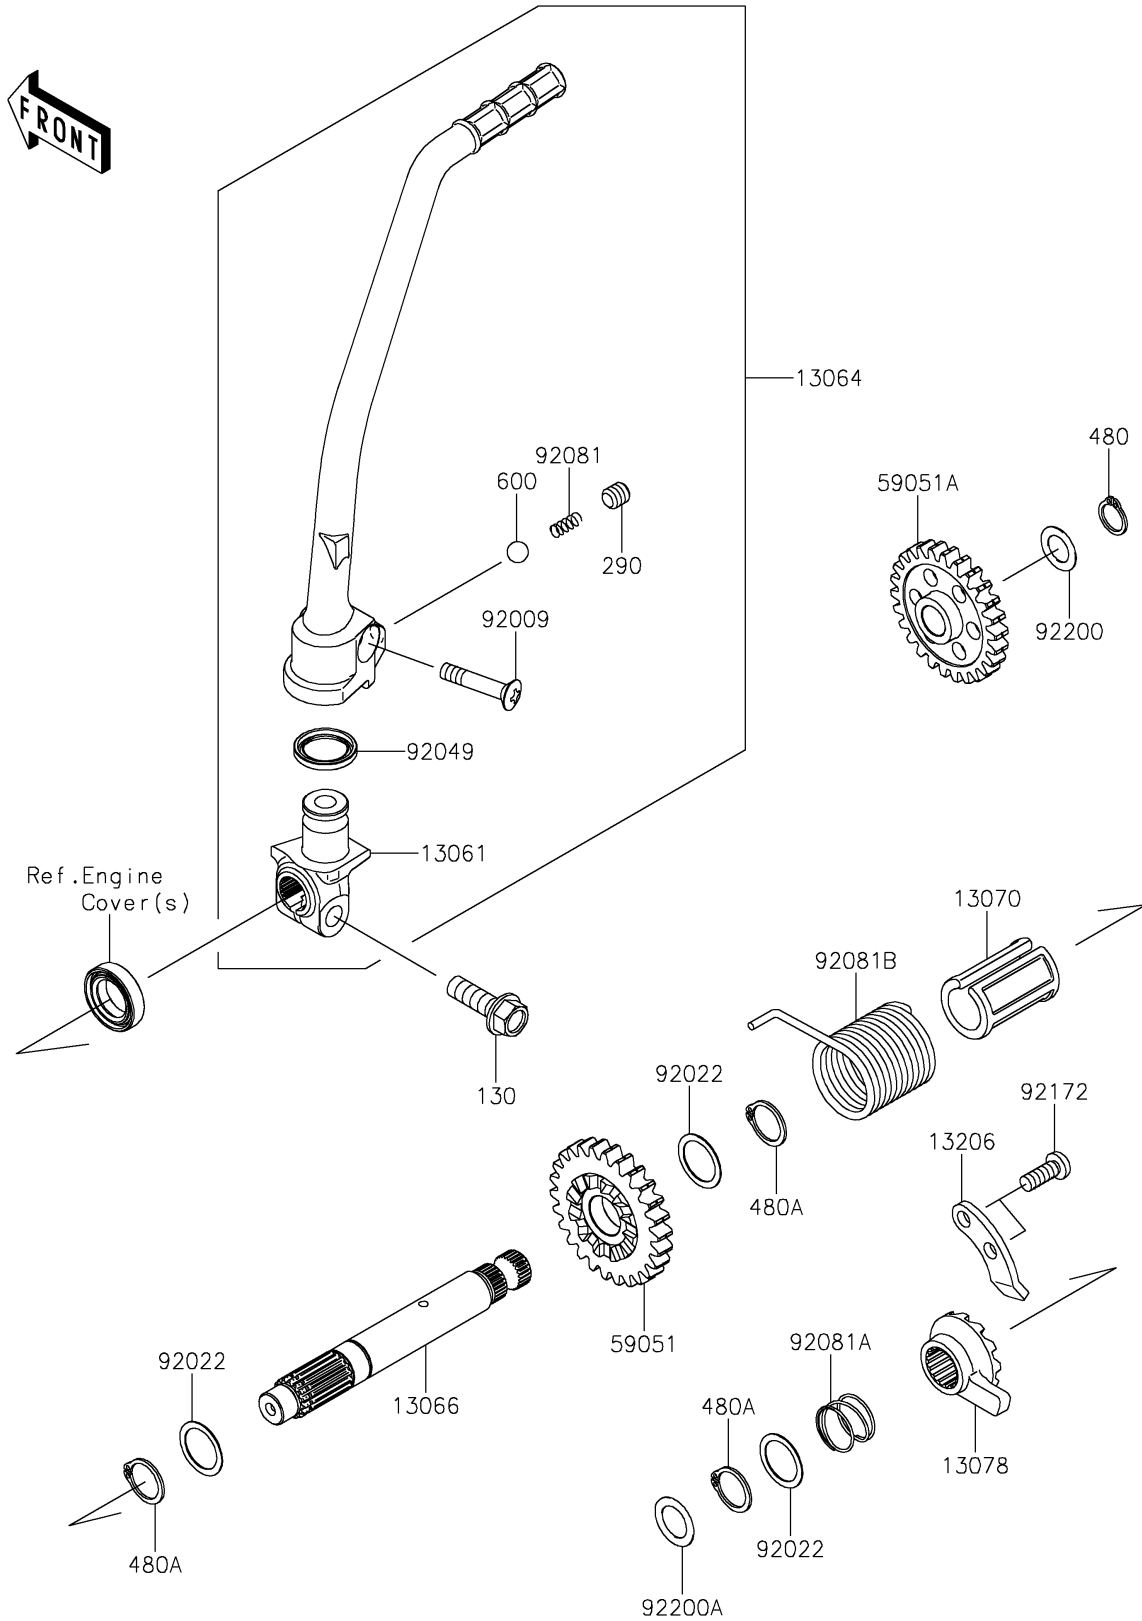

2020 KLX®150L PARTS DIAGRAM

Kickstarter Mechanism

E1340

2020 KLX®150L PARTS LIST

Kickstarter Mechanism

ITEM NAME	PART NUMBER	QUANTITY
BOLT-FLANGED,8X25 (Ref # 130)	130CA0825	1
BOSS (Ref # 13061)	13061-0778	1
LEVER-ASSY-KICK (Ref # 13064)	13064-0074	1
SHAFT-KICK (Ref # 13066)	13066-0014	1
GUIDE,KICK SHAFT (Ref # 13070)	13070-1035	1
RATCHET (Ref # 13078)	13078-0030	1
GUIDE-KICK (Ref # 13206)	13206-1070	1
SCREW-SET-SOCKET,8X8 (Ref # 290)	290CA0808	1
CIRCLIP-TYPE-C,12MM (Ref # 480)	480J1200	1
CIRCLIP-TYPE-C,16MM (Ref # 480A)	480J1600	3
GEAR-SPUR,KICK STARTER,26T (Ref # 59051)	59051-0735	1
GEAR-SPUR,IDLE,26T (Ref # 59051A)	59051-0738	1
BALL-STEEL,1/4 (Ref # 600)	600A0800	1
SCREW,6X27 (Ref # 92009)	92009-1607	1
WASHER,16.8X22X0.5 (Ref # 92022)	92022-315	3
SEAL-OIL,KICK PEDAL (Ref # 92049)	92049-1387	1
SPRING,KICK PEDAL (Ref # 92081)	92081-020	1
SPRING,RATCHET (Ref # 92081A)	92081-122	1
SPRING,KICK STARTER (Ref # 92081B)	92081-1276	1
SCREW,6X16 (Ref # 92172)	92172-1051	2
WASHER,12.3X20X0.5 (Ref # 92200)	92200-0298	1
WASHER,13.2X20X0.5 (Ref # 92200A)	92200-0571	1